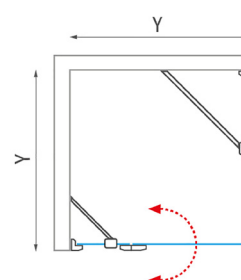

Optional surcharged cutouts, slopes, and other glass types. / h* - maximum glass height without anchoring elements

■ AC EPF + AC EPF

AC FXG (custom-made fixed side wall)

type	product width (y)	height (h)	colour	glass	delivery method	Price
AC FXG AT1200	up to 1500 mm	up to 2000*	brillant	transparent	Z	1 345 €
AC FXG AT2220	up to 1500 mm	up to 2200*	brillant	transparent	Z	1 570 €
AC FXG AT1200	up to 1500 mm	up to 2000*	black matt	transparent	Z	1 345 €
AC FXG AT2220	up to 1500 mm	up to 2200*	black matt	transparent	Z	1 570 €
AC FXG AT1200	up to 1500 mm	up to 2000*	brushed gold	transparent	Z	1 457 €
AC FXG AT2220	up to 1500 mm	up to 2200*	brushed gold	transparent	Z	1 749 €

Optional surcharged cutouts, slopes, and other glass types. / h* - maximum glass height without anchoring elements

■ AC EPF + AC FXG

AC FXO (custom-made additional panel)

type	product width (y)	height (h)	colour	glass	delivery method	Price
AC FXO AT1200	up to 600 mm	up to 2000*	brillant	transparent	Z	1 092 €
AC FXO AT2220	up to 600 mm	up to 2200*	brillant	transparent	Z	1 315 €
AC FXO AT1200	up to 600 mm	up to 2000*	black matt	transparent	Z	1 092 €
AC FXO AT2220	up to 600 mm	up to 2200*	black matt	transparent	Z	1 315 €
AC FXO AT1200	up to 600 mm	up to 2000*	brushed gold	transparent	Z	1 204 €
AC FXO AT2220	up to 600 mm	up to 2200*	brushed gold	transparent	Z	1 441 €