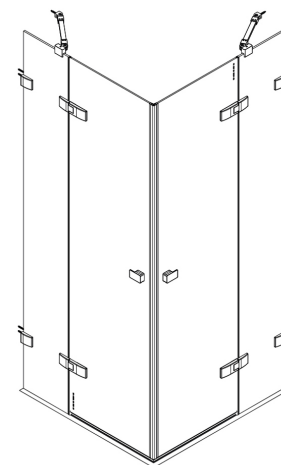

AC EPF + AC EPF

Square or rectangular shower enclosure made of two single opening doors with a fixed part AC EPF or a combinations of door and a fixed wall AC FXG + option of a single door into a niche with an additional panel AC FXO

- we deliver the product as a **custom solution**, made exactly for your space
- fittings with an action radius of 180°
- convenient entry thanks to opening in and out

6+8 mm

Hardened
ESG glass

Frameless
design

Glass
protection

Barrier-free
solution

The product is **CUSTOM-MADE** specifically for your situation, so it is necessary to measure the space well and specify the order in terms of determining the product variants, their required dimensions within the possible range according to the table, determining the side (left and right variants) and any other requirements. The resulting price is calculated individually by the merchant.