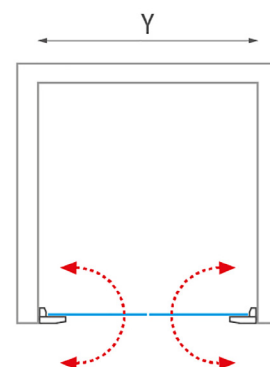

Hardened ESG glass

Frameless design

Glass protection

Barrier-free solution

The product is **CUSTOM-MADE** specifically for your situation, so it is necessary to measure the space well and specify the order in terms of determining the product variants, their required dimensions within the possible range according to the table, determining the side (left and right variants) and any other requirements. The resulting price is calculated individually by the merchant.

AC 2BT (custom-made double opening shower doors to a niche)

type	niche width (y)	height (h)	colour	glass	delivery method	Price
AC 2BT AT1200	up to 1500 mm	up to 2000*	brillant	transparent	Z	1 584 €
AC 2BT AT2220	up to 1500 mm	up to 2200*	brillant	transparent	Z	1 900 €
AC 2BT AT1200	up to 1500 mm	up to 2000*	black	transparent	Z	1 584 €
AC 2BT AT2220	up to 1500 mm	up to 2200*	black	transparent	Z	1 900 €
AC 2BT AT1200	up to 1500 mm	up to 2000*	brushed gold	transparent	Z	1 740 €
AC 2BT AT2220	up to 1500 mm	up to 2200*	brushed gold	transparent	Z	2 090 €