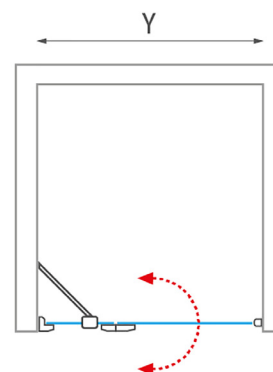

- available height up to 2200 mm
- fittings with an action radius of 180° for convenient opening in and out
- RothETC glass treatment for easy maintenance
- we deliver the product as a **custom solution**, made exactly for your space

Hardened
ESG glass

Frameless
design

Glass
protection

Barrier-free
solution

The product is **CUSTOM-MADE** specifically for your situation, so it is necessary to measure the space well and specify the order in terms of determining the product variants, their required dimensions within the possible range according to the table, determining the side (left and right variants) and any other requirements. The resulting price is calculated individually by the merchant.

AC PIF (custom-made single shower door with a fixed part to a niche)

type	niche width (y)	height (h)	colour	glass	delivery method	Price
AC PIF AT1200	up to 1500 mm	up to 2000*	brilliant	transparent	Z	1 700 €
AC PIF AT2220	up to 1500 mm	up to 2200*	brilliant	transparent	Z	2 036 €
AC PIF AT1200	up to 1500 mm	up to 2000*	black	transparent	Z	1 700 €
AC PIF AT2220	up to 1500 mm	up to 2200*	black	transparent	Z	2 036 €
AC PIF AT1200	up to 1500 mm	up to 2000*	brushed gold	transparent	Z	1 866 €
AC PIF AT2220	up to 1500 mm	up to 2200*	brushed gold	transparent	Z	2 240 €