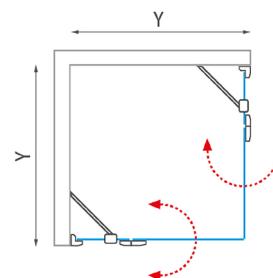

AC EPF (custom-made single opening shower door with a fixed part)

type	product width (y)	height (h)	colour	glass	delivery method	Price
AC EPF AT1200	up to 1500 mm	up to 2000*	brillant	transparent	Z	1 408 €
AC EPF AT2220	up to 1500 mm	up to 2200*	brillant	transparent	Z	1 730 €
AC EPF AT1200	up to 1500 mm	up to 2000*	black	transparent	Z	1 408 €
AC EPF AT2220	up to 1500 mm	up to 2200*	black	transparent	Z	1 730 €
AC EPF AT1200	up to 1500 mm	up to 2000*	brushed gold	transparent	Z	1 588 €
AC EPF AT2220	up to 1500 mm	up to 2200*	brushed gold	transparent	Z	1 906 €

Optional surcharged cutouts, slopes, and other glass types. / h* - maximum glass height without anchoring elements

■ AC EPF + AC EPF