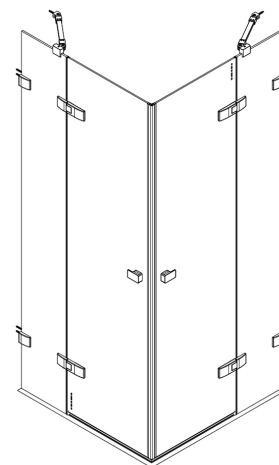

## AC EPF + AC EPF

Square or rectangular shower enclosure made of two single opening doors with a fixed part AC EPF or a combinations of door and a fixed wall AC FXG + option of a single door into a niche with an additional panel AC FXO

- we deliver the product as a **custom solution**, made exactly for your space
- fittings with an action radius of 180°
- convenient entry thanks to opening in and out

6+8 mm

Hardened  
ESG glass

Frameless  
design

Glass  
protection

Barrier-free  
solution

The product is **CUSTOM-MADE** specifically for your situation, so it is necessary to measure the space well and specify the order in terms of determining the product variants, their required dimensions within the possible range according to the table, determining the side (left and right variants) and any other requirements. The resulting price is calculated individually by the merchant.