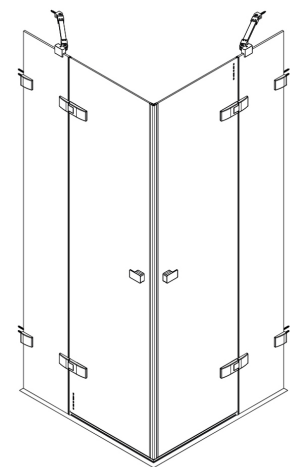

AC EPF + AC EPF

Square or rectangular shower enclosure made of two single opening doors with a fixed part AC EPF or a combinations of door and a fixed wall AC FXG + option of a single door into a niche with an additional panel AC FXO

- we deliver the product as a **custom solution**, made exactly for your space
- fittings with an action radius of 180°
- convenient entry thanks to opening in and out

6+8 mm

Hardened
ESG glass

Frameless
design

Glass
protection

Barrier-free
solution

The product is **CUSTOM-MADE** specifically for your situation, so it is necessary to measure the space well and specify the order in terms of determining the product variants, their required dimensions within the possible range according to the table, determining the side (left and right variants) and any other requirements. The resulting price is calculated individually by the merchant.