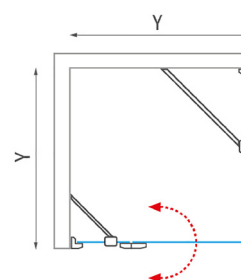

Optional surcharged cutouts, slopes, and other glass types. / h* - maximum glass height without anchoring elements

■ AC EPF + AC EPF

AC FXG (custom-made fixed side wall)

type	product width (y)	height (h)	colour	glass	delivery method	Price
AC FXG AT1200	up to 1500 mm	up to 2000*	chrome	transparent	Z	958 €
AC FXG AT2220	up to 1500 mm	up to 2200*	chrome	transparent	Z	1 118 €
AC FXG AT1200	up to 1500 mm	up to 2000*	black	transparent	Z	958 €
AC FXG AT2220	up to 1500 mm	up to 2200*	black	transparent	Z	1 118 €
AC FXG AT1200	up to 1500 mm	up to 2000*	gold brushed	transparent	Z	1 038 €
AC FXG AT2220	up to 1500 mm	up to 2200*	gold brushed	transparent	Z	1 246 €

Optional surcharged cutouts, slopes, and other glass types. / h* - maximum glass height without anchoring elements

■ AC EPF + AC FXG

AC FXO (custom-made additional panel)

type	product width (y)	height (h)	colour	glass	delivery method	Price
AC FXO AT1200	up to 600 mm	up to 2000*	chrome	transparent	Z	778 €
AC FXO AT2220	up to 600 mm	up to 2200*	chrome	transparent	Z	936 €
AC FXO AT1200	up to 600 mm	up to 2000*	black	transparent	Z	778 €
AC FXO AT2220	up to 600 mm	up to 2200*	black	transparent	Z	936 €
AC FXO AT1200	up to 600 mm	up to 2000*	gold brushed	transparent	Z	858 €
AC FXO AT2220	up to 600 mm	up to 2200*	gold brushed	transparent	Z	1 026 €