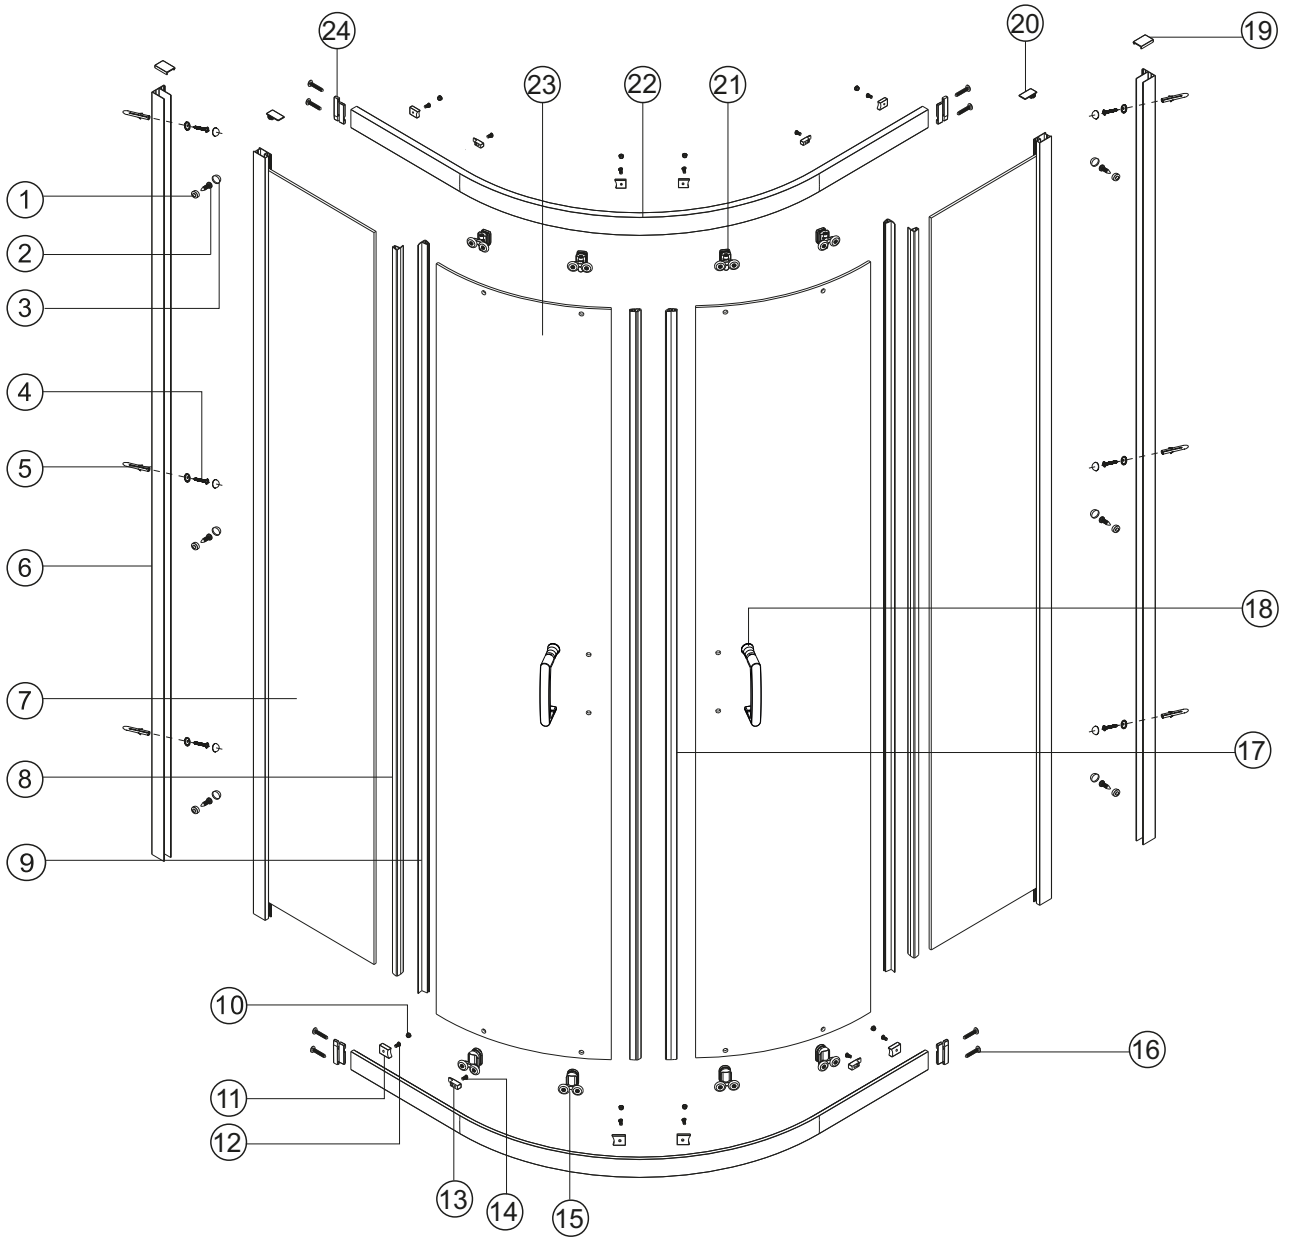

① 12 PCS	② ST4*16 6 PCS	③ 12 PCS	④ ST4*30 6 PCS	⑤ 6 PCS	⑥ 2 PCS	⑦ 2 PCS	⑧ 2 PCS
⑨ 2 PCS	⑩ 8 PCS	⑪ 4 SET	⑫ ST4*8 8 PCS	⑬ 4 PCS	⑭ ST4*15 4 PCS	⑮ 4 PCS	⑯ ST3.5*30 8 PCS
⑰ 2 PCS	⑱ 2 PCS	⑲ 1 SET	⑳ 1 SET	㉑ 4 PCS	㉒ 2 PCS	㉓ 2 PCS	㉔ 2 SET