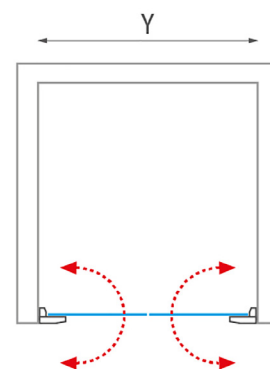

Hardened ESG glass

Frameless design

Glass protection

Barrier-free solution

The product is **CUSTOM-MADE** specifically for your situation, so it is necessary to measure the space well and specify the order in terms of determining the product variants, their required dimensions within the possible range according to the table, determining the side (left and right variants) and any other requirements. The resulting price is calculated individually by the merchant.

AC 2BT (custom-made double opening shower doors to a niche)

type	niche width (y)	height (h)	colour	glass	delivery method	Price
AC 2BT AT1200	up to 1500 mm	up to 2000*	brilliant	transparent	Z	2 224 €
AC 2BT AT2220	up to 1500 mm	up to 2200*	brilliant	transparent	Z	2 668 €
AC 2BT AT1200	up to 1500 mm	up to 2000*	black matt	transparent	Z	2 224 €
AC 2BT AT2220	up to 1500 mm	up to 2200*	black matt	transparent	Z	2 668 €
AC 2BT AT1200	up to 1500 mm	up to 2000*	brushed gold	transparent	Z	2 443 €
AC 2BT AT2220	up to 1500 mm	up to 2200*	brushed gold	transparent	Z	2 935 €