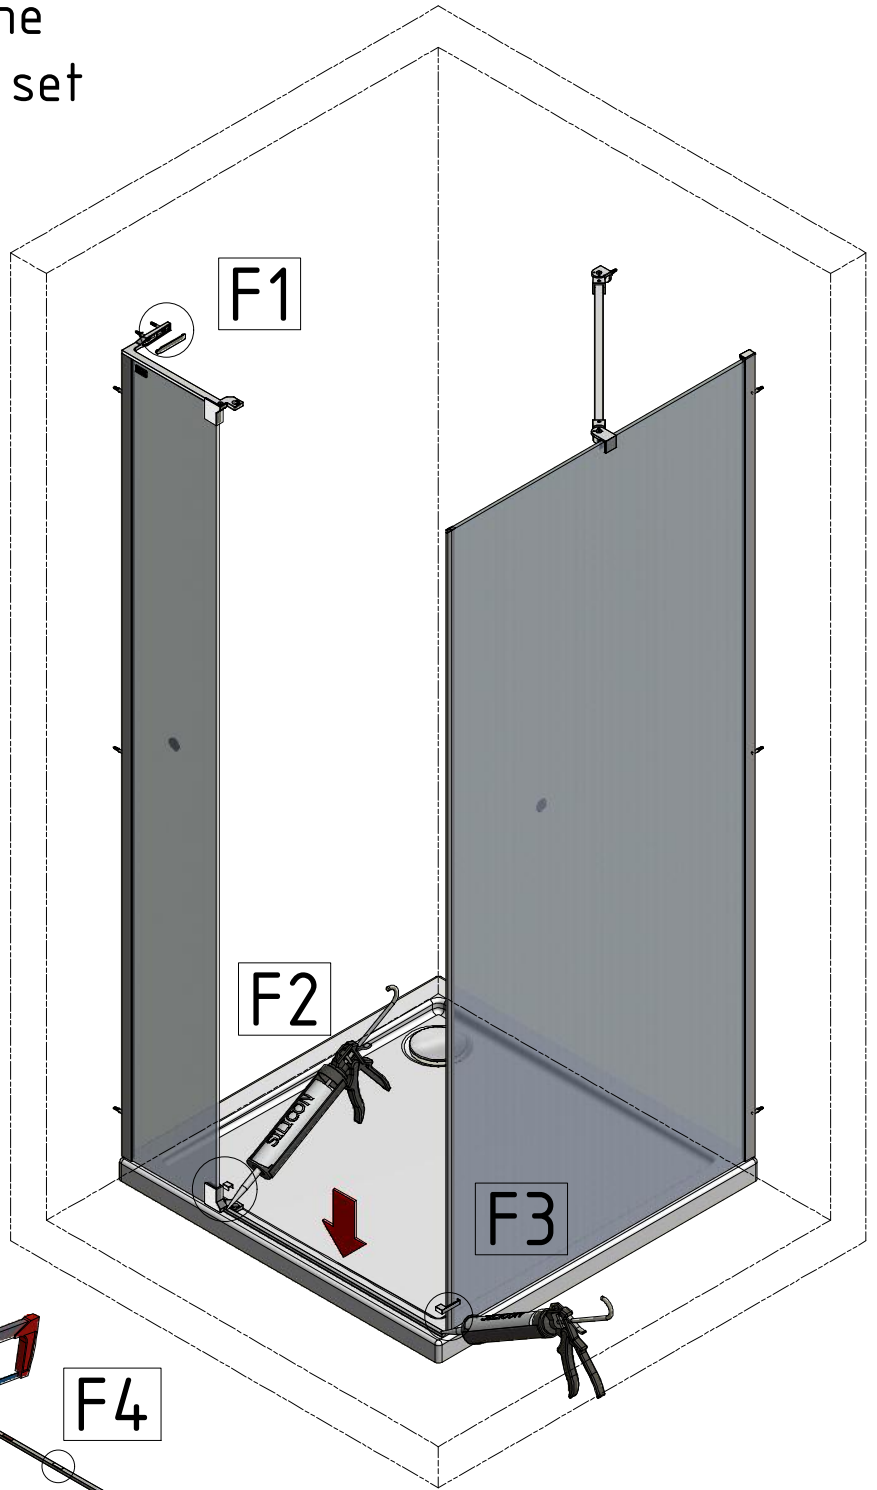

GDO1N+GBN

1x for one
GDO1N set

F1

17

1x for one

F2 GDO1N set

19

9

Use only for
GDO1N +GBN
variant

F3

Part of GBN
Use only for
GDO1N+GBN
variant

F4

F4

9

Before installing remove
all sticker's cover