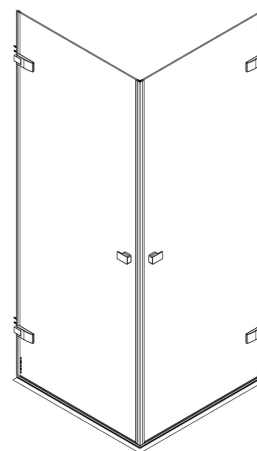

- we deliver the product as a **custom solution**, made exactly for your space
- fittings with an action radius of 180° for convenient opening in and out
- available height up to 2200 mm and wide range of product combinations

Hardened
ESG glass

Frameless
design

Glass
protection

Barrier-free
solution

The product is **CUSTOM-MADE** specifically for your situation, so it is necessary to measure the space well and specify the order in terms of determining the product variants, their required dimensions within the possible range according to the table, determining the side (left and right variants) and any other requirements. The resulting price is calculated individually by the merchant.

AC PIG (custom-made single opening shower door)

type	product width (y)	height (h)	colour	glass	delivery method	Price
AC PIG AT1200	up to 1000 mm	up to 2000*	brillant	transparent	Z	1 550 €
AC PIG AT2220	up to 1000 mm	up to 2200*	brillant	transparent	Z	1 862 €
AC PIG AT1200	up to 1000 mm	up to 2000*	black matt	transparent	Z	1 550 €
AC PIG AT2220	up to 1000 mm	up to 2200*	black matt	transparent	Z	1 862 €
AC PIG AT1200	up to 1000 mm	up to 2000*	brushed gold	transparent	Z	1 704 €
AC PIG AT2220	up to 1000 mm	up to 2200*	brushed gold	transparent	Z	2 050 €

Optional surcharged cutouts, slopes, and other glass types. / h* - maximum glass height without anchoring elements

■ AC PIG + AC PIG

AC FXG (custom-made fixed side wall)

type	product width (y)	height (h)	colour	glass	delivery method	Price
AC FXG AT1200	up to 1500 mm	up to 2000*	brillant	transparent	Z	1 345 €
AC FXG AT2220	up to 1500 mm	up to 2200*	brillant	transparent	Z	1 570 €
AC FXG AT1200	up to 1500 mm	up to 2000*	black matt	transparent	Z	1 345 €
AC FXG AT2220	up to 1500 mm	up to 2200*	black matt	transparent	Z	1 570 €
AC FXG AT1200	up to 1500 mm	up to 2000*	brushed gold	transparent	Z	1 457 €
AC FXG AT2220	up to 1500 mm	up to 2200*	brushed gold	transparent	Z	1 749 €