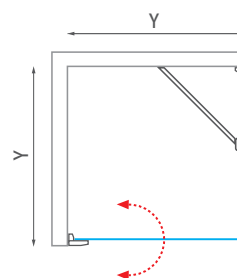

Optional surcharged cutouts, slopes, and other glass types. / h* - maximum glass height without anchoring elements

■ AC PIG + AC PIG

AC FXG (custom-made fixed side wall)

type	product width (y)	height (h)	colour	glass	delivery method	Price
AC FXG AT1200	up to 1500 mm	up to 2000*	brillant	transparent	Z	1 345 €
AC FXG AT2220	up to 1500 mm	up to 2200*	brillant	transparent	Z	1 570 €
AC FXG AT1200	up to 1500 mm	up to 2000*	black matt	transparent	Z	1 345 €
AC FXG AT2220	up to 1500 mm	up to 2200*	black matt	transparent	Z	1 570 €
AC FXG AT1200	up to 1500 mm	up to 2000*	brushed gold	transparent	Z	1 457 €
AC FXG AT2220	up to 1500 mm	up to 2200*	brushed gold	transparent	Z	1 749 €

Optional surcharged cutouts, slopes, and other glass types. / h* - maximum glass height without anchoring elements

■ AC PIG + AC FXG

AC FXO (custom-made additional panel)

type	product width (y)	height (h)	colour	glass	delivery method	Price
AC FXO AT1200	up to 600 mm	up to 2000*	brillant	transparent	Z	1 092 €
AC FXO AT2220	up to 600 mm	up to 2200*	brillant	transparent	Z	1 315 €
AC FXO AT1200	up to 600 mm	up to 2000*	black matt	transparent	Z	1 092 €
AC FXO AT2220	up to 600 mm	up to 2200*	black matt	transparent	Z	1 315 €
AC FXO AT1200	up to 600 mm	up to 2000*	brushed gold	transparent	Z	1 204 €
AC FXO AT2220	up to 600 mm	up to 2200*	brushed gold	transparent	Z	1 441 €

Optional surcharged cutouts, slopes, and other glass types. / h* - maximum glass height without anchoring elements

■ AC PIG / left + AC FXO