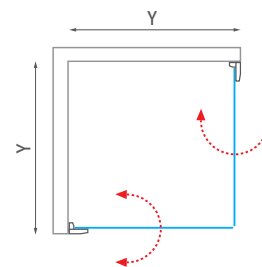

- we deliver the product as a **custom solution**, made exactly for your space
- fittings with an action radius of 180° for convenient opening in and out
- available height up to 2200 mm and wide range of product combinations

Hardened
ESG glass

Frameless
design

Glass
protection

Barrier-free
solution

The product is **CUSTOM-MADE** specifically for your situation, so it is necessary to measure the space well and specify the order in terms of determining the product variants, their required dimensions within the possible range according to the table, determining the side (left and right variants) and any other requirements. The resulting price is calculated individually by the merchant.

AC PIG (custom-made single opening shower door)

type	product width (y)	height (h)	colour	glass	delivery method	Price
AC PIG AT1200	up to 1000 mm	up to 2000*	brillant	transparent	Z	1 550 €
AC PIG AT2220	up to 1000 mm	up to 2200*	brillant	transparent	Z	1 862 €
AC PIG AT1200	up to 1000 mm	up to 2000*	black matt	transparent	Z	1 550 €
AC PIG AT2220	up to 1000 mm	up to 2200*	black matt	transparent	Z	1 862 €
AC PIG AT1200	up to 1000 mm	up to 2000*	brushed gold	transparent	Z	1 704 €
AC PIG AT2220	up to 1000 mm	up to 2200*	brushed gold	transparent	Z	2 050 €

Optional surcharged cutouts, slopes, and other glass types. / h* - maximum glass height without anchoring elements

■ AC PIG + AC PIG

AC FXG (custom-made fixed side wall)

type	product width (y)	height (h)	colour	glass	delivery method	Price
AC FXG AT1200	up to 1500 mm	up to 2000*	brillant	transparent	Z	1 345 €
AC FXG AT2220	up to 1500 mm	up to 2200*	brillant	transparent	Z	1 570 €
AC FXG AT1200	up to 1500 mm	up to 2000*	black matt	transparent	Z	1 345 €
AC FXG AT2220	up to 1500 mm	up to 2200*	black matt	transparent	Z	1 570 €
AC FXG AT1200	up to 1500 mm	up to 2000*	brushed gold	transparent	Z	1 457 €
AC FXG AT2220	up to 1500 mm	up to 2200*	brushed gold	transparent	Z	1 749 €