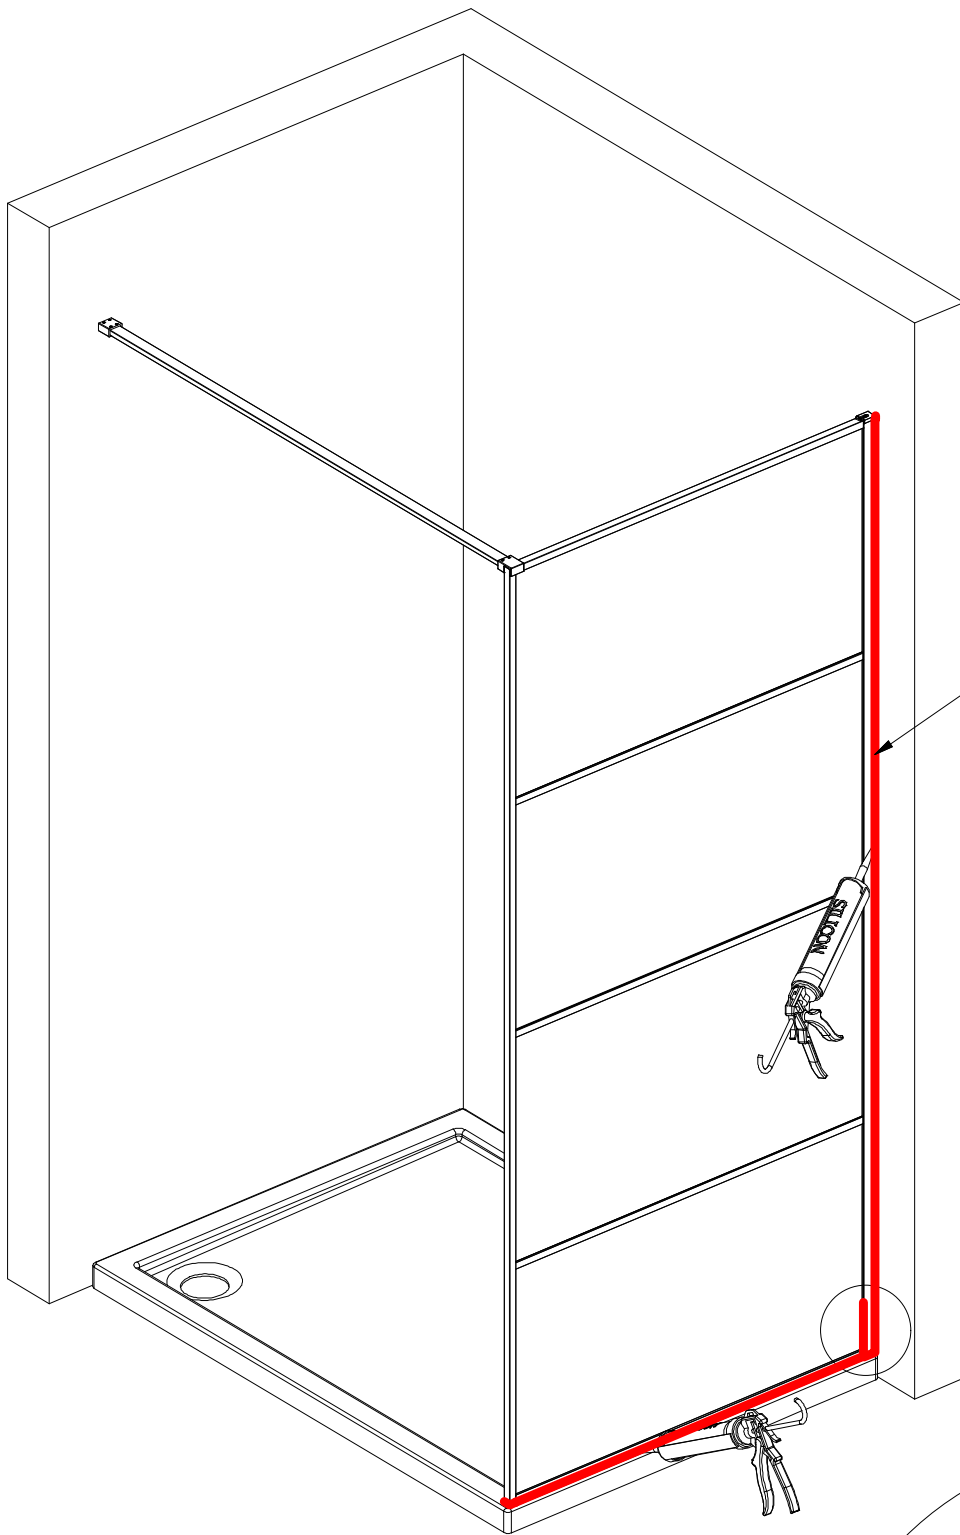

SILICONE

SILICONE

MIN 100mm