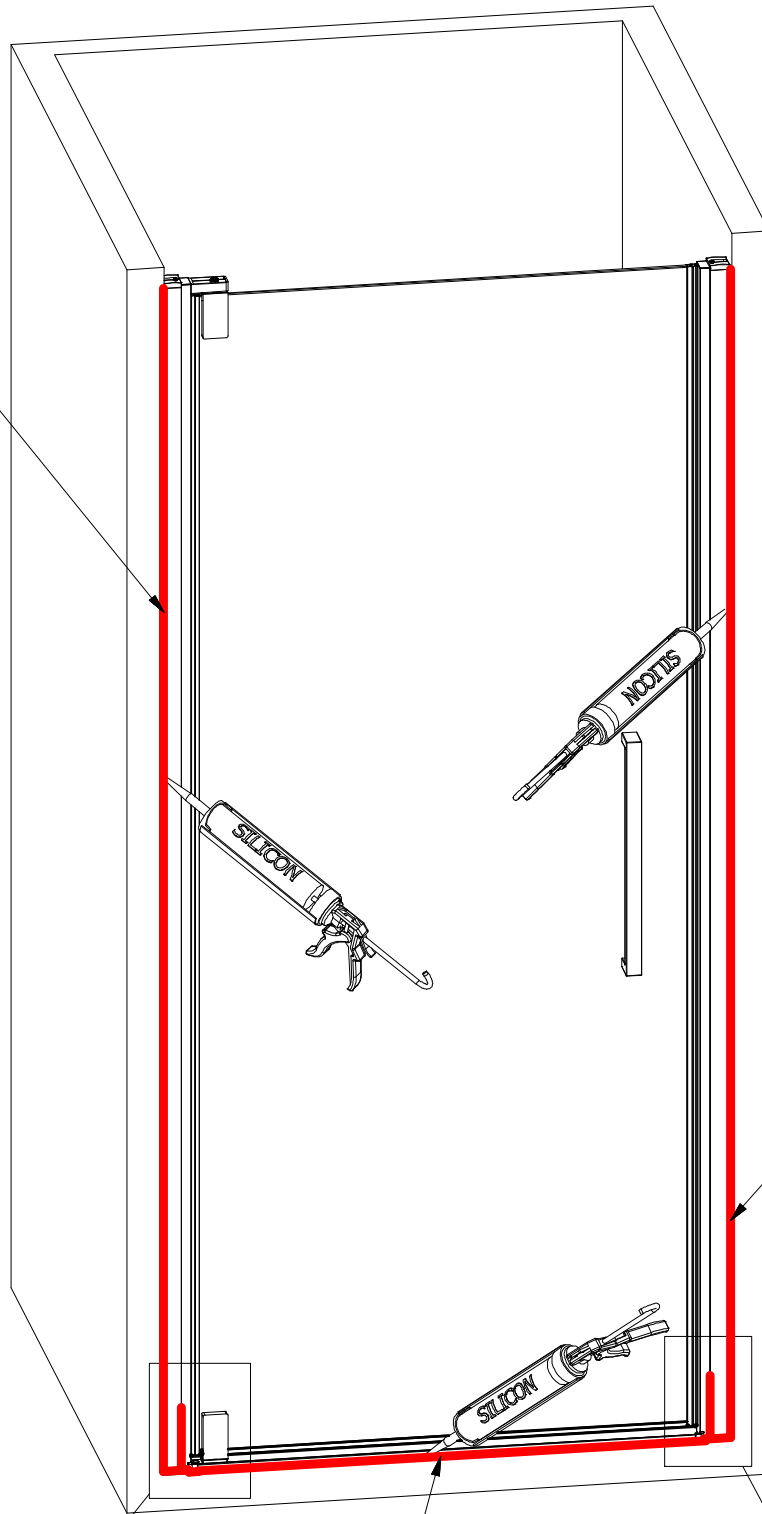

SILICONE

SILICONE

SILICONE

SILICONE
MIN 100mm

SILICONE
MIN 100mm