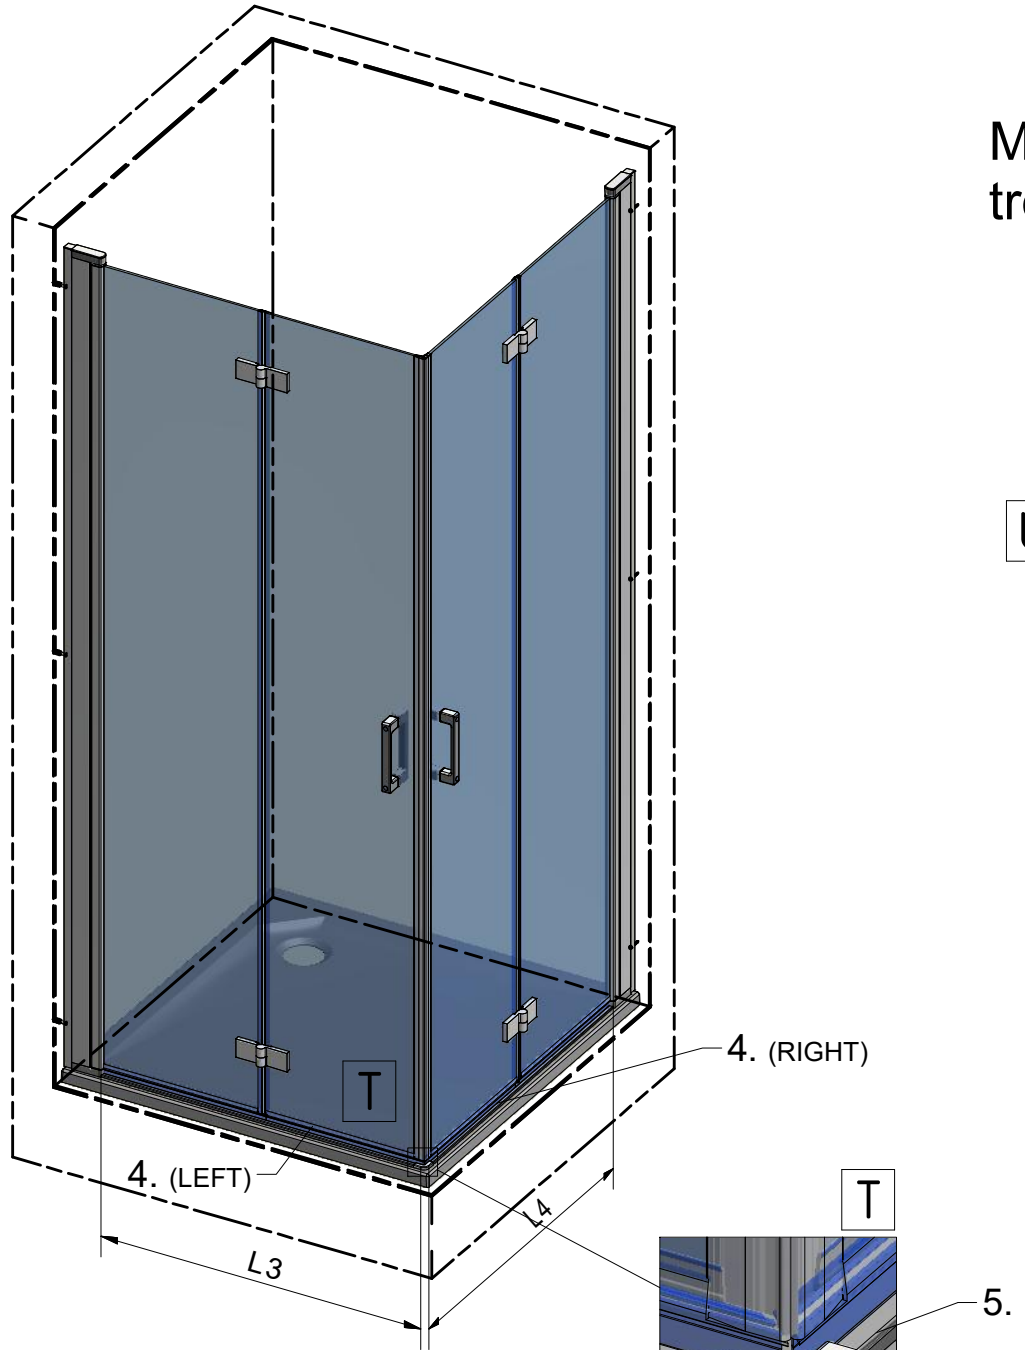

Mounting without treshold bar