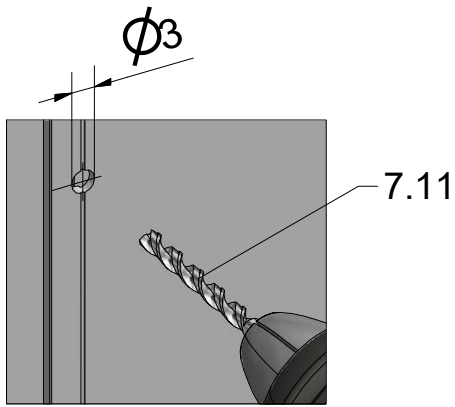

Follow the assembly instructions included with the FXG product

**RIGHT Installation
CI FXG + CI 2CR**

The following installation steps in the manual are intended for mounting a corner in a CI 2CL + CI 2CR configuration

(To mount the CI FXG / CI FXO - follow the assembly steps for the selected left or right half of the CI 2C)

Remove the ZAMAK
for door assembly

Use for protect and
support door glass

Use for protect and support door glass