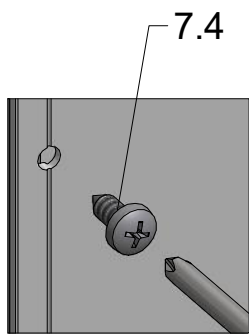

P 6x

O;P;Q

O;P;Q

O;P;Q

O;P;Q