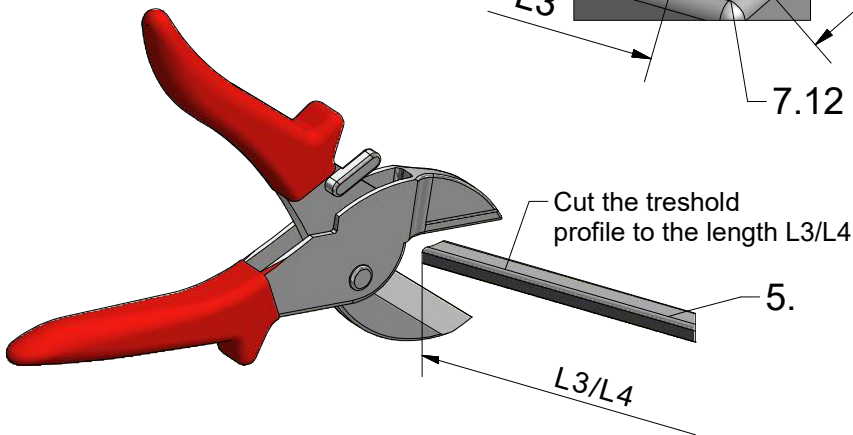

Q 6x

O;P;Q

O;P;Q

7.14
Remove after
tightening the screws

Mounting without treshold bar

Mounting with treshold bar

SILICONE

SILICONE

SILICONE
MIN 100mm

SILICONE
MIN 100mm

Roth Energy and Sanitary Systems

Generation

- Solar systems <
- Heat pump systems <

Storage

- Storage systems for Domestic & heating water <
- Combustibles and biofuels <
- Rainwater and waste water <