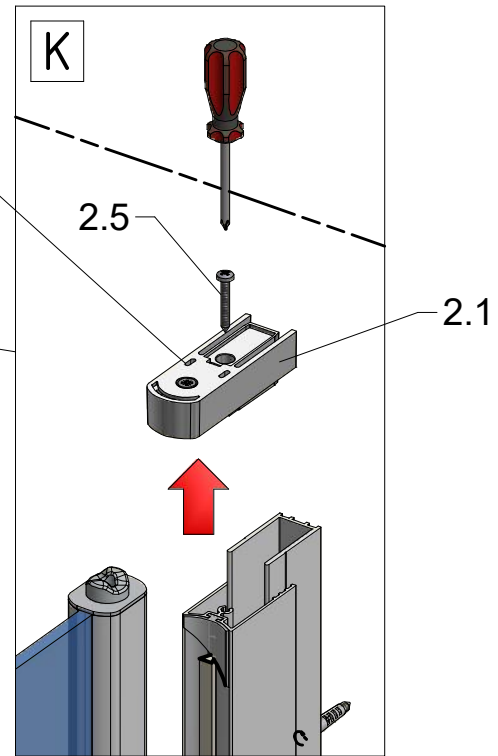

(To mount the CI FXG / CI FXO - follow the assembly steps for the selected left or right half of the CI 2C)

Remove the ZAMAK
for door assembly

Use for protect and
support door glass

Use for protect and support door glass