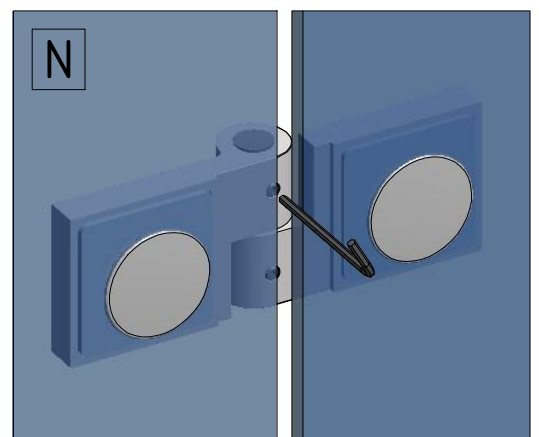

Follow the assembly instructions included with the FXG product

**RIGHT Installation
CI FXG + CI 2CR**

The following installation steps in the manual are intended for mounting a corner in a CI 2CL + CI 2CR configuration

(To mount the CI FXG / CI FXO - follow the assembly steps for the selected left or right half of the CI 2C)

Remove the ZAMAK
for door assembly

Use for protect and
support door glass

Use for protect and support door glass