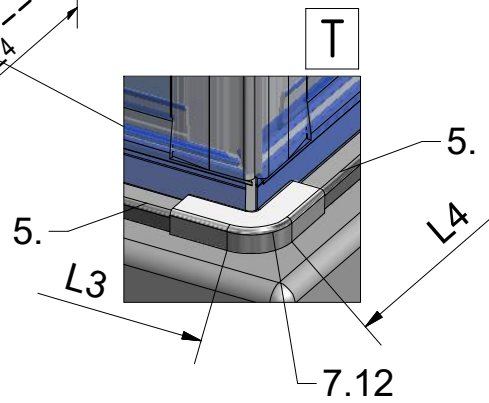

Q 6x

O;P;Q

O;P;Q

7.14
Remove after
tightening the screws

Mounting without treshold bar

Mounting with treshold bar

SILICONE

SILICONE

SILICONE
MIN 100mm

SILICONE
MIN 100mm

Roth Energy and Sanitary Systems

Generation

- Solar systems <
- Heat pump systems <

Storage

- Storage systems for Domestic & heating water <
- Combustibles and biofuels <
- Rainwater and waste water <