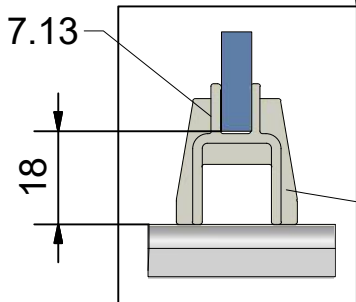

(To mount the CI FXG / CI FXO - follow the assembly steps for the selected left or right half of the CI 2C)

Remove the ZAMAK
for door assembly

Use for protect and
support door glass

Use for protect and support door glass