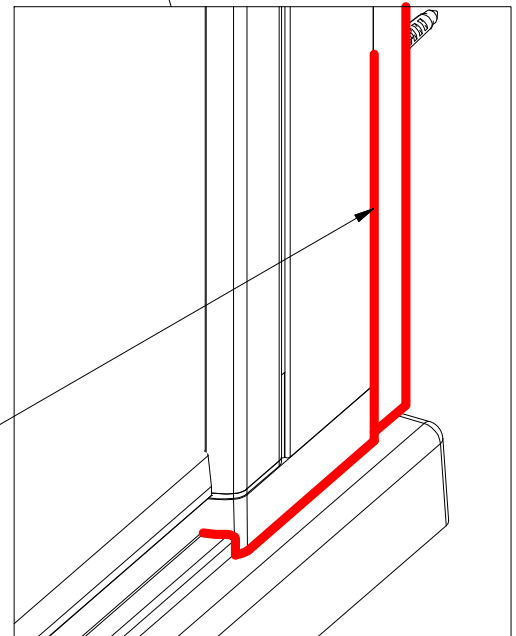

Q 6x

O;P;Q

O;P;Q

7.14
Remove after
tightening the screws

Mounting without treshold bar

Mounting with treshold bar

SILICONE

SILICONE

SILICONE
MIN 100mm

SILICONE
MIN 100mm

Roth Energy and Sanitary Systems

Generation

- Solar systems <
- Heat pump systems <

Storage

- Storage systems for Domestic & heating water <
- Combustibles and biofuels <
- Rainwater and waste water <