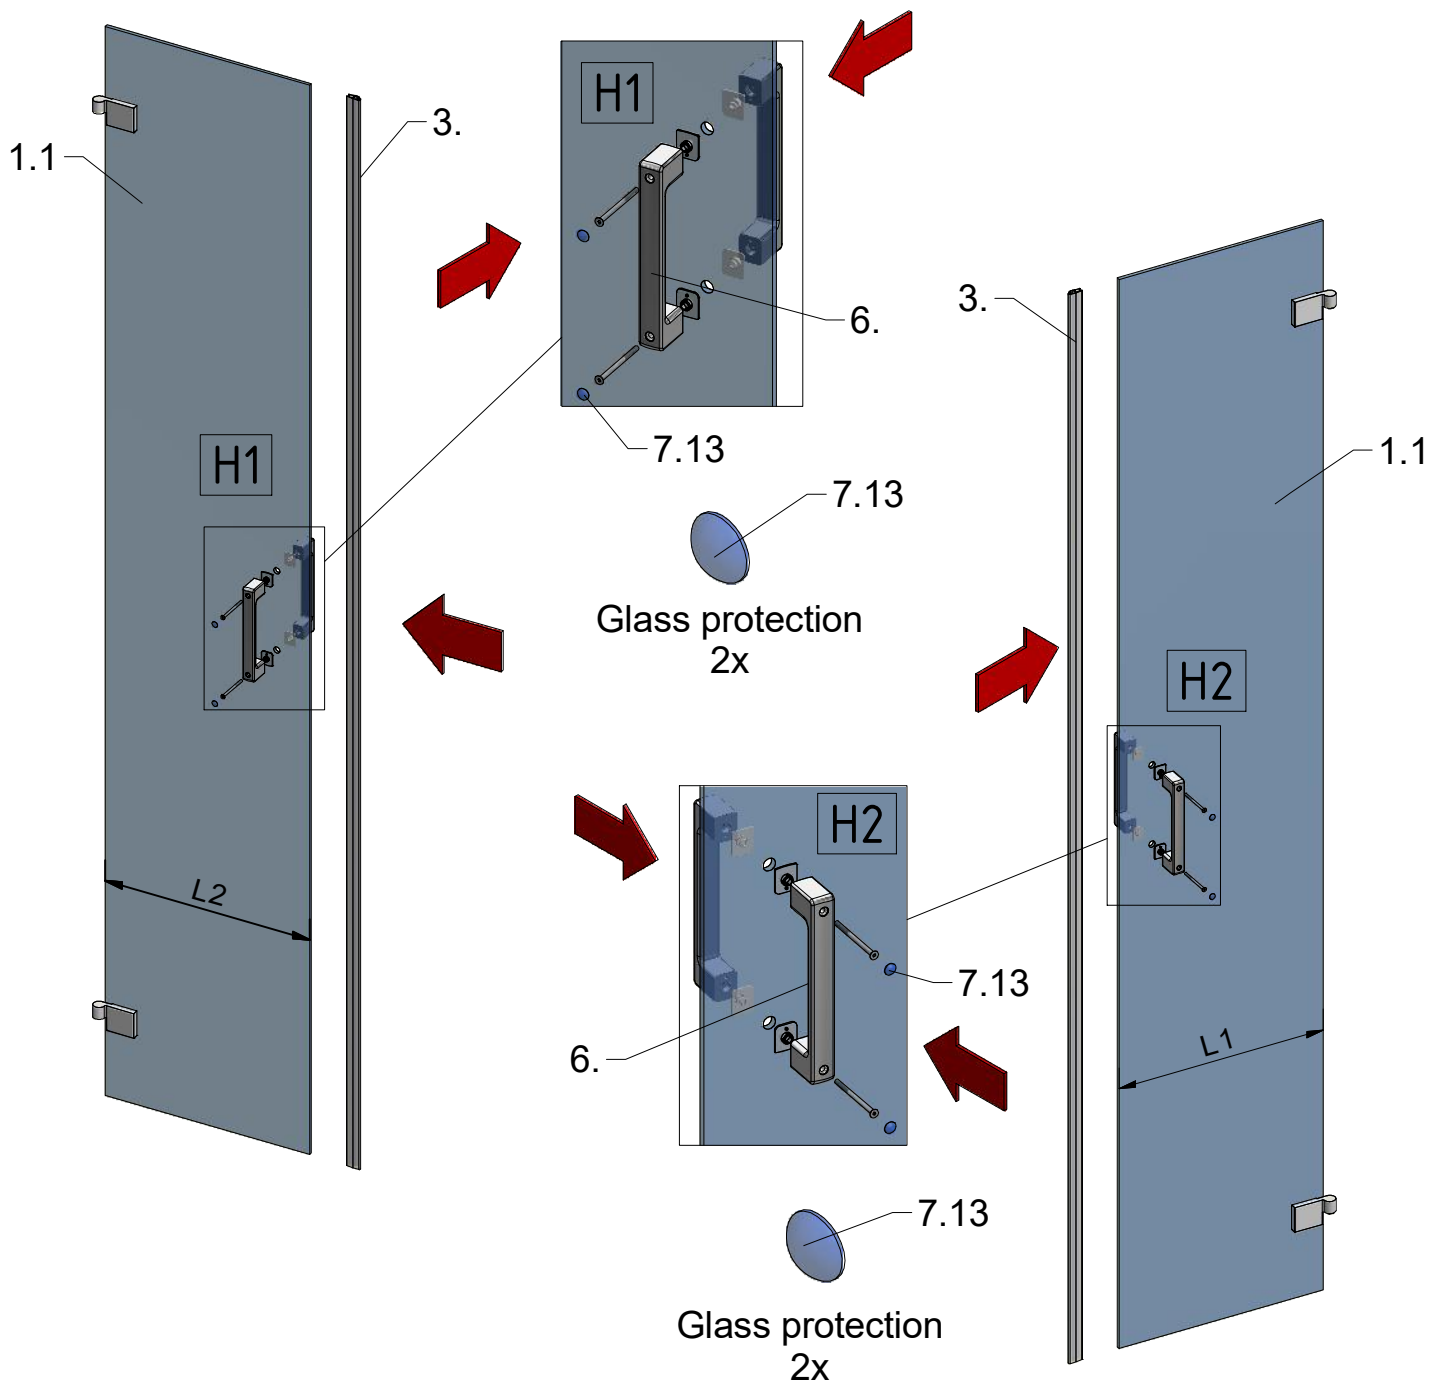

CI PIG + CI FXO

**LEFT Installation
CI FXO + CI 2CR**

**RIGHT Installation
CI 2CL + CI FXO**

CI PIG + CI FXG

Follow the assembly instructions included with the FXG product

**LEFT Installation
CI 2CL + CI FXG**

Follow the assembly instructions included with the FXG product

**RIGHT Installation
CI FXG + CI 2CR**

The following installation steps in the manual are intended for mounting a corner in a CI 2CL + CI 2CR configuration

(To mount the CI FXG / CI FXO - follow the assembly steps for the selected left or right half of the CI 2C)

Remove the ZAMAK
for door assembly

Use for protect and
support door glass

Use for protect and support door glass