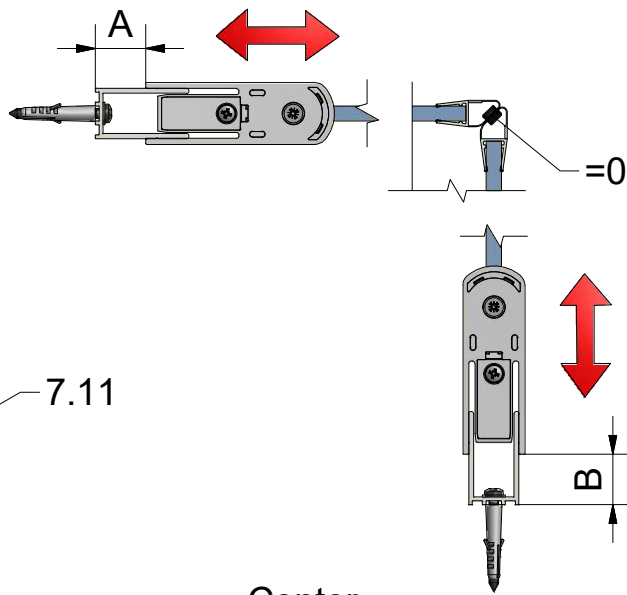

Follow the assembly instructions included with the FXG product

**RIGHT Installation
CI FXG + CI 2CR**

The following installation steps in the manual are intended for mounting a corner in a CI 2CL + CI 2CR configuration

(To mount the CI FXG / CI FXO - follow the assembly steps for the selected left or right half of the CI 2C)

Remove the ZAMAK
for door assembly

Use for protect and
support door glass

Use for protect and support door glass