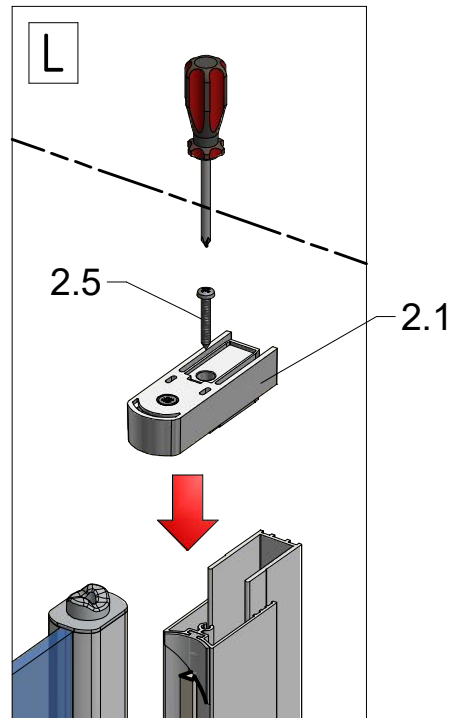

(To mount the CI FXG / CI FXO - follow the assembly steps for the selected left or right half of the CI 2C)

Remove the ZAMAK
for door assembly

Use for protect and
support door glass

Use for protect and support door glass