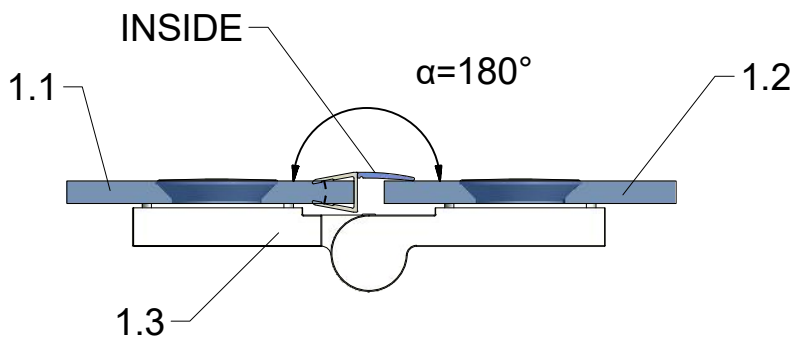

(To mount the CI FXG / CI FXO - follow the assembly steps for the selected left or right half of the CI 2C)

Remove the ZAMAK
for door assembly

Use for protect and
support door glass

Use for protect and support door glass