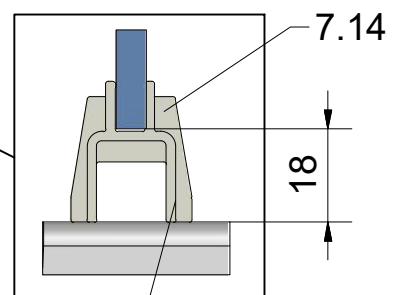

Follow the assembly instructions included with the FXG product

**RIGHT Installation
CI FXG + CI 2CR**

The following installation steps in the manual are intended for mounting a corner in a CI 2CL + CI 2CR configuration

(To mount the CI FXG / CI FXO - follow the assembly steps for the selected left or right half of the CI 2C)

Remove the ZAMAK
for door assembly

Use for protect and
support door glass

Use for protect and support door glass