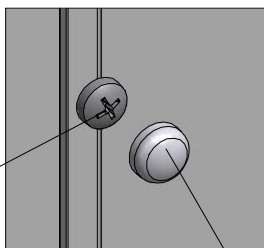

(To mount the CI FXG / CI FXO - follow the assembly steps for the selected left or right half of the CI 2C)

Remove the ZAMAK
for door assembly

Use for protect and
support door glass

Use for protect and support door glass

Q 6x

O;P;Q

O;P;Q

7.14
Remove after
tightening the screws

Mounting without treshold bar

Mounting with treshold bar

SILICONE

SILICONE