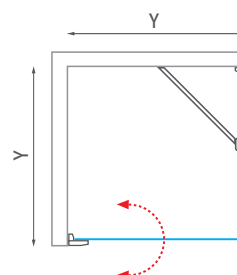

Optional surcharged cutouts, slopes, and other glass types. / h* - maximum glass height without anchoring elements

■ AC PIG + AC PIG

AC FXG (custom-made fixed side wall)

type	product width (y)	height (h)	colour	glass	delivery method	Price
AC FXG AT1200	up to 1500 mm	up to 2000*	brillant	transparent	Z	958 €
AC FXG AT2220	up to 1500 mm	up to 2200*	brillant	transparent	Z	1 118 €
AC FXG AT1200	up to 1500 mm	up to 2000*	black	transparent	Z	958 €
AC FXG AT2220	up to 1500 mm	up to 2200*	black	transparent	Z	1 118 €
AC FXG AT1200	up to 1500 mm	up to 2000*	brushed gold	transparent	Z	1 038 €
AC FXG AT2220	up to 1500 mm	up to 2200*	brushed gold	transparent	Z	1 246 €

Optional surcharged cutouts, slopes, and other glass types. / h* - maximum glass height without anchoring elements

■ AC PIG + AC FXG

AC FXO (custom-made additional panel)

type	product width (y)	height (h)	colour	glass	delivery method	Price
AC FXO AT1200	up to 600 mm	up to 2000*	brillant	transparent	Z	778 €
AC FXO AT2220	up to 600 mm	up to 2200*	brillant	transparent	Z	936 €
AC FXO AT1200	up to 600 mm	up to 2000*	black	transparent	Z	778 €
AC FXO AT2220	up to 600 mm	up to 2200*	black	transparent	Z	936 €
AC FXO AT1200	up to 600 mm	up to 2000*	brushed gold	transparent	Z	858 €
AC FXO AT2220	up to 600 mm	up to 2200*	brushed gold	transparent	Z	1 026 €

Optional surcharged cutouts, slopes, and other glass types. / h* - maximum glass height without anchoring elements

■ AC PIG / left + AC FXO