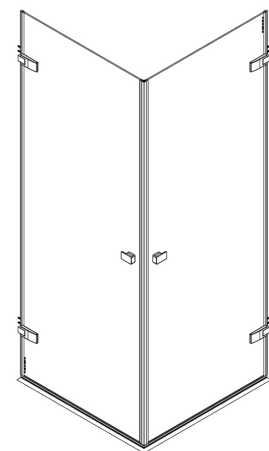

AC PIG + AC PIG

Square or rectangular shower enclosure made of two single opening doors AC PIG or a combination of door and fixed wall AC FXG + option of a single door into a niche with an additional panel AC FXO

- we deliver the product as a **custom solution**, made exactly for your space
- fittings with an action radius of 180° for convenient opening in and out
- available height up to 2200 mm and wide range of product combinations

Hardened ESG glass

Frameless design

Glass protection

Barrier-free solution

The product is **CUSTOM-MADE** specifically for your situation, so it is necessary to measure the space well and specify the order in terms of determining the product variants, their required dimensions within the possible range according to the table, determining the side (left and right variants) and any other requirements. The resulting price is calculated individually by the merchant.

AC PIG (custom-made single opening shower door)

type	product width (y)	height (h)	colour	glass	delivery method	Price
AC PIG AT1200	up to 1000 mm	up to 2000*	brillant	transparent	Z	1 104 €
AC PIG AT2220	up to 1000 mm	up to 2200*	brillant	transparent	Z	1 326 €
AC PIG AT1200	up to 1000 mm	up to 2000*	black	transparent	Z	1 104 €
AC PIG AT2220	up to 1000 mm	up to 2200*	black	transparent	Z	1 326 €
AC PIG AT1200	up to 1000 mm	up to 2000*	brushed gold	transparent	Z	1 214 €
AC PIG AT2220	up to 1000 mm	up to 2200*	brushed gold	transparent	Z	1 460 €