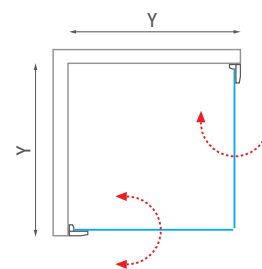

AC PIG (custom-made single opening shower door)

type	product width (y)	height (h)	colour	glass	delivery method	Price
AC PIG AT1200	up to 1000 mm	up to 2000*	brillant	transparent	Z	1 104 €
AC PIG AT2220	up to 1000 mm	up to 2200*	brillant	transparent	Z	1 326 €
AC PIG AT1200	up to 1000 mm	up to 2000*	black	transparent	Z	1 104 €
AC PIG AT2220	up to 1000 mm	up to 2200*	black	transparent	Z	1 326 €
AC PIG AT1200	up to 1000 mm	up to 2000*	brushed gold	transparent	Z	1 214 €
AC PIG AT2220	up to 1000 mm	up to 2200*	brushed gold	transparent	Z	1 460 €

Optional surcharged cutouts, slopes, and other glass types. / h* - maximum glass height without anchoring elements

■ AC PIG + AC PIG