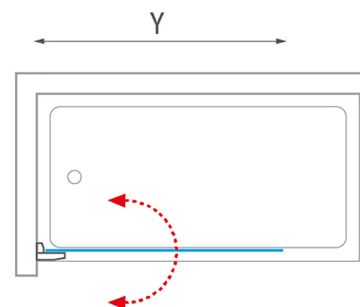

- height of the screen up to 1700 mm
- we deliver the product as a **custom solution**, made exactly for your space
- RothETC glass surface treatment against the limescale

6 mm

Hardened
ESG glass

Frameless
design

Glass
protection

The product is **CUSTOM-MADE** specifically for your situation, so it is necessary to measure the space well and specify the order in terms of determining the product variants, their required dimensions within the possible range according to the table, determining the side (left and right variants) and any other requirements. The resulting price is calculated individually by the merchant.