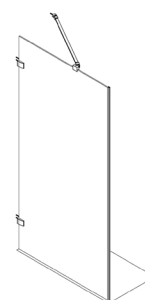

- we deliver the product as a **custom solution**, made exactly for your space
- it can be combined with **AC PIG** and **AC EPF** products
- available height up to 2200 mm and wide range of product combinations

Hardened  
ESG glass

Frameless  
design

Glass  
protection

Barrier-free  
solution

The product is **CUSTOM-MADE** specifically for your situation, so it is necessary to measure the space well and specify the order in terms of determining the product variants, their required dimensions within the possible range according to the table, determining the side (left and right variants) and any other requirements. The resulting price is calculated individually by the merchant.

### AC FXG (custom-made fixed side wall)

type	product width (y)	height (h)	colour	glass	delivery method	Price
AC FXG AT1200	up to 1500 mm	up to 2000*	brilliant	transparent	Z	1 345 €
AC FXG AT2220	up to 1500 mm	up to 2200*	brilliant	transparent	Z	1 570 €
AC FXG AT1200	up to 1500 mm	up to 2000*	black matt	transparent	Z	1 345 €
AC FXG AT2220	up to 1500 mm	up to 2200*	black matt	transparent	Z	1 570 €
AC FXG AT1200	up to 1500 mm	up to 2000*	brushed gold	transparent	Z	1 457 €
AC FXG AT2220	up to 1500 mm	up to 2200*	brushed gold	transparent	Z	1 749 €

Optional surcharged cutouts, slopes, and other glass types. / h\* - maximum glass height without anchoring elements

■ AC FXG / left

■ AC FXG / right