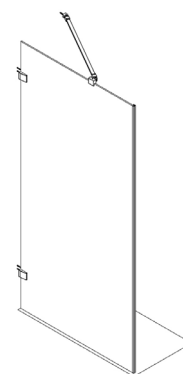

- we deliver the product as a **custom solution**, made exactly for your space
- it can be combined with **AC PIG** and **AC EPF** products
- available height up to 2200 mm and wide range of product combinations

Hardened  
ESG glass

Frameless  
design

Glass  
protection

Barrier-free  
solution

The product is **CUSTOM-MADE** specifically for your situation, so it is necessary to measure the space well and specify the order in terms of determining the product variants, their required dimensions within the possible range according to the table, determining the side (left and right variants) and any other requirements. The resulting price is calculated individually by the merchant.

### AC FXG (custom-made fixed side wall)

type	product width (y)	height (h)	colour	glass	delivery method	Price
AC FXG AT1200	up to 1500 mm	up to 2000*	brilliant	transparent	Z	1 345 €
AC FXG AT2220	up to 1500 mm	up to 2200*	brilliant	transparent	Z	1 570 €
AC FXG AT1200	up to 1500 mm	up to 2000*	black matt	transparent	Z	1 345 €
AC FXG AT2220	up to 1500 mm	up to 2200*	black matt	transparent	Z	1 570 €
AC FXG AT1200	up to 1500 mm	up to 2000*	brushed gold	transparent	Z	1 457 €
AC FXG AT2220	up to 1500 mm	up to 2200*	brushed gold	transparent	Z	1 749 €

Optional surcharged cutouts, slopes, and other glass types. / h\* - maximum glass height without anchoring elements

■ AC FXG / left

■ AC FXG / right