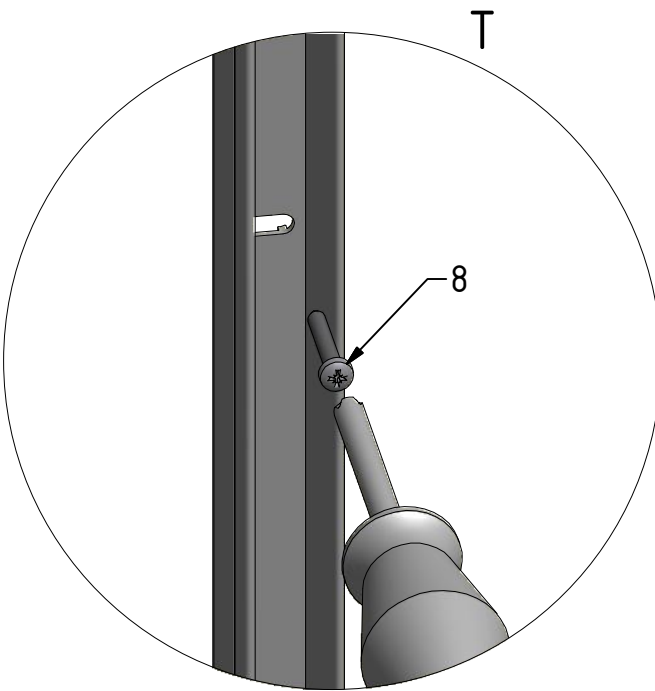

GDNL1;GDNP1

GDNL1

GDNP1

M6x18 is only for 6mm GLASS!!!

M6x20 is only for 8mm GLASS!!!

O GDNP1

O GDNL1

U1