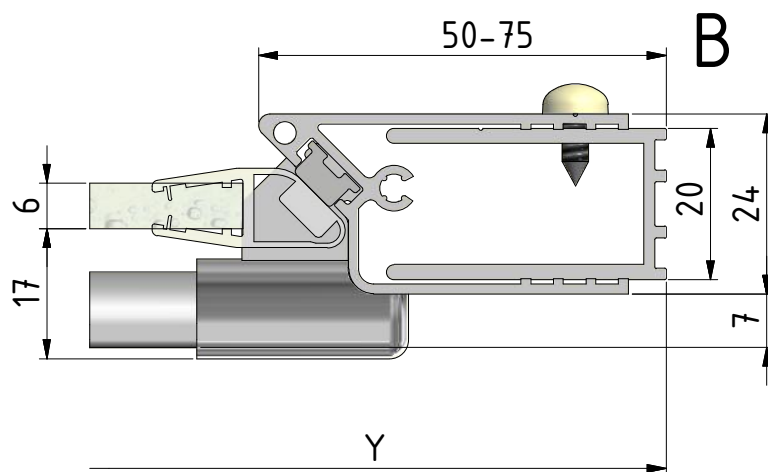

Y
800	780-820
900	880-920
1000	980-1020
1100	1080-1120
1200	1180-1220
1300	1280-1320
1400	1380-1420
1500	1480-1520