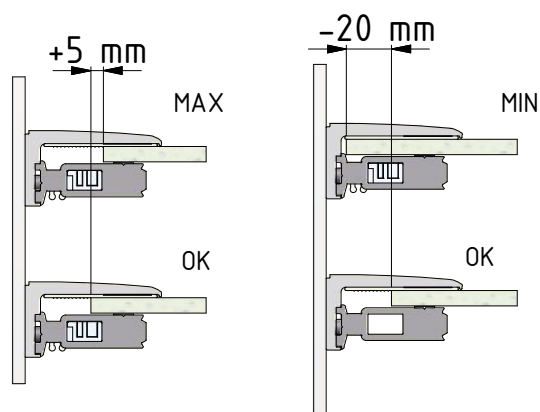

GDNL1;GDNP1

GDNL1

GDNP1

M6x18 is only for 6mm GLASS!!!

M6x20 is only for 8mm GLASS!!!

O GDNP1

O GDNL1

U1

U2

U3

U4

U

W1

W2

W3

W4