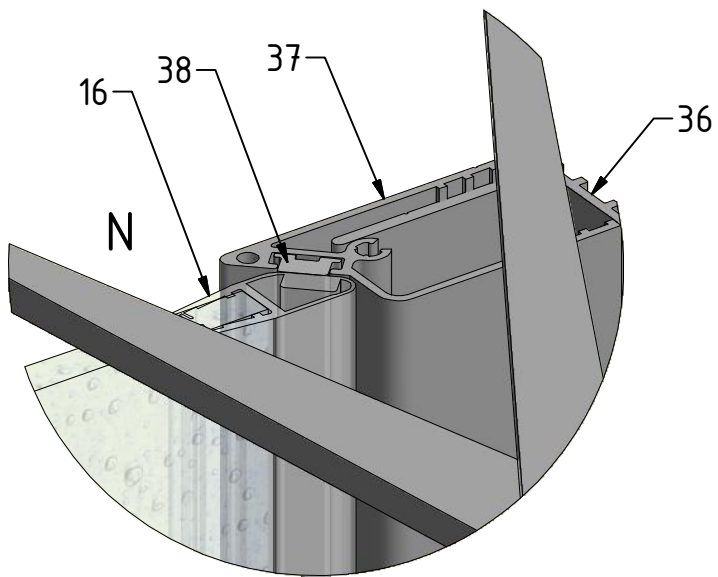

GDNL1;GDNP1

GDNL1

GDNP1

M6x18 is only for 6mm GLASS!!!

M6x20 is only for 8mm GLASS!!!

O GDNP1

O GDNL1

U1