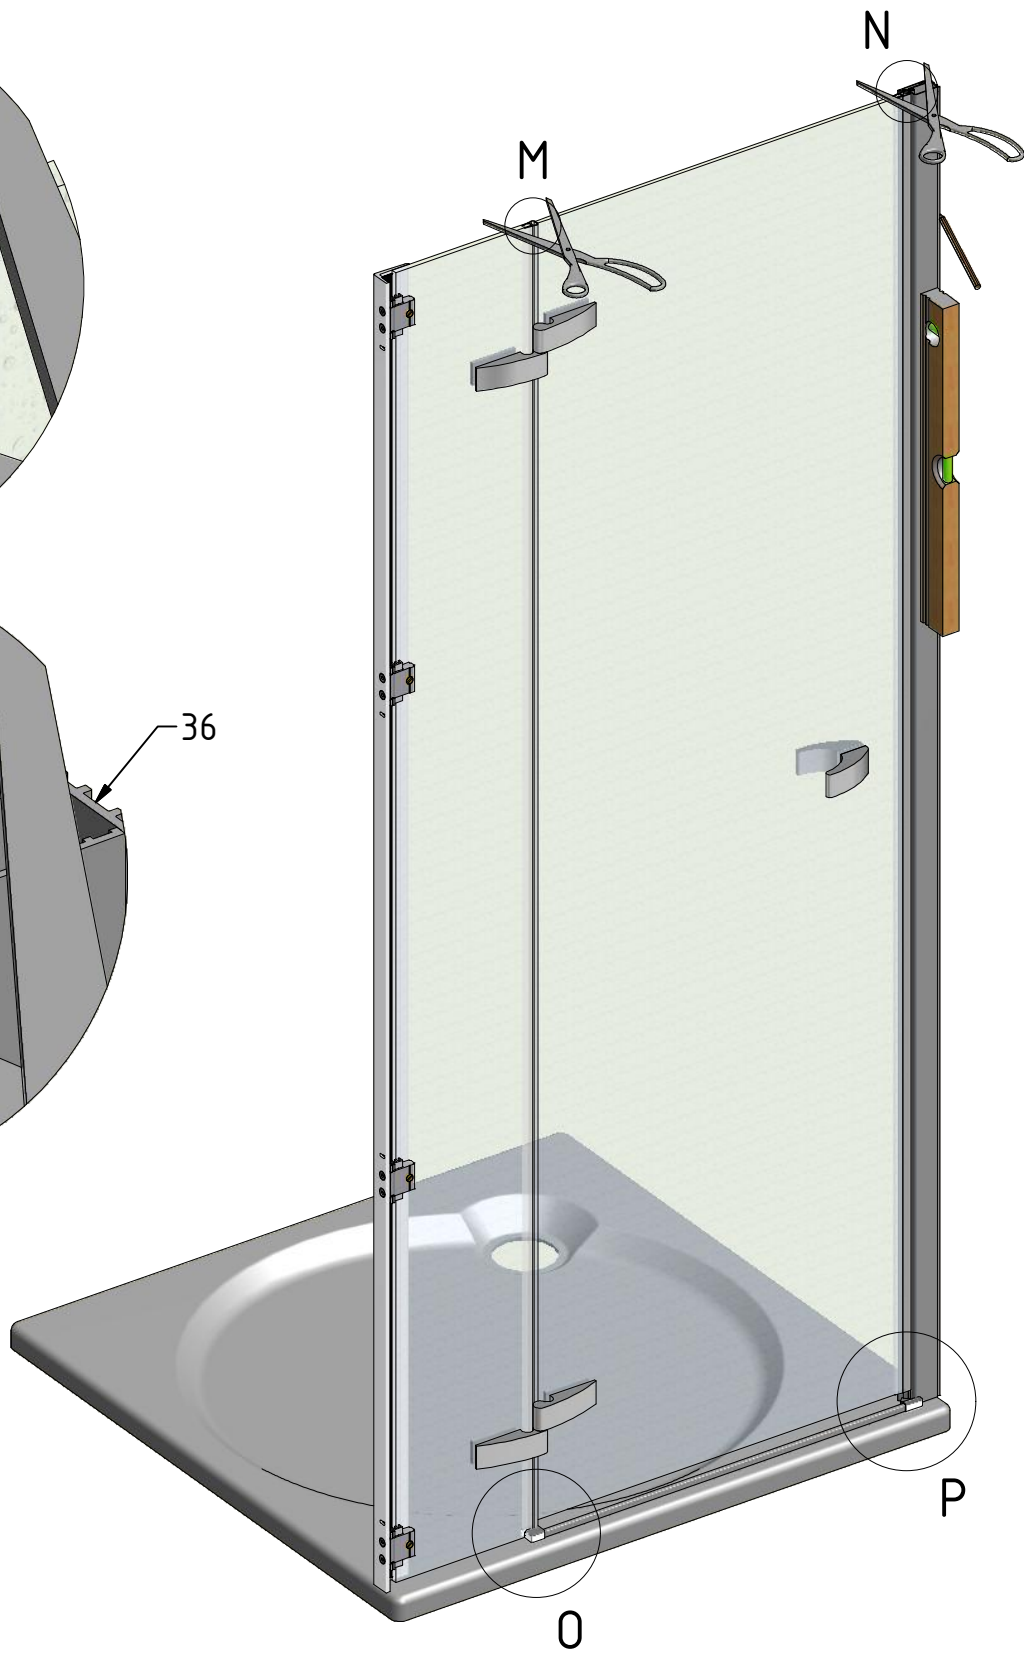

GDNL1;GDNP1

GDNL1

GDNP1

M6x18 is only for 6mm GLASS!!!

M6x20 is only for 8mm GLASS!!!

O GDNP1

O GDNL1

U1