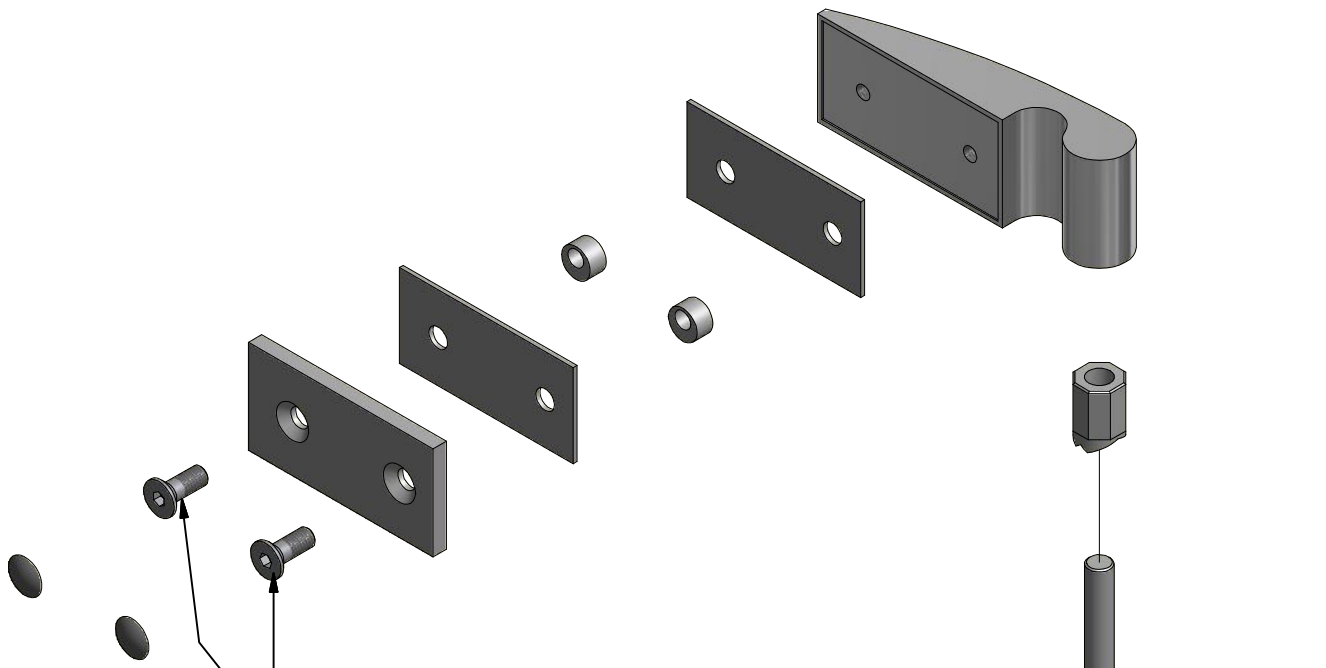

GDNL1;GDNP1

GDNL1

GDNP1

M6x18 is only for 6mm GLASS!!!

M6x20 is only for 8mm GLASS!!!

O GDNP1

O GDNL1

U1