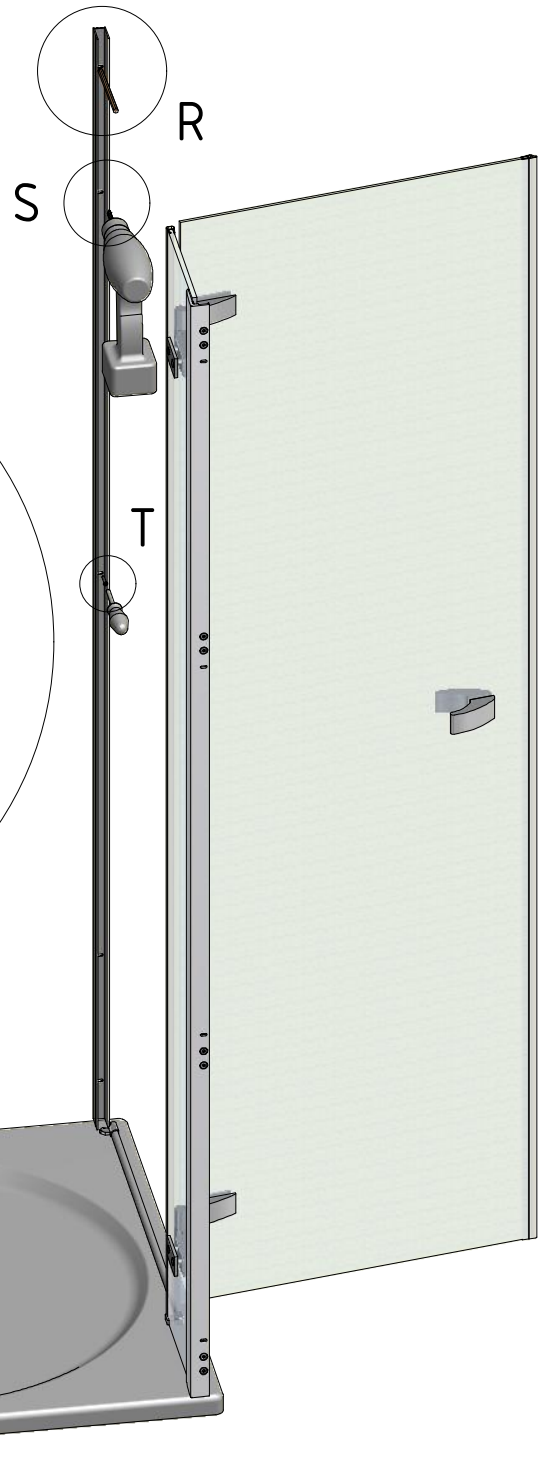

GDNL1;GDNP1

GDNL1

GDNP1

M6x18 is only for 6mm GLASS!!!

M6x20 is only for 8mm GLASS!!!

O GDNP1

O GDNL1

U1