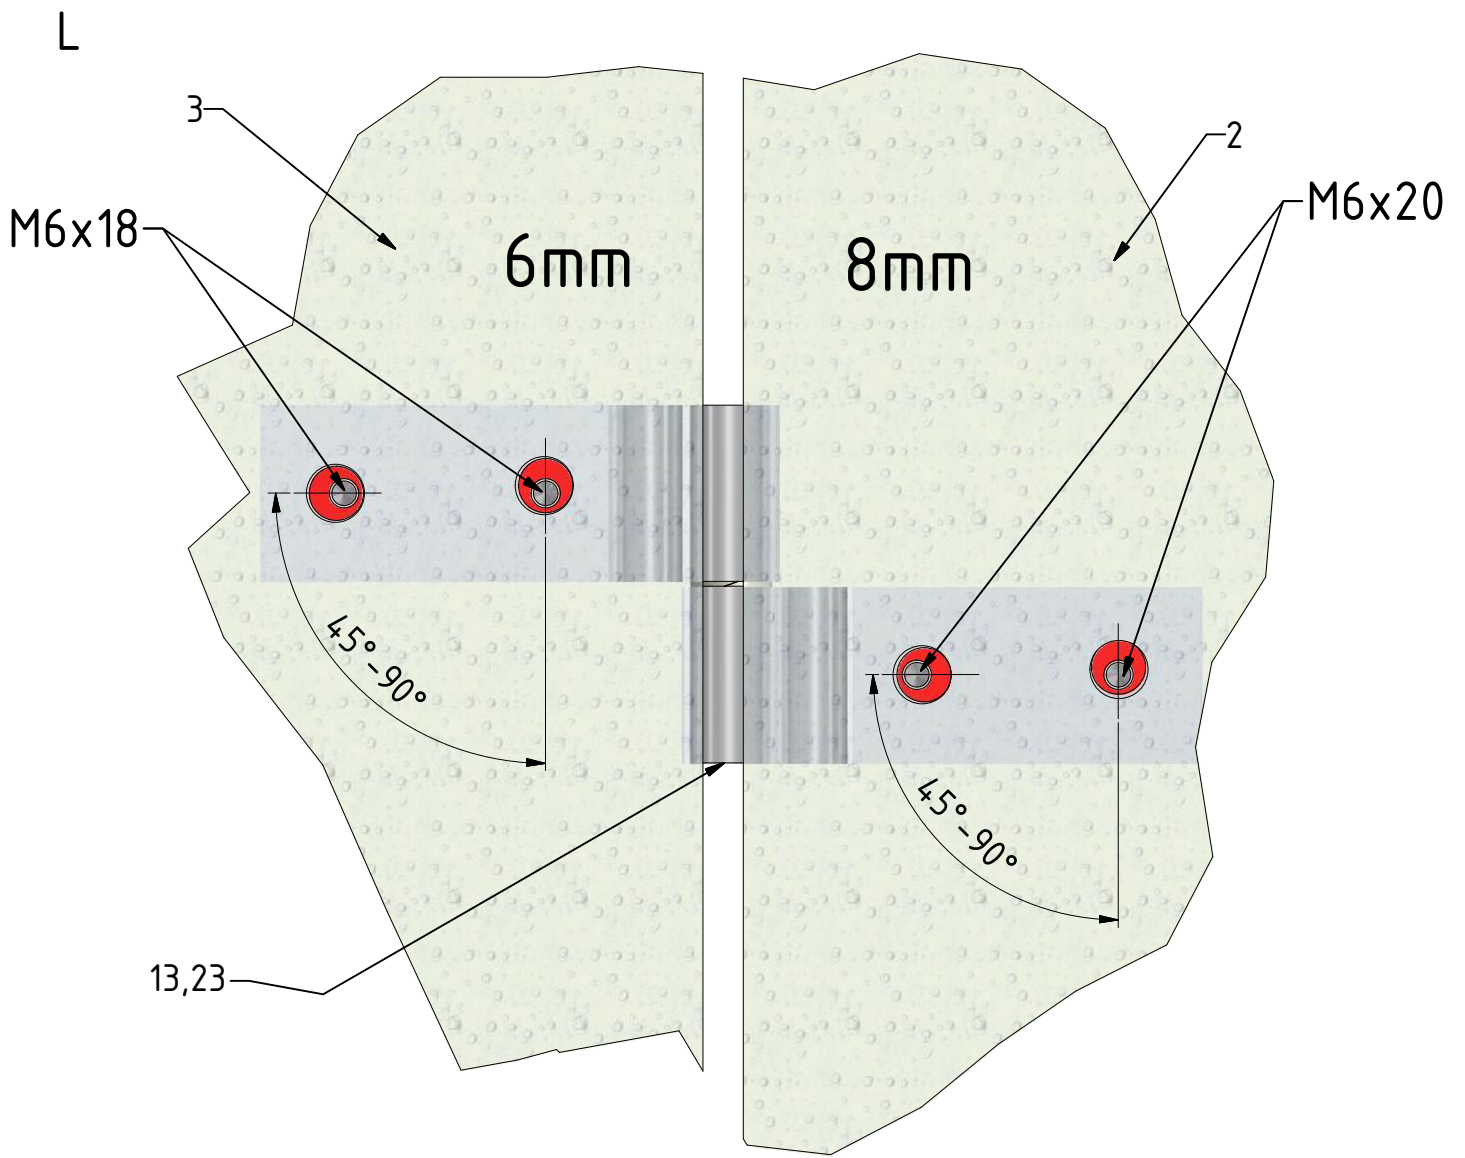

GDNL1;GDNP1

GDNL1

GDNP1

M6x18 is only for 6mm GLASS!!!

M6x20 is only for 8mm GLASS!!!

O GDNP1

O GDNL1

U1

V56	800	clear glass	ND03-0278-00-02
	900		ND03-0278-00-02
	1000		ND03-0279-00-02
	1100		ND03-0279-00-02
	1200		ND03-0346-00-02
	1300		ND03-0346-00-02
	1400		ND03-0404-00-02
	1500		ND03-0404-00-02
V59	800	clear glass	ND02-0552-00-02
	900		ND02-0336-00-02
	1000		ND02-0336-00-02
	1100		ND02-0553-00-02
	1200		ND02-0553-00-02
	1300		ND02-0554-00-02
	1400		ND02-0554-00-02
	1500		ND02-0555-00-02