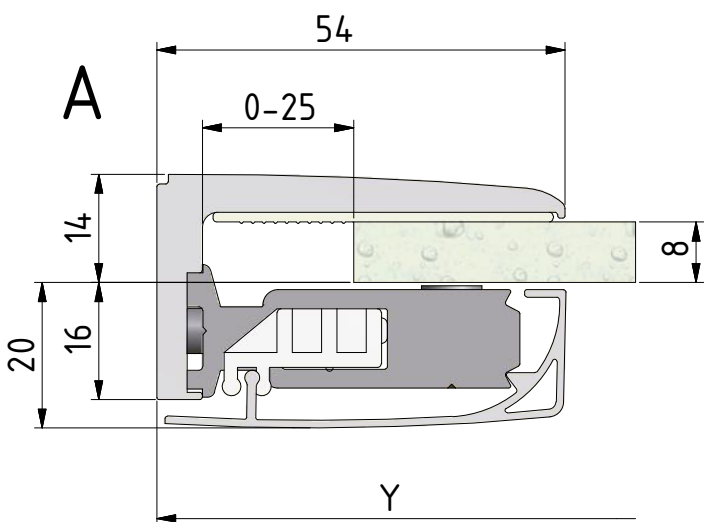

Y
800	780-820
900	880-920
1000	980-1020
1100	1080-1120
1200	1180-1220
1300	1280-1320
1400	1380-1420
1500	1480-1520