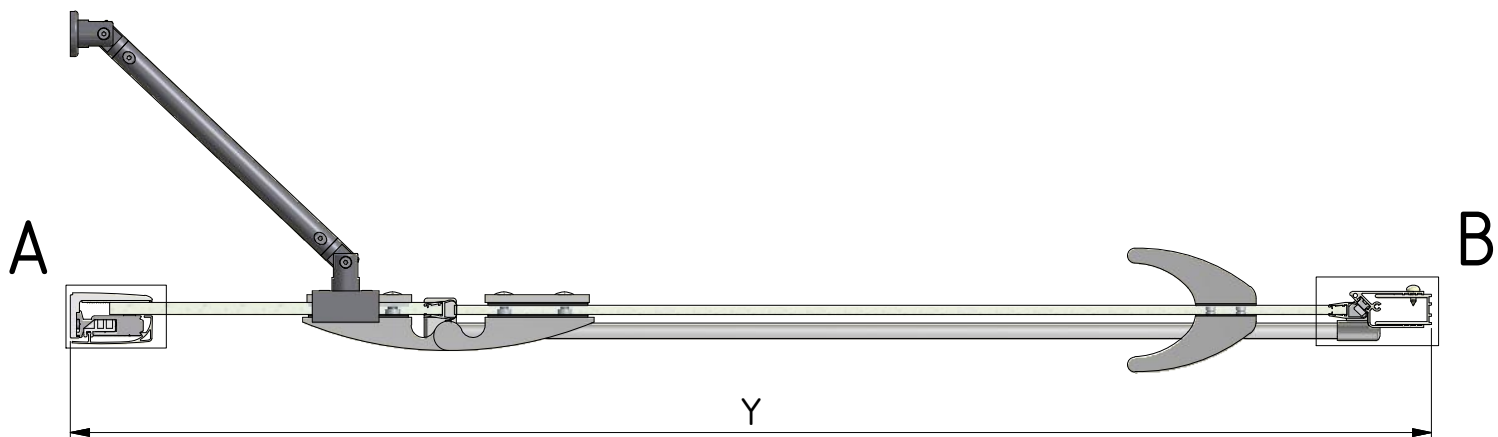

Y
800	780-820
900	880-920
1000	980-1020
1100	1080-1120
1200	1180-1220
1300	1280-1320
1400	1380-1420
1500	1480-1520