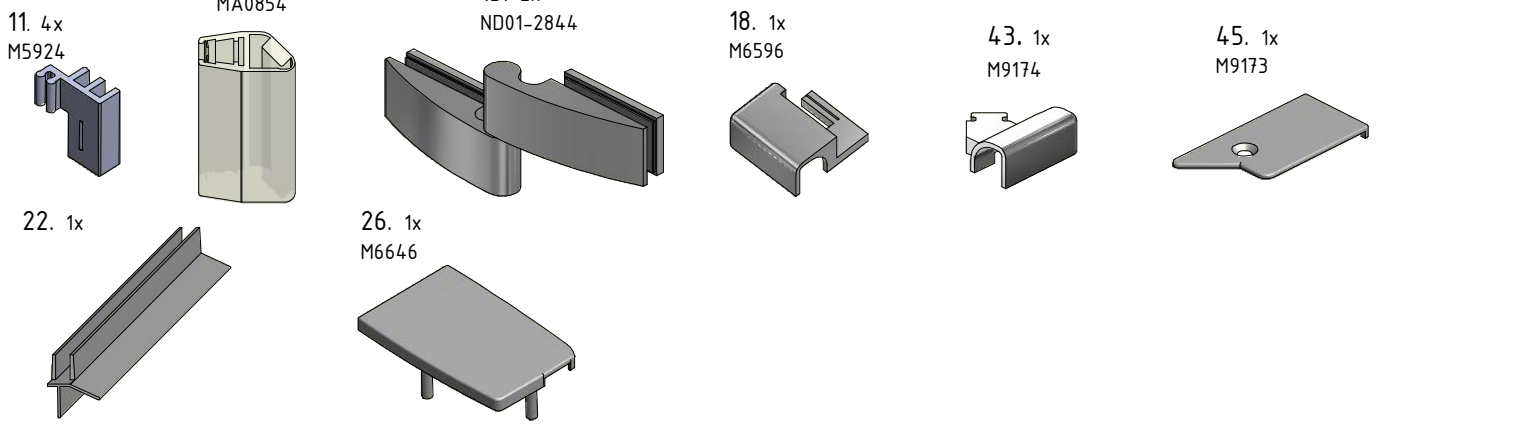

GDNL1;GDNP1

GDNL1

GDNP1

M6x18 is only for 6mm GLASS!!!

M6x20 is only for 8mm GLASS!!!

O GDNP1

O GDNL1

U1