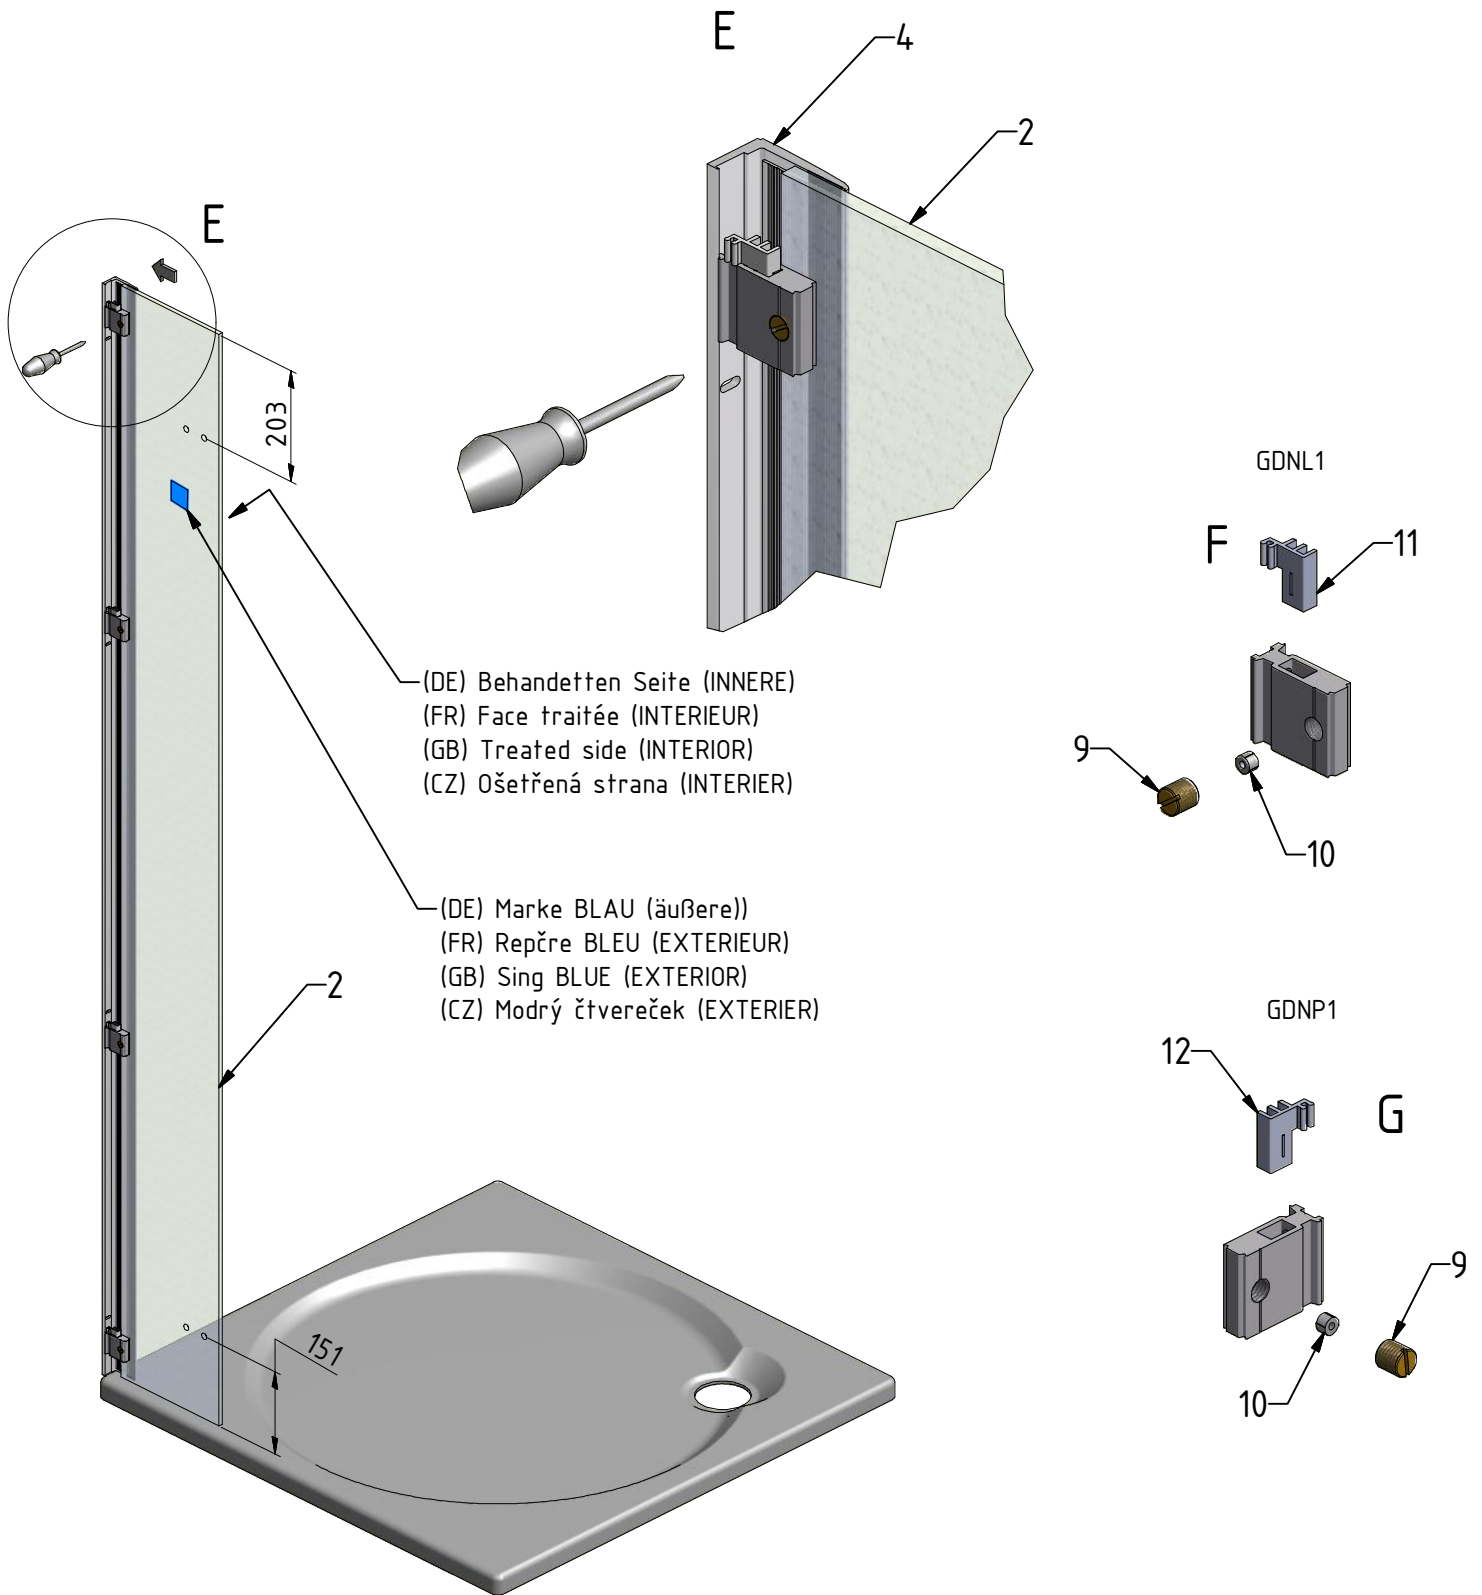

GDNL1;GDNP1

GDNL1

GDNP1

M6x18 is only for 6mm GLASS!!!

M6x20 is only for 8mm GLASS!!!

O GDNP1

O GDNL1

U1