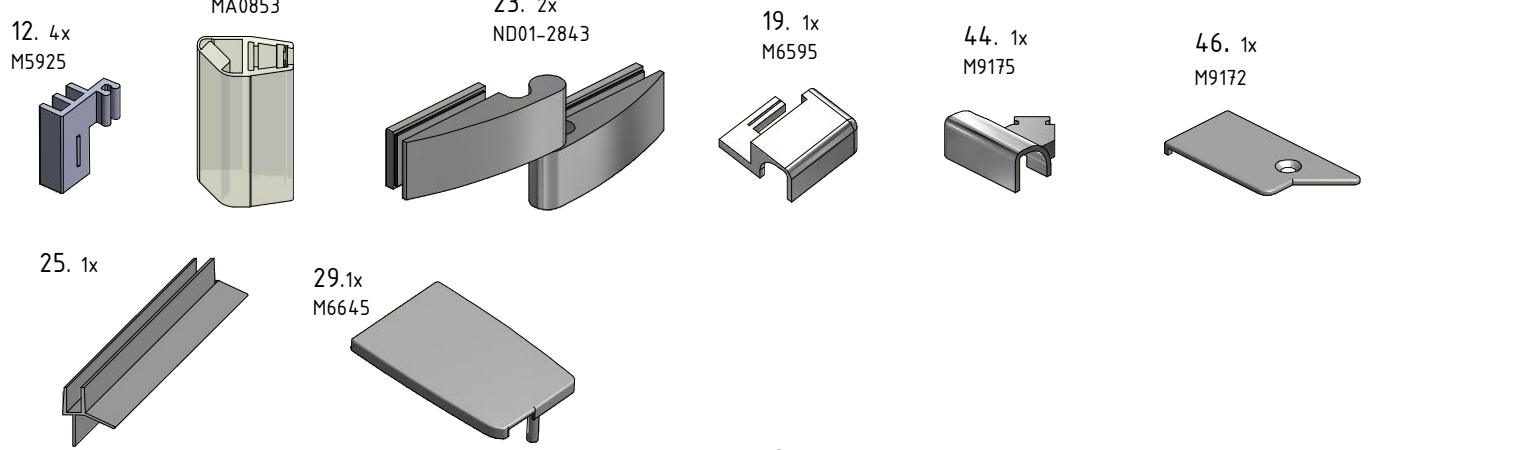

GDNL1;GDNP1

GDNL1

GDNP1

M6x18 is only for 6mm GLASS!!!

M6x20 is only for 8mm GLASS!!!

O GDNP1

O GDNL1

U1