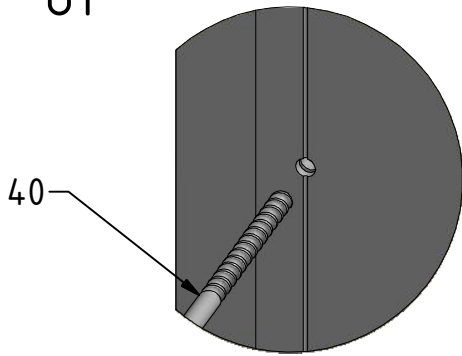

GDNL1;GDNP1

GDNL1

GDNP1

M6x18 is only for 6mm GLASS!!!

M6x20 is only for 8mm GLASS!!!

O GDNP1

O GDNL1

U1