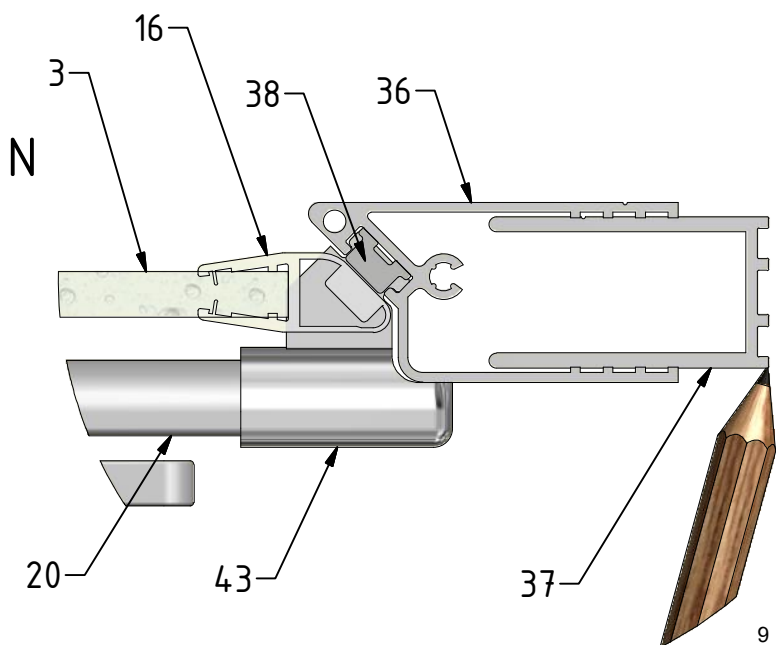

GDNL1;GDNP1

GDNL1

GDNP1

M6x18 is only for 6mm GLASS!!!

M6x20 is only for 8mm GLASS!!!

O GDNP1

O GDNL1

U1