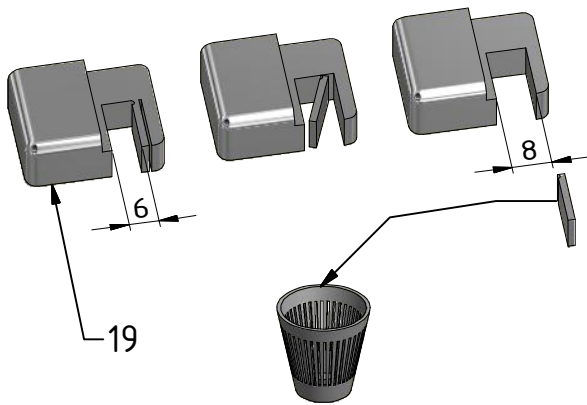

GDNL1;GDNP1

GDNL1

GDNP1

M6x18 is only for 6mm GLASS!!!

M6x20 is only for 8mm GLASS!!!

O GDNP1

O GDNL1

U1