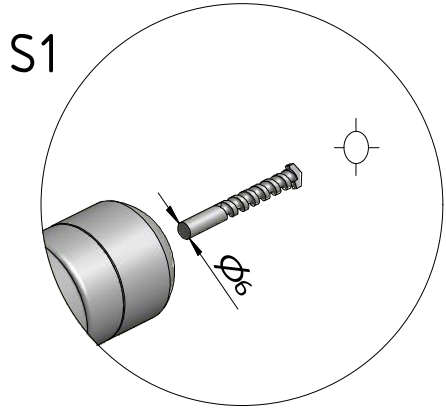

GDNL1;GDNP1

GDNL1

GDNP1

M6x18 is only for 6mm GLASS!!!

M6x20 is only for 8mm GLASS!!!

O GDNP1

O GDNL1

U1