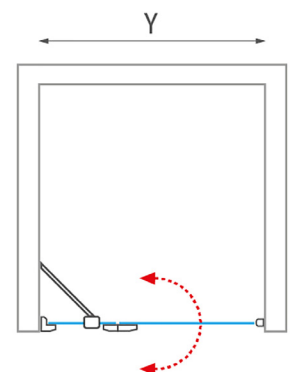

- available height up to 2200 mm
- fittings with an action radius of 180° for convenient opening in and out
- RothETC glass treatment for easy maintenance
- we deliver the product as a **custom solution**, made exactly for your space

Hardened ESG glass

Frameless design

Glass protection

Barrier-free solution

The product is **CUSTOM-MADE** specifically for your situation, so it is necessary to measure the space well and specify the order in terms of determining the product variants, their required dimensions within the possible range according to the table, determining the side (left and right variants) and any other requirements. The resulting price is calculated individually by the merchant.

AC PIF (custom-made single shower door with a fixed part to a niche)

type	niche width (y)	height (h)	colour	glass	delivery method	Price
AC PIF AT1200	up to 1500 mm	up to 2000*	brilliant	transparent	Z	2 387 €
AC PIF AT2220	up to 1500 mm	up to 2200*	brilliant	transparent	Z	2 858 €
AC PIF AT1200	up to 1500 mm	up to 2000*	black matt	transparent	Z	2 387 €
AC PIF AT2220	up to 1500 mm	up to 2200*	black matt	transparent	Z	2 858 €
AC PIF AT1200	up to 1500 mm	up to 2000*	brushed gold	transparent	Z	2 620 €
AC PIF AT2220	up to 1500 mm	up to 2200*	brushed gold	transparent	Z	3 145 €