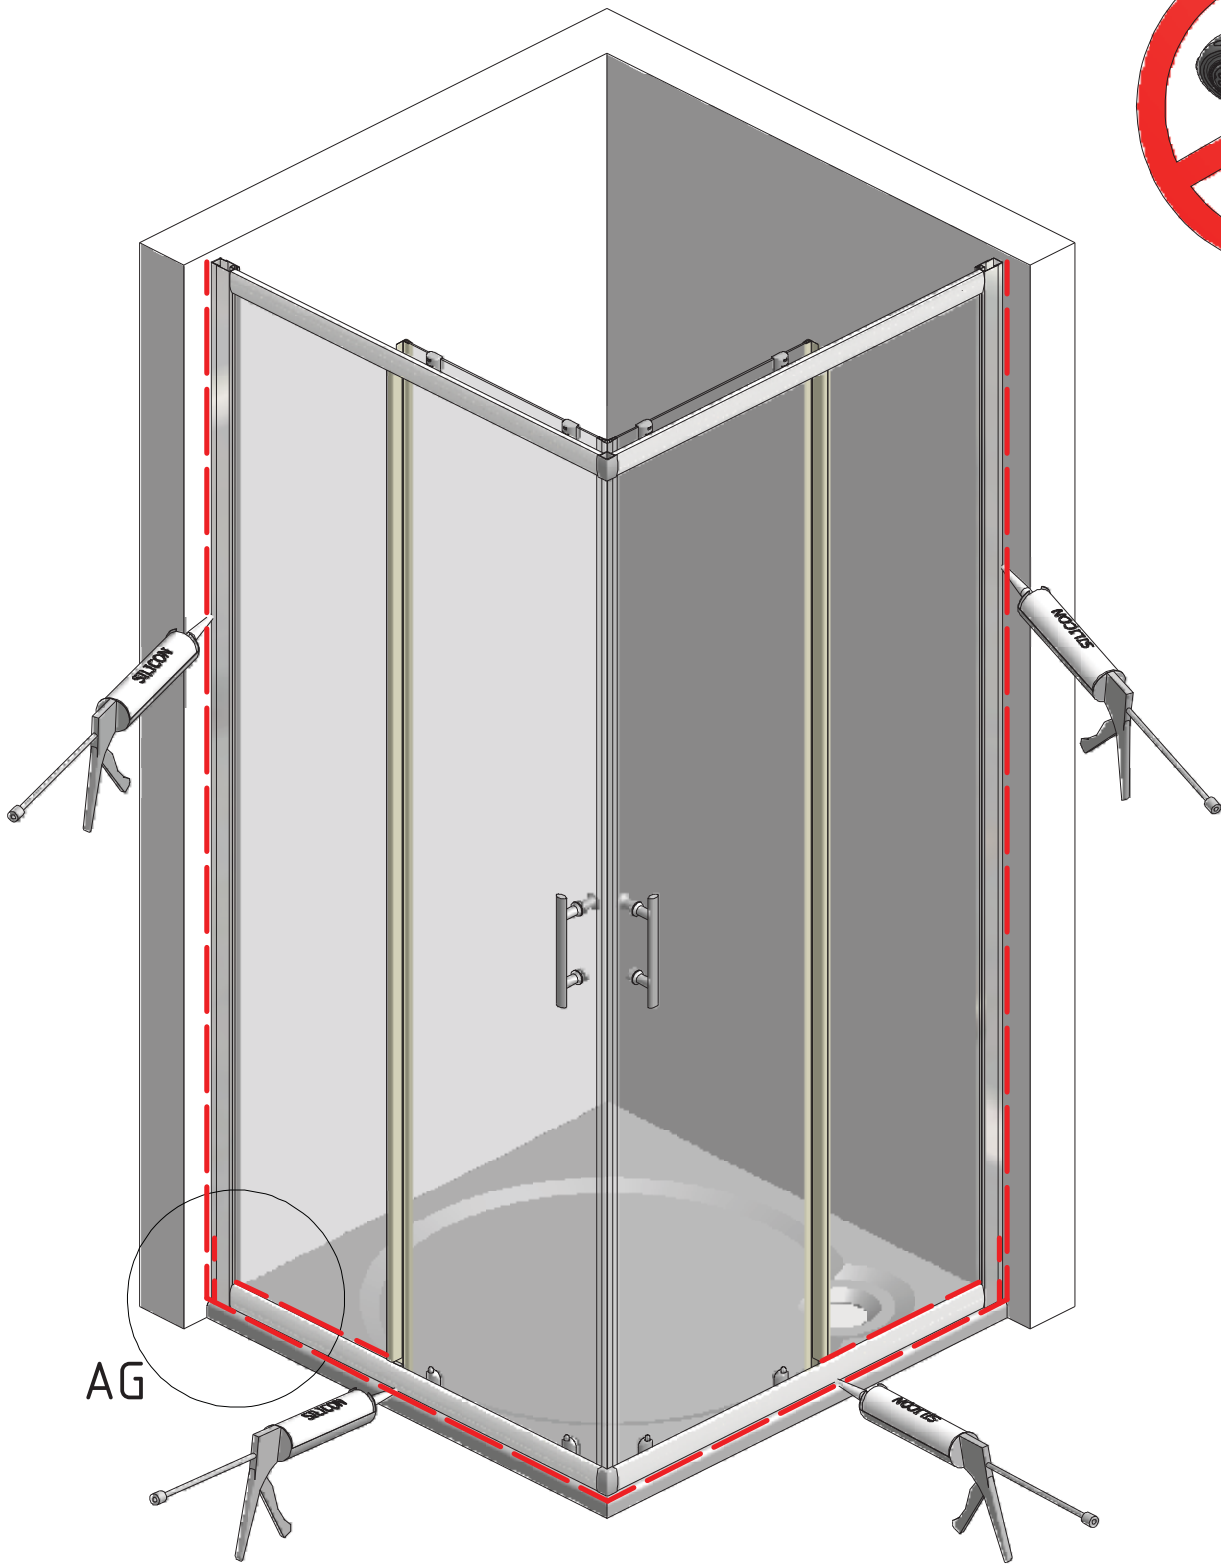

P111	800		P2829
	900		P2831
P112	800		P2830
	900		P2832

V89	800	matt glass	ND03-0448-00-04
		rauch glass	ND03-0448-00-14
		priting glass	ND03-0448-00-17
	900	matt glass	ND03-0451-00-04
		rauch glass	ND03-0451-00-14
		priting glass	ND03-0451-00-17
V90	800	matt glass	ND02-0624-00-04
		rauch glass	ND02-0624-00-14
		priting glass	ND02-0624-00-17
	900	matt glass	ND02-0625-00-04
		rauch glass	ND02-0625-00-14
		priting glass	ND02-0625-00-17