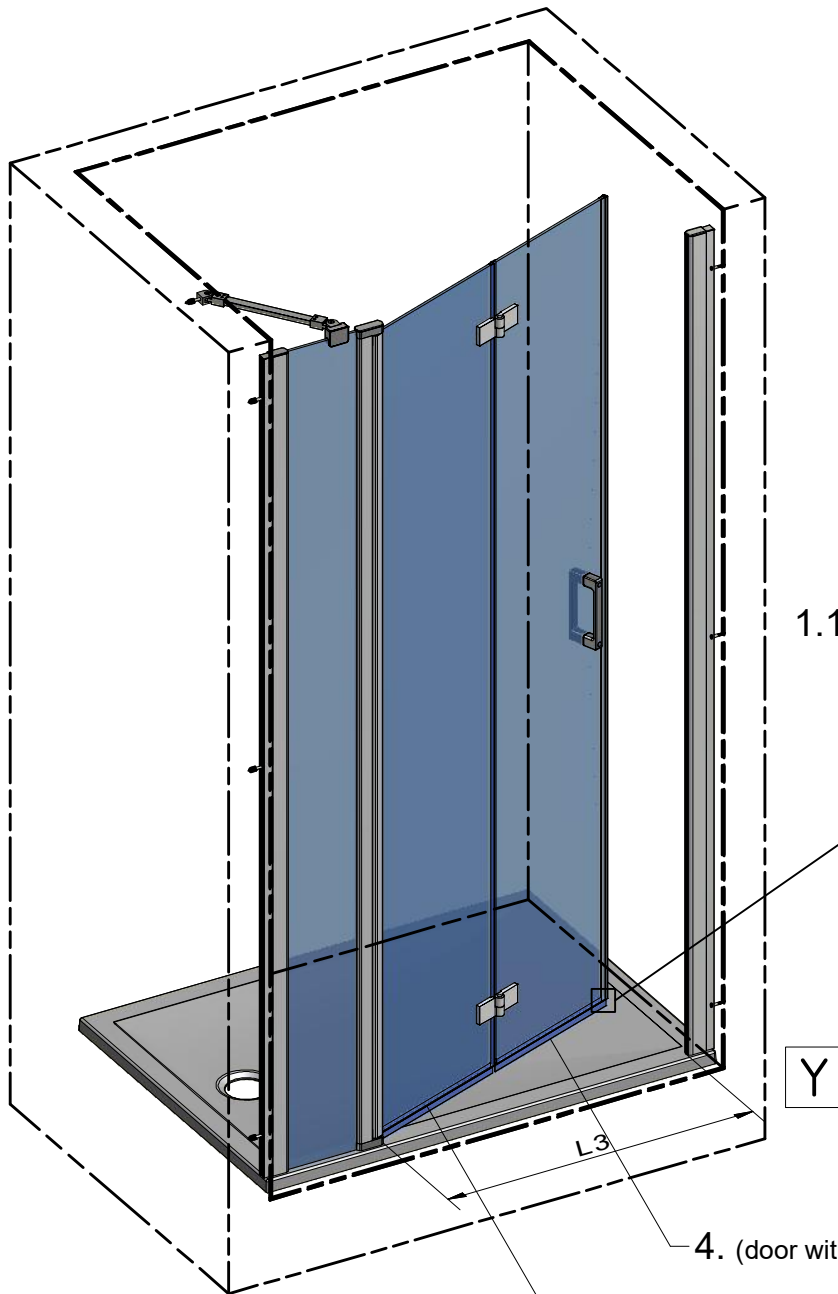

Next step in instructions is for left installation  
(for right installation - proceed in a mirror image)

**LEFT Installation**

**RIGHT Installation**

INSIDE

Remove the ZAMAK for door assembly

Use for protect and support door glass

Use for protect and support door glass

R 6x

A=B

S 6x

T 6x

7.16  
Remove after  
tightening the screws

## Mounting without threshold bar