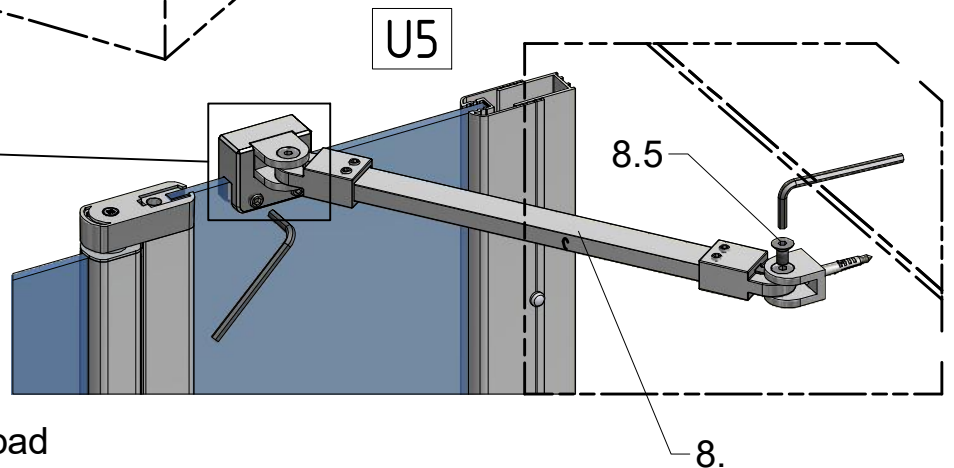

Use for protect and support door glass

R 6x

A=B

S 6x

T 6x

7.16  
Remove after  
tightening the screws

## Mounting without threshold bar