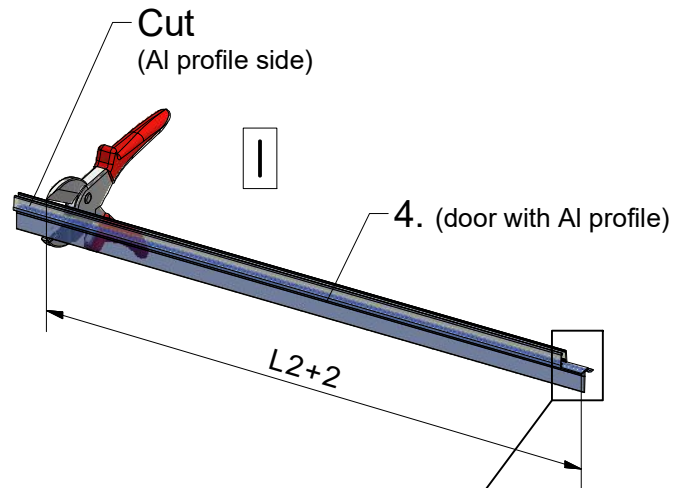

# CI RFL/CI RFR

CI RFL/CI RFR				
TYPE	Y (mm)	C1 (mm)	C2 (mm)	S (mm)
1100	1060-1110	370	372	275-300
1200	1160-1210	420	422	275-300
1220	1190-1240	435	437	275-300
1400	1360-1410	420	422	475-500
1600	1560-1610	520	522	475-500

Next step in instructions is for left installation  
(for right installation - proceed in a mirror image)

**LEFT Installation**

**RIGHT Installation**

INSIDE

Remove the ZAMAK for door assembly

Use for protect and support door glass

Use for protect and support door glass

R 6x

A=B

S 6x

T 6x

7.16  
Remove after  
tightening the screws