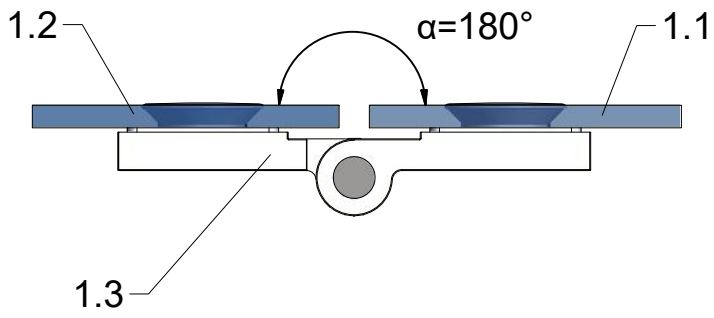

# CI RFL/CI RFR

CI RFL/CI RFR				
TYPE	Y (mm)	C1 (mm)	C2 (mm)	S (mm)
1100	1060-1110	370	372	275-300
1200	1160-1210	420	422	275-300
1220	1190-1240	435	437	275-300
1400	1360-1410	420	422	475-500
1600	1560-1610	520	522	475-500

Next step in instructions is for left installation  
(for right installation - proceed in a mirror image)

**LEFT Installation**

**RIGHT Installation**

INSIDE

Remove the ZAMAK for door assembly

Use for protect and support door glass