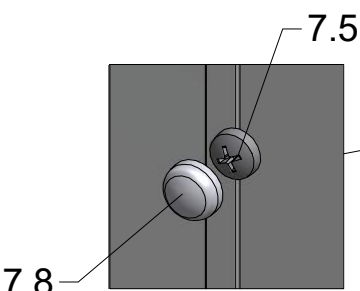

Next step in instructions is for left installation  
(for right installation - proceed in a mirror image)

**LEFT Installation**

**RIGHT Installation**

INSIDE

Remove the ZAMAK for door assembly

Use for protect and support door glass

Use for protect and support door glass

R 6x

A=B

S 6x

T 6x

7.16  
Remove after  
tightening the screws

## Mounting without threshold bar