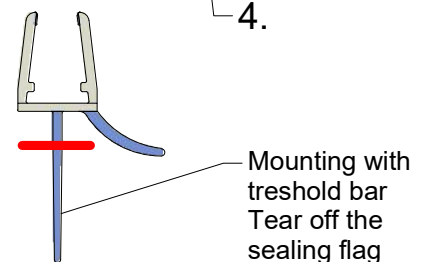

Mounting without threshold bar

Mounting with threshold bar