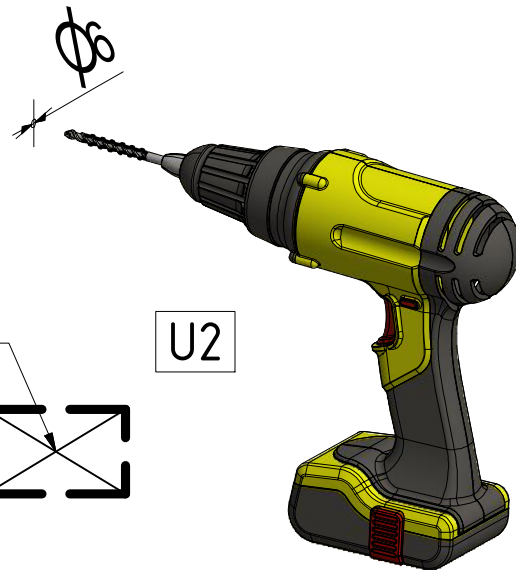

Use for protect and support door glass

R 6x

A=B

S 6x

T 6x

7.16  
Remove after  
tightening the screws

## Mounting without threshold bar