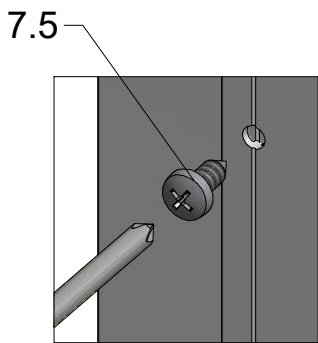

Next step in instructions is for left installation  
(for right installation - proceed in a mirror image)

**LEFT Installation**

**RIGHT Installation**

INSIDE

Remove the ZAMAK for door assembly

Use for protect and support door glass

Use for protect and support door glass

R 6x

A=B

S 6x

T 6x

7.16  
Remove after  
tightening the screws

## Mounting without threshold bar