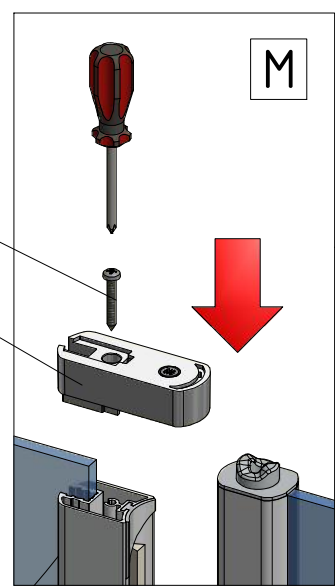

Next step in instructions is for left installation  
(for right installation - proceed in a mirror image)

**LEFT Installation**

**RIGHT Installation**

INSIDE

Remove the ZAMAK for door assembly

Use for protect and support door glass

Use for protect and support door glass

R 6x

A=B

S 6x

T 6x

7.16  
Remove after  
tightening the screws