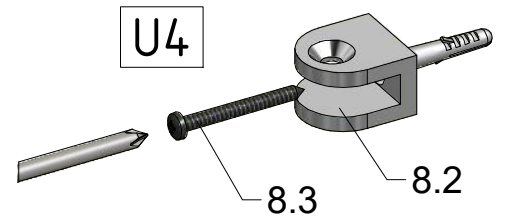

Use for protect and support door glass

R 6x

A=B

S 6x

T 6x

7.16  
Remove after  
tightening the screws