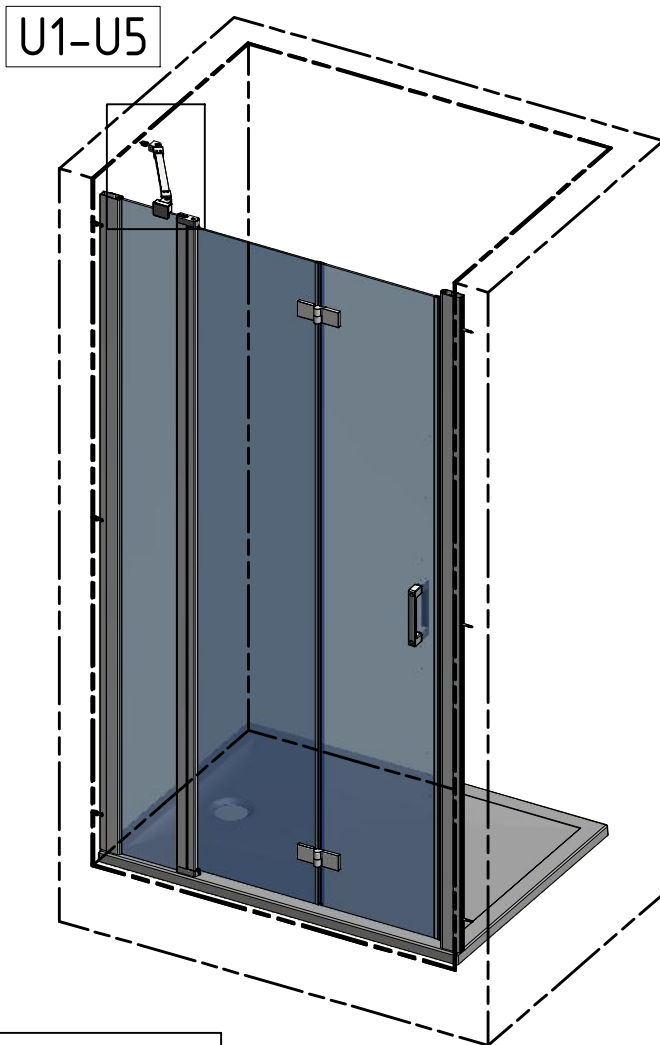

Next step in instructions is for left installation  
(for right installation - proceed in a mirror image)

**LEFT Installation**

**RIGHT Installation**

INSIDE

Remove the ZAMAK for door assembly

Use for protect and support door glass

Use for protect and support door glass

R 6x

A=B

S 6x

T 6x

7.16  
Remove after  
tightening the screws