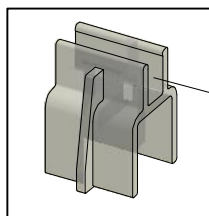

Next step in instructions is for left installation  
(for right installation - proceed in a mirror image)

**LEFT Installation**

**RIGHT Installation**

INSIDE

Remove the ZAMAK for door assembly

Use for protect and support door glass

Use for protect and support door glass

R 6x

A=B

S 6x

T 6x

7.16  
Remove after  
tightening the screws

## Mounting without threshold bar