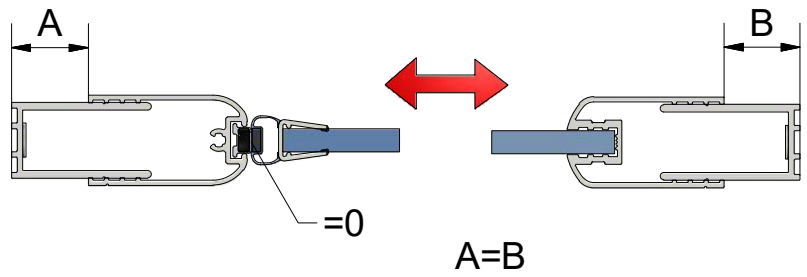

# CI RFL/CI RFR

CI RFL/CI RFR				
TYPE	Y (mm)	C1 (mm)	C2 (mm)	S (mm)
1100	1060-1110	370	372	275-300
1200	1160-1210	420	422	275-300
1220	1190-1240	435	437	275-300
1400	1360-1410	420	422	475-500
1600	1560-1610	520	522	475-500

Next step in instructions is for left installation  
(for right installation - proceed in a mirror image)

**LEFT Installation**

**RIGHT Installation**

INSIDE

Remove the ZAMAK for door assembly

Use for protect and support door glass

Use for protect and support door glass

R 6x

A=B

S 6x

T 6x

7.16  
Remove after  
tightening the screws