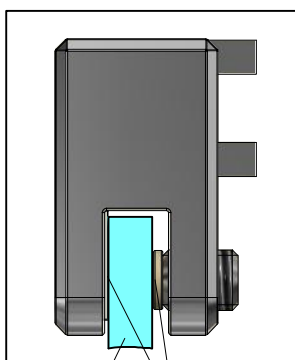

Next step in instructions is for left installation  
(for right installation - proceed in a mirror image)

**LEFT Installation**

**RIGHT Installation**

INSIDE

Remove the ZAMAK for door assembly

Use for protect and support door glass

Use for protect and support door glass

R 6x

A=B

S 6x

T 6x

7.16  
Remove after  
tightening the screws

## Mounting without threshold bar