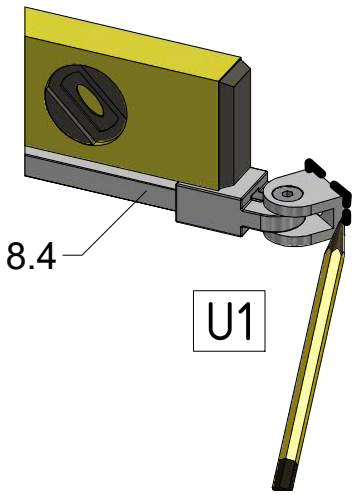

Use for protect and support door glass

R 6x

A=B

S 6x

T 6x

7.16  
Remove after  
tightening the screws

## Mounting without threshold bar