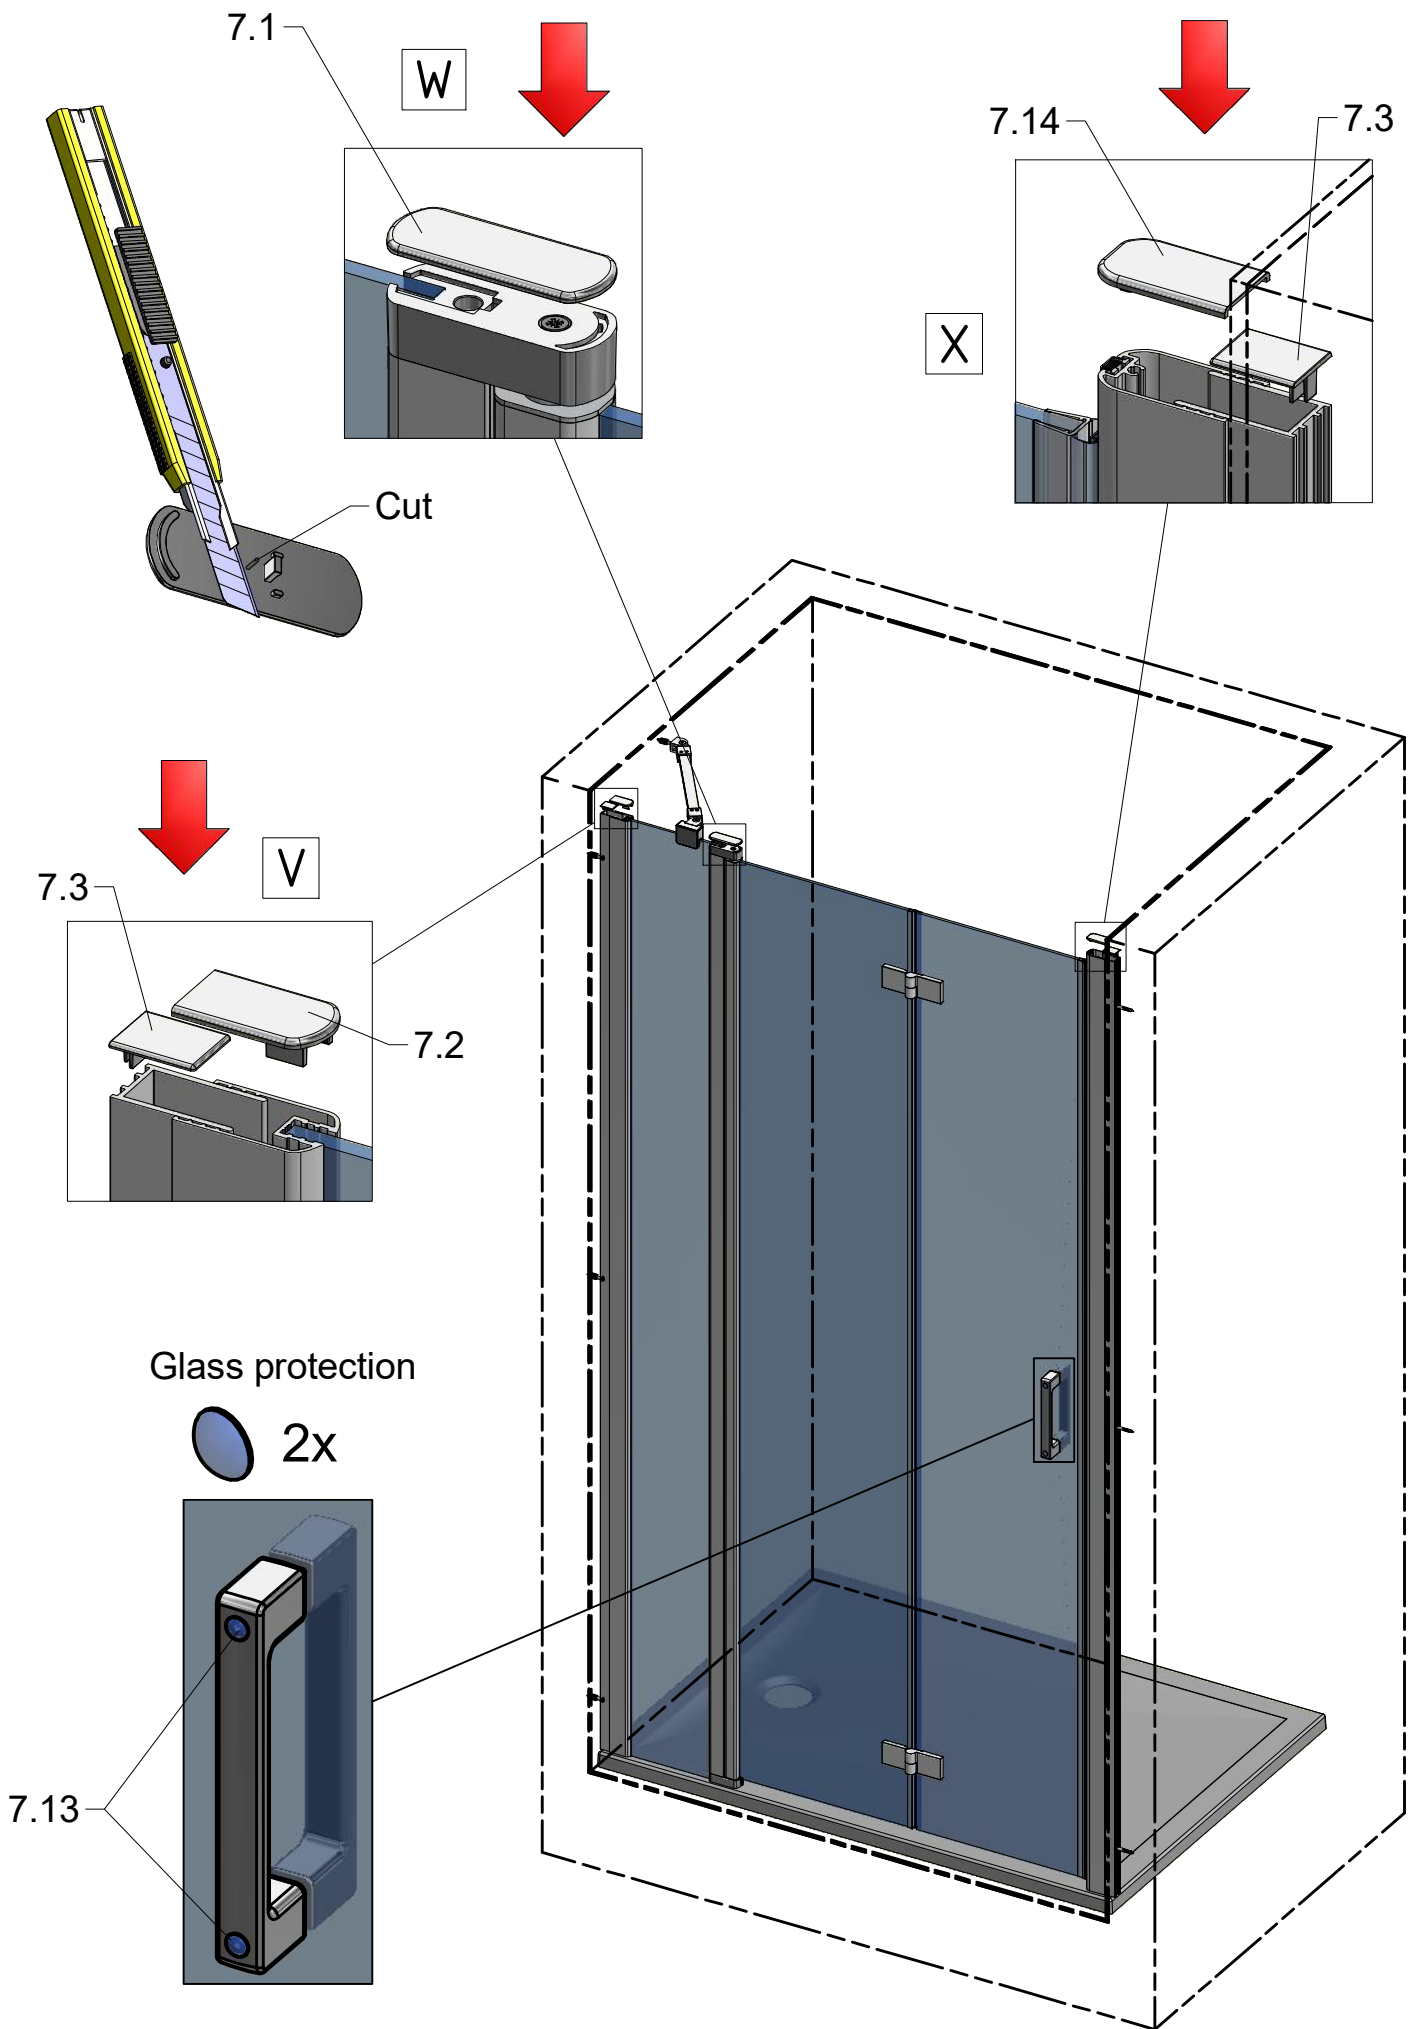

Next step in instructions is for left installation  
(for right installation - proceed in a mirror image)

**LEFT Installation**

**RIGHT Installation**

INSIDE

Remove the ZAMAK for door assembly

Use for protect and support door glass

Use for protect and support door glass

R 6x

A=B

S 6x

T 6x

7.16  
Remove after  
tightening the screws

## Mounting without threshold bar