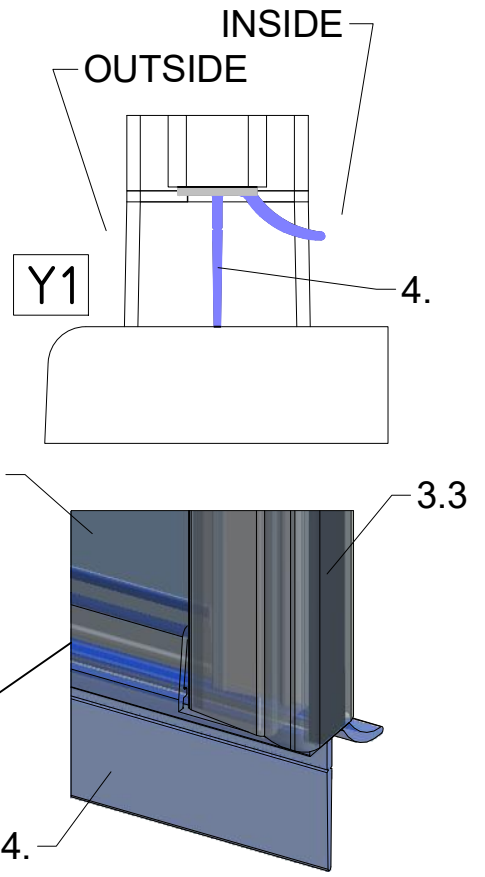

Next step in instructions is for left installation  
(for right installation - proceed in a mirror image)

**LEFT Installation**

**RIGHT Installation**

INSIDE

Remove the ZAMAK for door assembly

Use for protect and support door glass

Use for protect and support door glass

R 6x

A=B

S 6x

T 6x

7.16  
Remove after  
tightening the screws

## Mounting without threshold bar