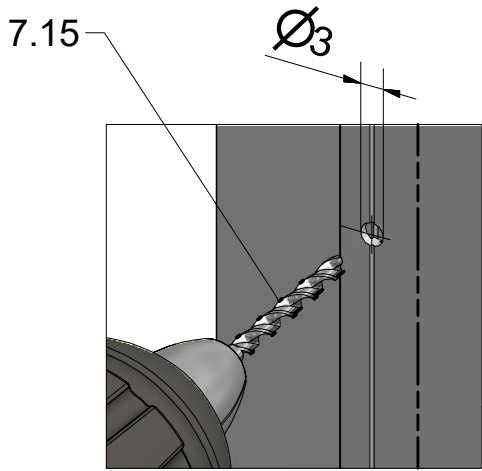

Next step in instructions is for left installation  
(for right installation - proceed in a mirror image)

**LEFT Installation**

**RIGHT Installation**

INSIDE

Remove the ZAMAK for door assembly

Use for protect and support door glass

Use for protect and support door glass

R 6x

A=B

S 6x

T 6x

7.16  
Remove after  
tightening the screws