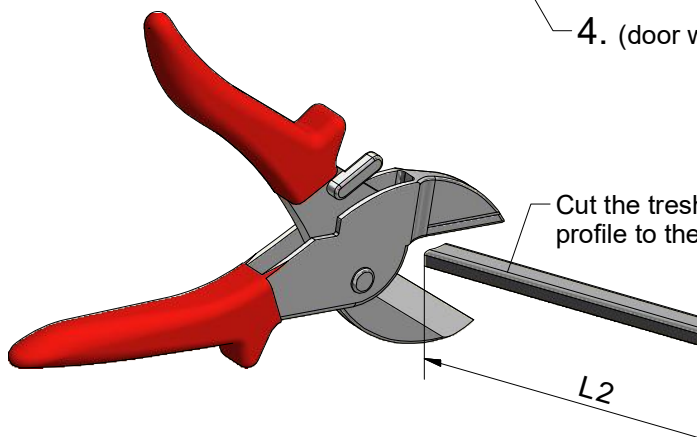

Mounting without threshold bar

Mounting with threshold bar