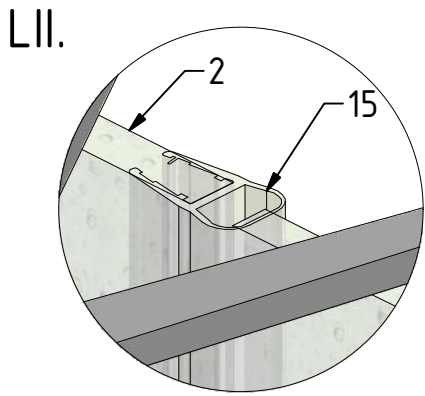

## GDOP1

M6x18 is only for 6mm GLASS!!!

M6x20 is only for 8mm GLASS!!!

I,H,J

I,H,J