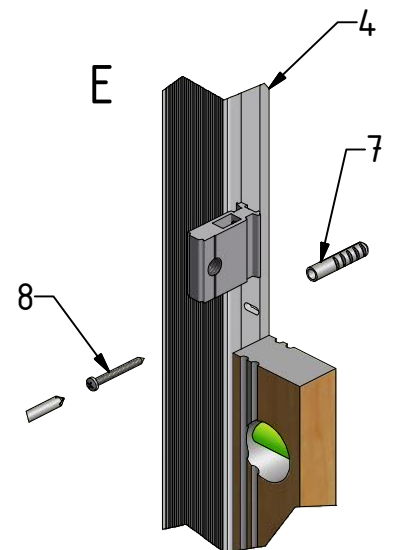

## GDOP1

M6x18 is only for 6mm GLASS!!!

M6x20 is only for 8mm GLASS!!!

I,H,J

I,H,J