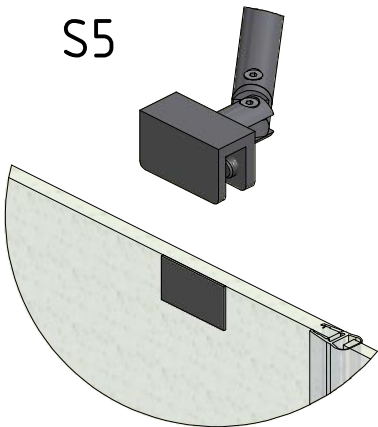

## GDOP1

M6x18 is only for 6mm GLASS!!!

M6x20 is only for 8mm GLASS!!!

I,H,J

I,H,J