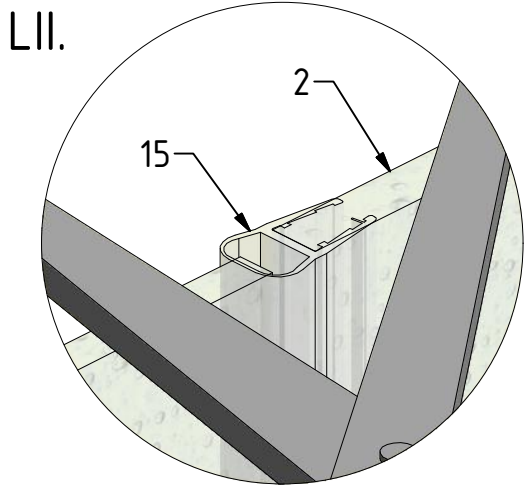

## GDOP1

M6x18 is only for 6mm GLASS!!!

M6x20 is only for 8mm GLASS!!!

I,H,J

I,H,J