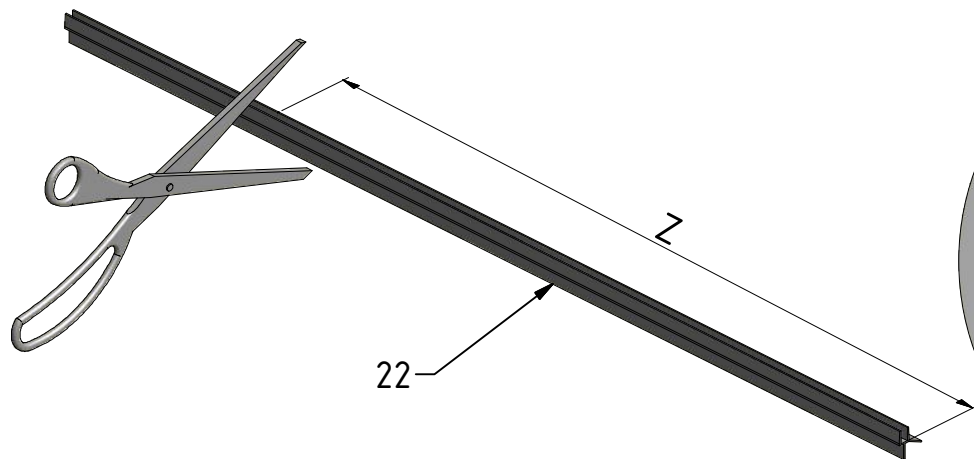

## GDOP1

M6x18 is only for 6mm GLASS!!!

M6x20 is only for 8mm GLASS!!!

I,H,J

I,H,J