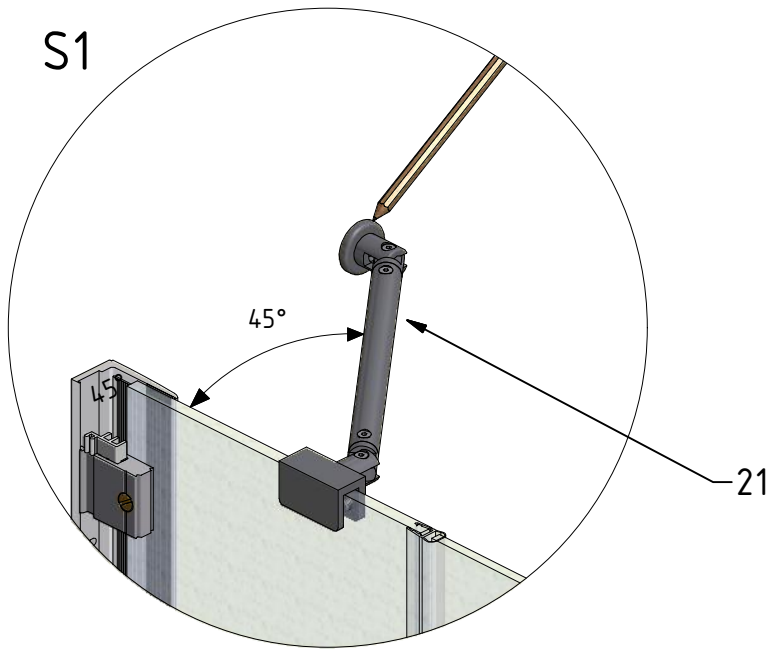

## GDOP1

M6x18 is only for 6mm GLASS!!!

M6x20 is only for 8mm GLASS!!!

I,H,J

I,H,J