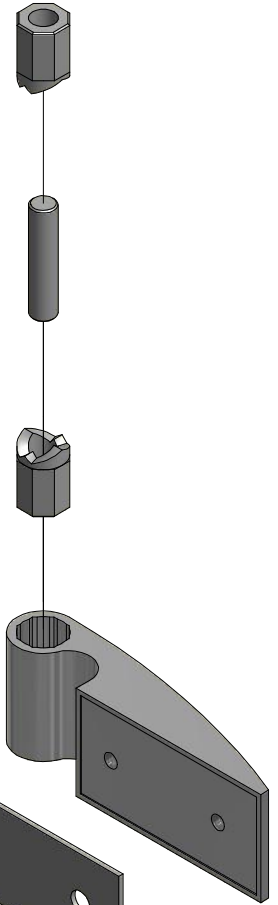

## GDOP1

M6x18 is only for 6mm GLASS!!!

M6x20 is only for 8mm GLASS!!!

I,H,J

I,H,J