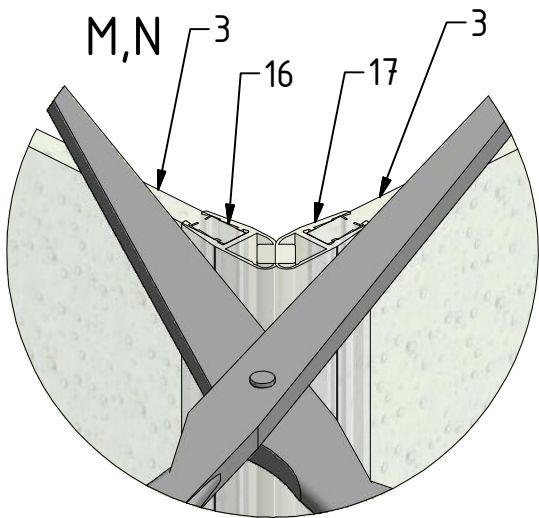

## GDOP1

M6x18 is only for 6mm GLASS!!!

M6x20 is only for 8mm GLASS!!!

I,H,J

I,H,J