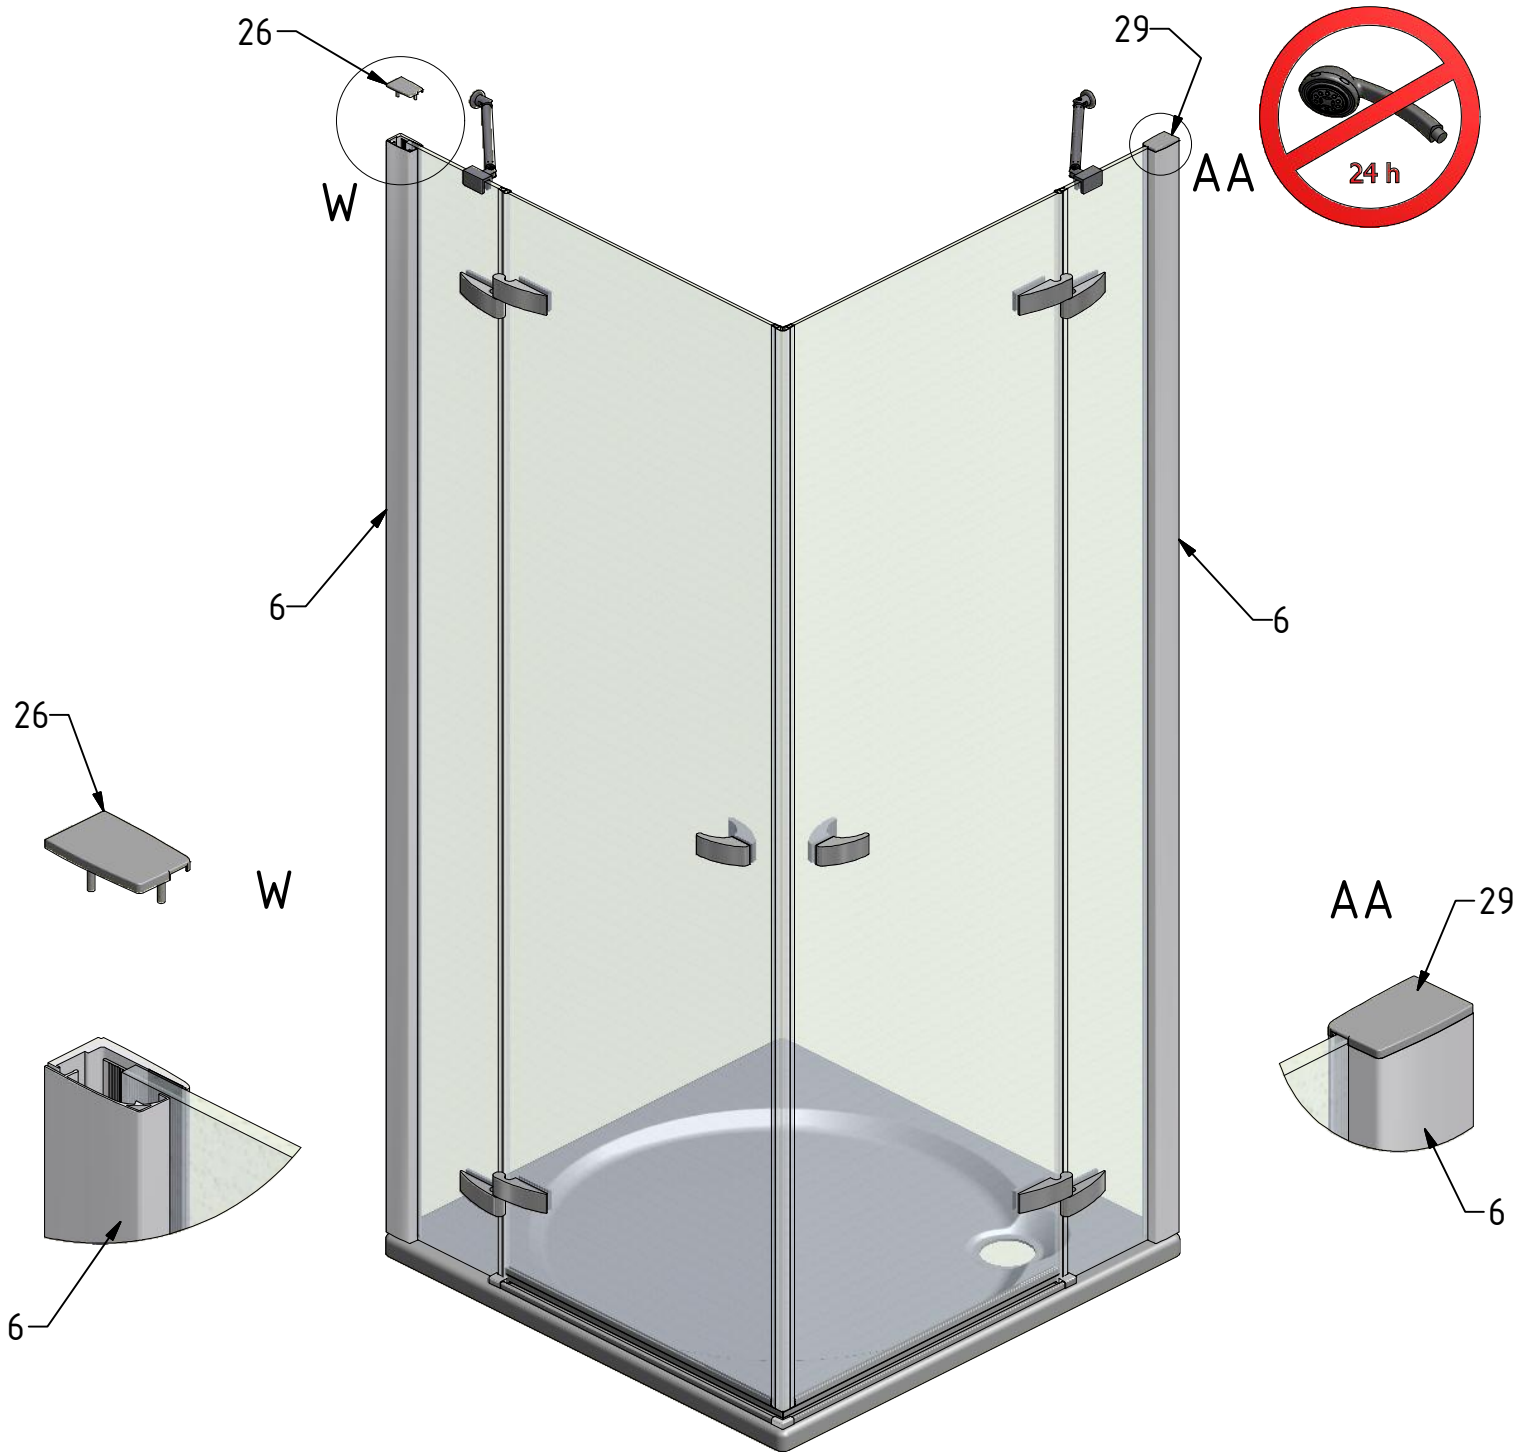

## GDOP1

M6x18 is only for 6mm GLASS!!!

M6x20 is only for 8mm GLASS!!!

I,H,J

I,H,J