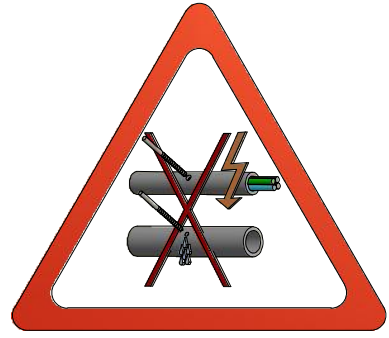

## GDOP1

M6x18 is only for 6mm GLASS!!!

M6x20 is only for 8mm GLASS!!!

I,H,J

I,H,J