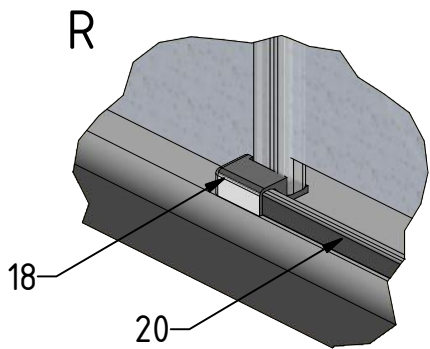

## GDOP1

M6x18 is only for 6mm GLASS!!!

M6x20 is only for 8mm GLASS!!!

I,H,J

I,H,J