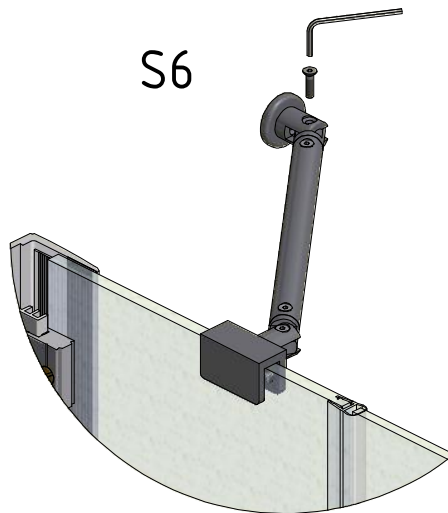

## GDOP1

M6x18 is only for 6mm GLASS!!!

M6x20 is only for 8mm GLASS!!!

I,H,J

I,H,J