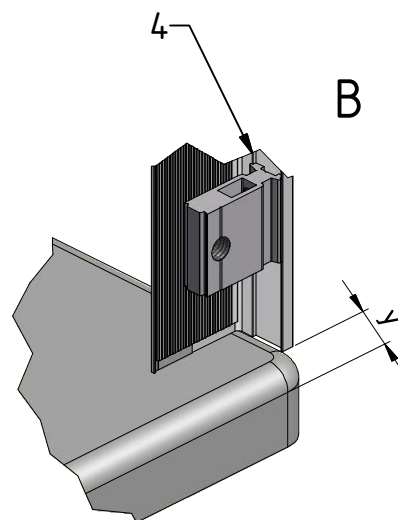

## GDOP1

M6x18 is only for 6mm GLASS!!!

M6x20 is only for 8mm GLASS!!!

I,H,J

I,H,J