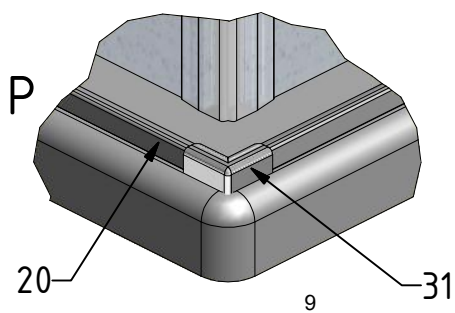

## GDOP1

M6x18 is only for 6mm GLASS!!!

M6x20 is only for 8mm GLASS!!!

I,H,J

I,H,J