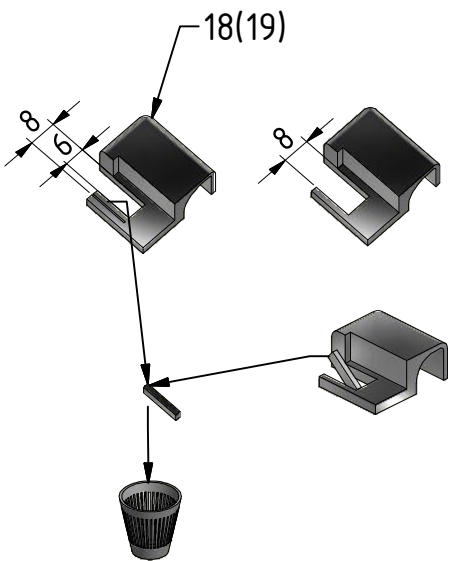

## GDOP1

M6x18 is only for 6mm GLASS!!!

M6x20 is only for 8mm GLASS!!!

I,H,J

I,H,J