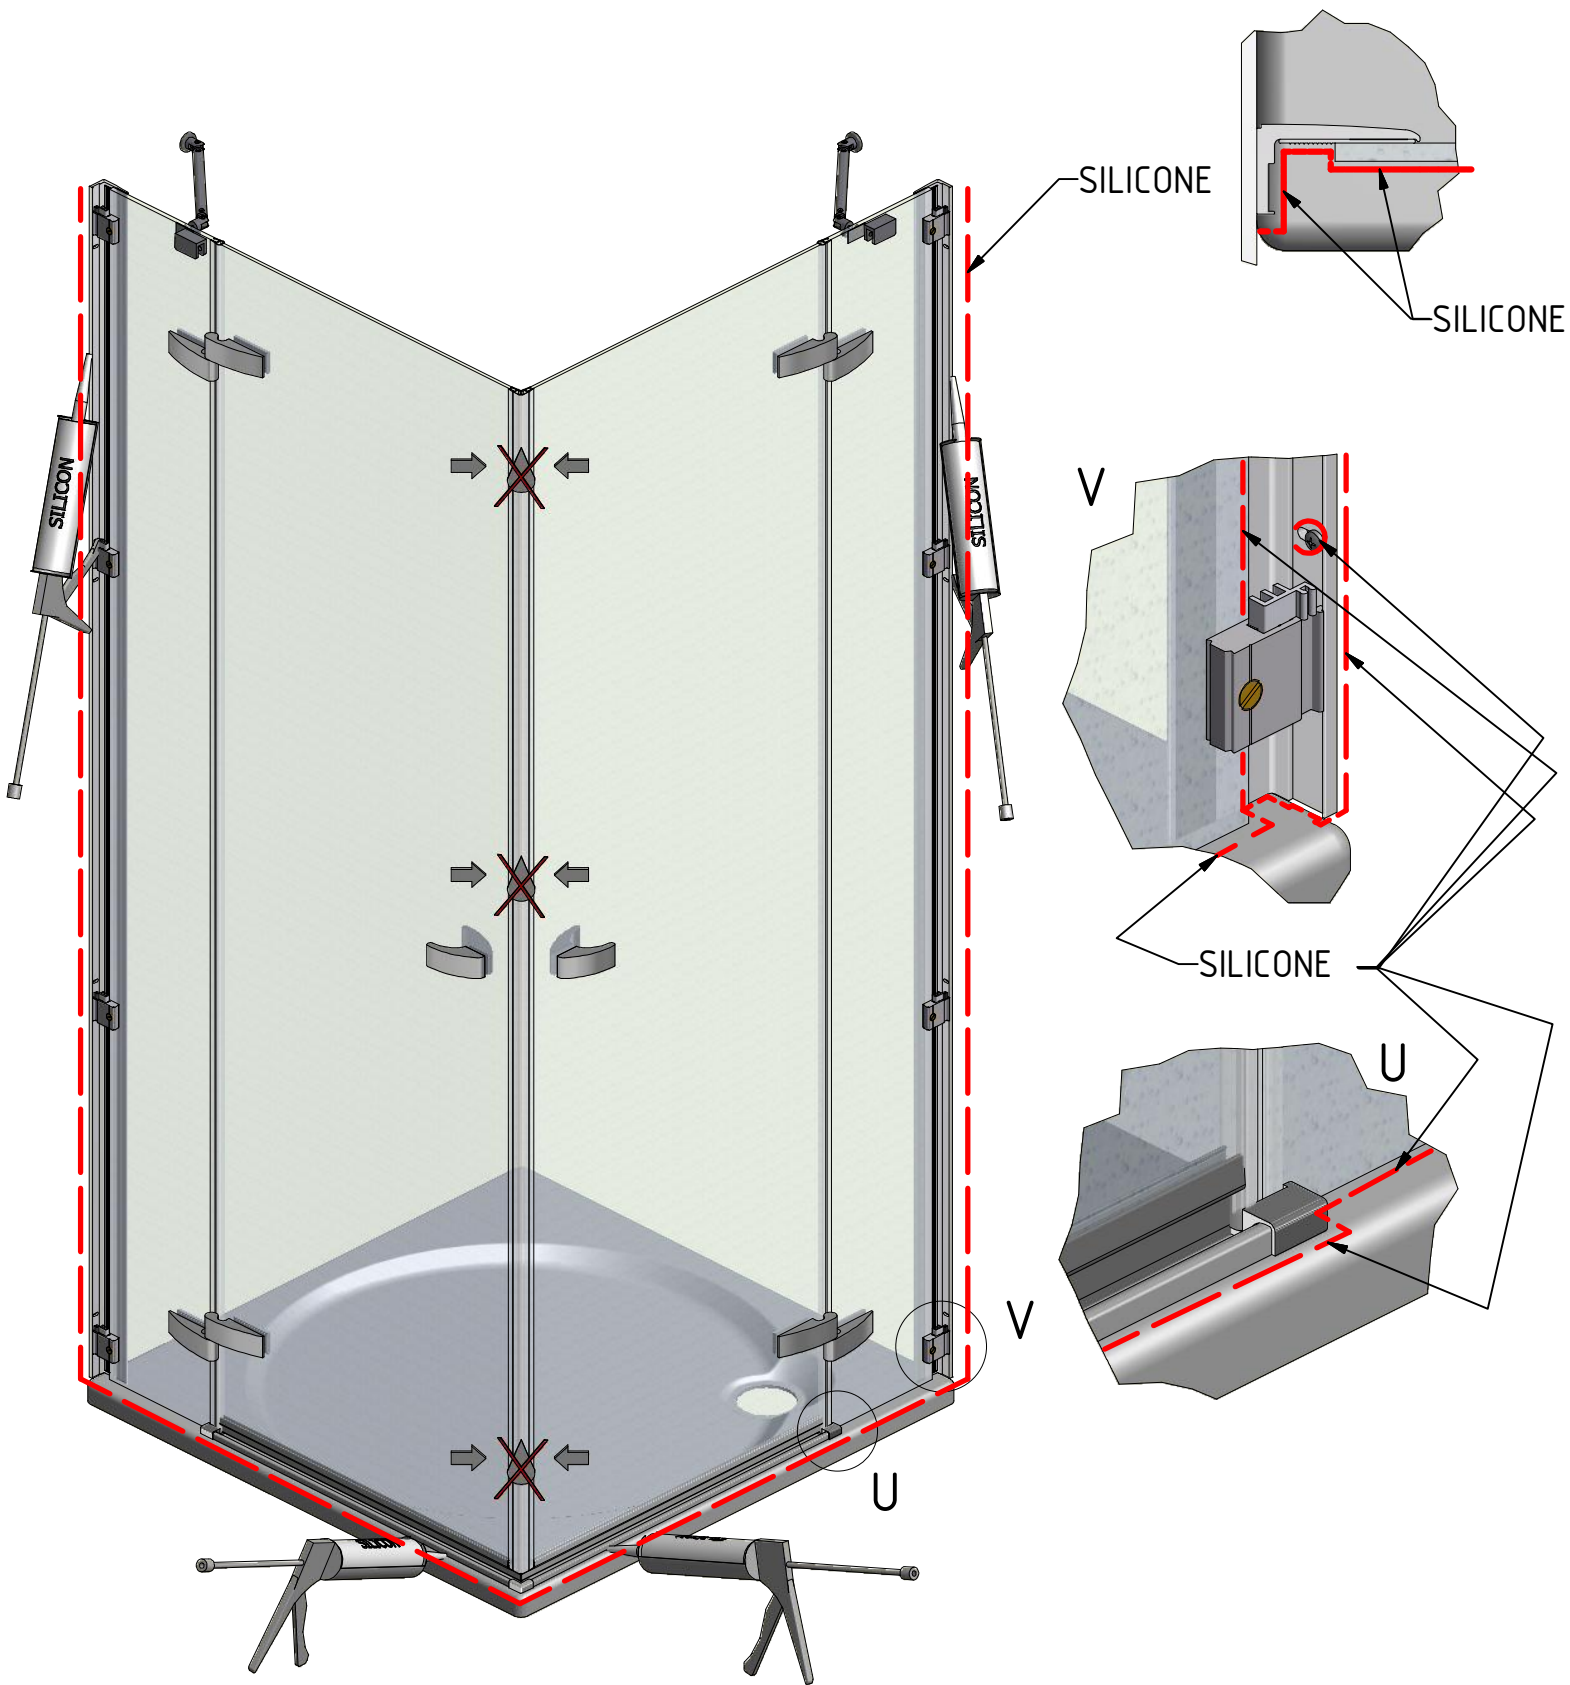

## GDOP1

M6x18 is only for 6mm GLASS!!!

M6x20 is only for 8mm GLASS!!!

I,H,J

I,H,J