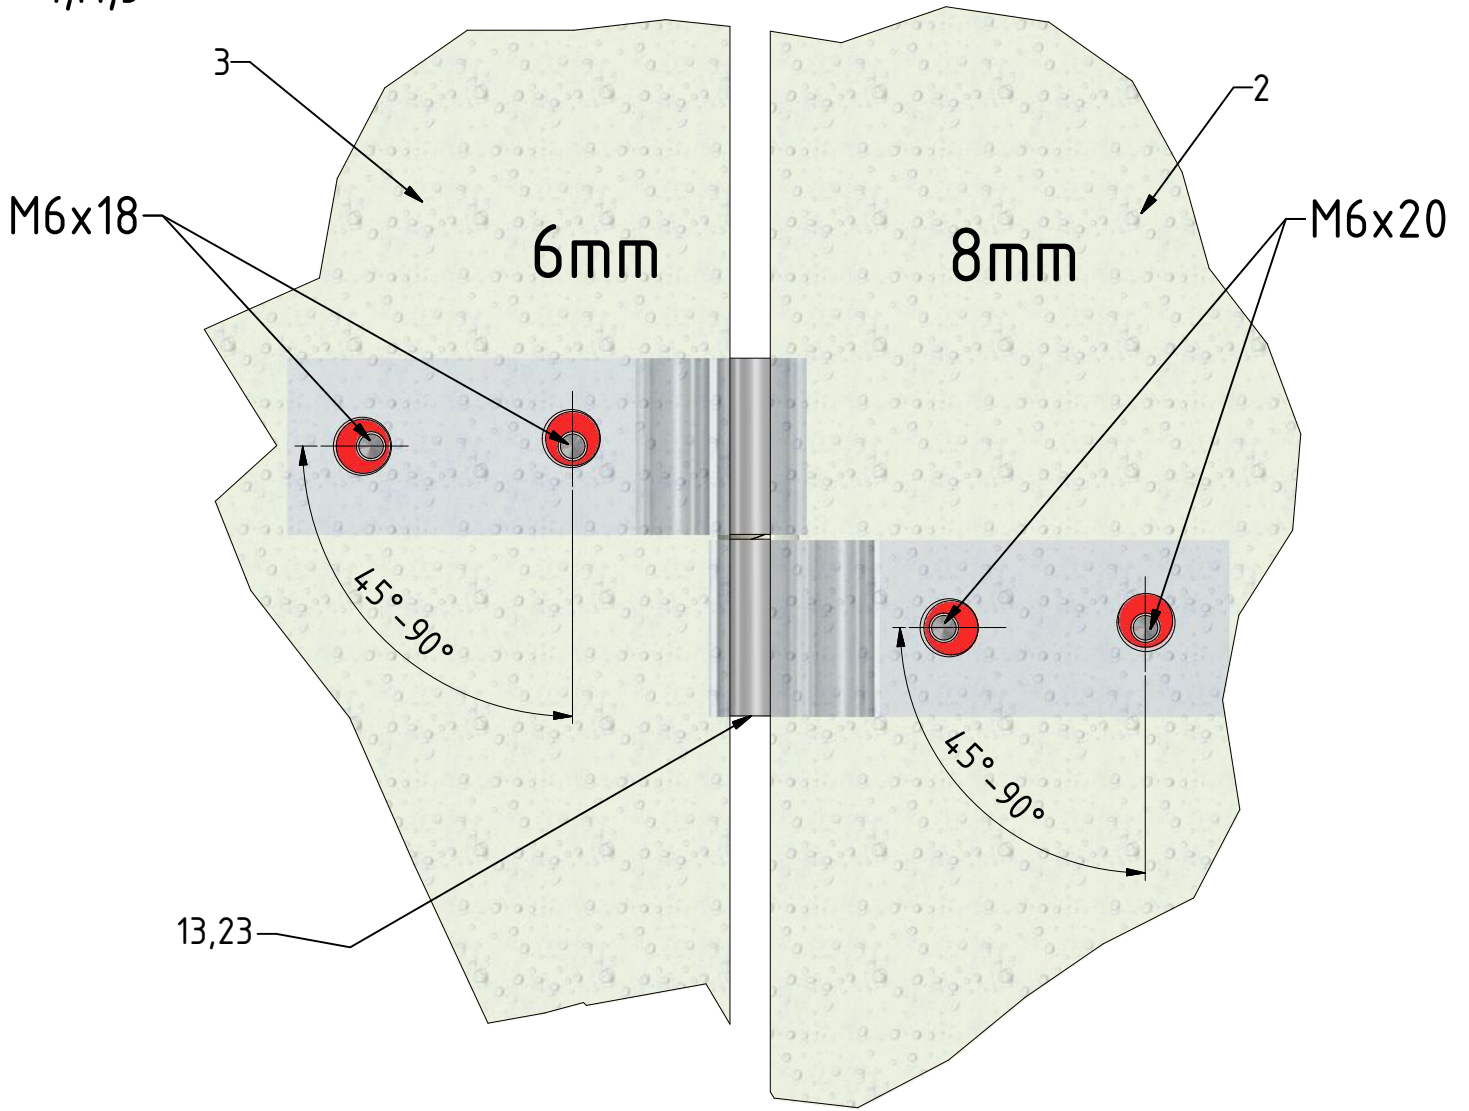

## GDOP1

M6x18 is only for 6mm GLASS!!!

M6x20 is only for 8mm GLASS!!!

I,H,J

I,H,J