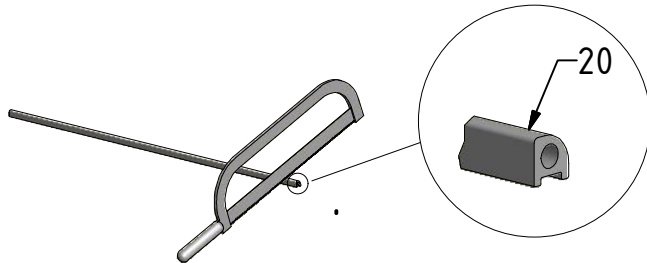

## GDOP1

M6x18 is only for 6mm GLASS!!!

M6x20 is only for 8mm GLASS!!!

I,H,J

I,H,J