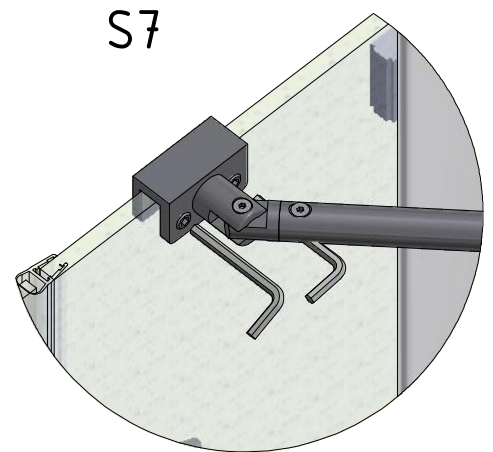

## GDOP1

M6x18 is only for 6mm GLASS!!!

M6x20 is only for 8mm GLASS!!!

I,H,J

I,H,J