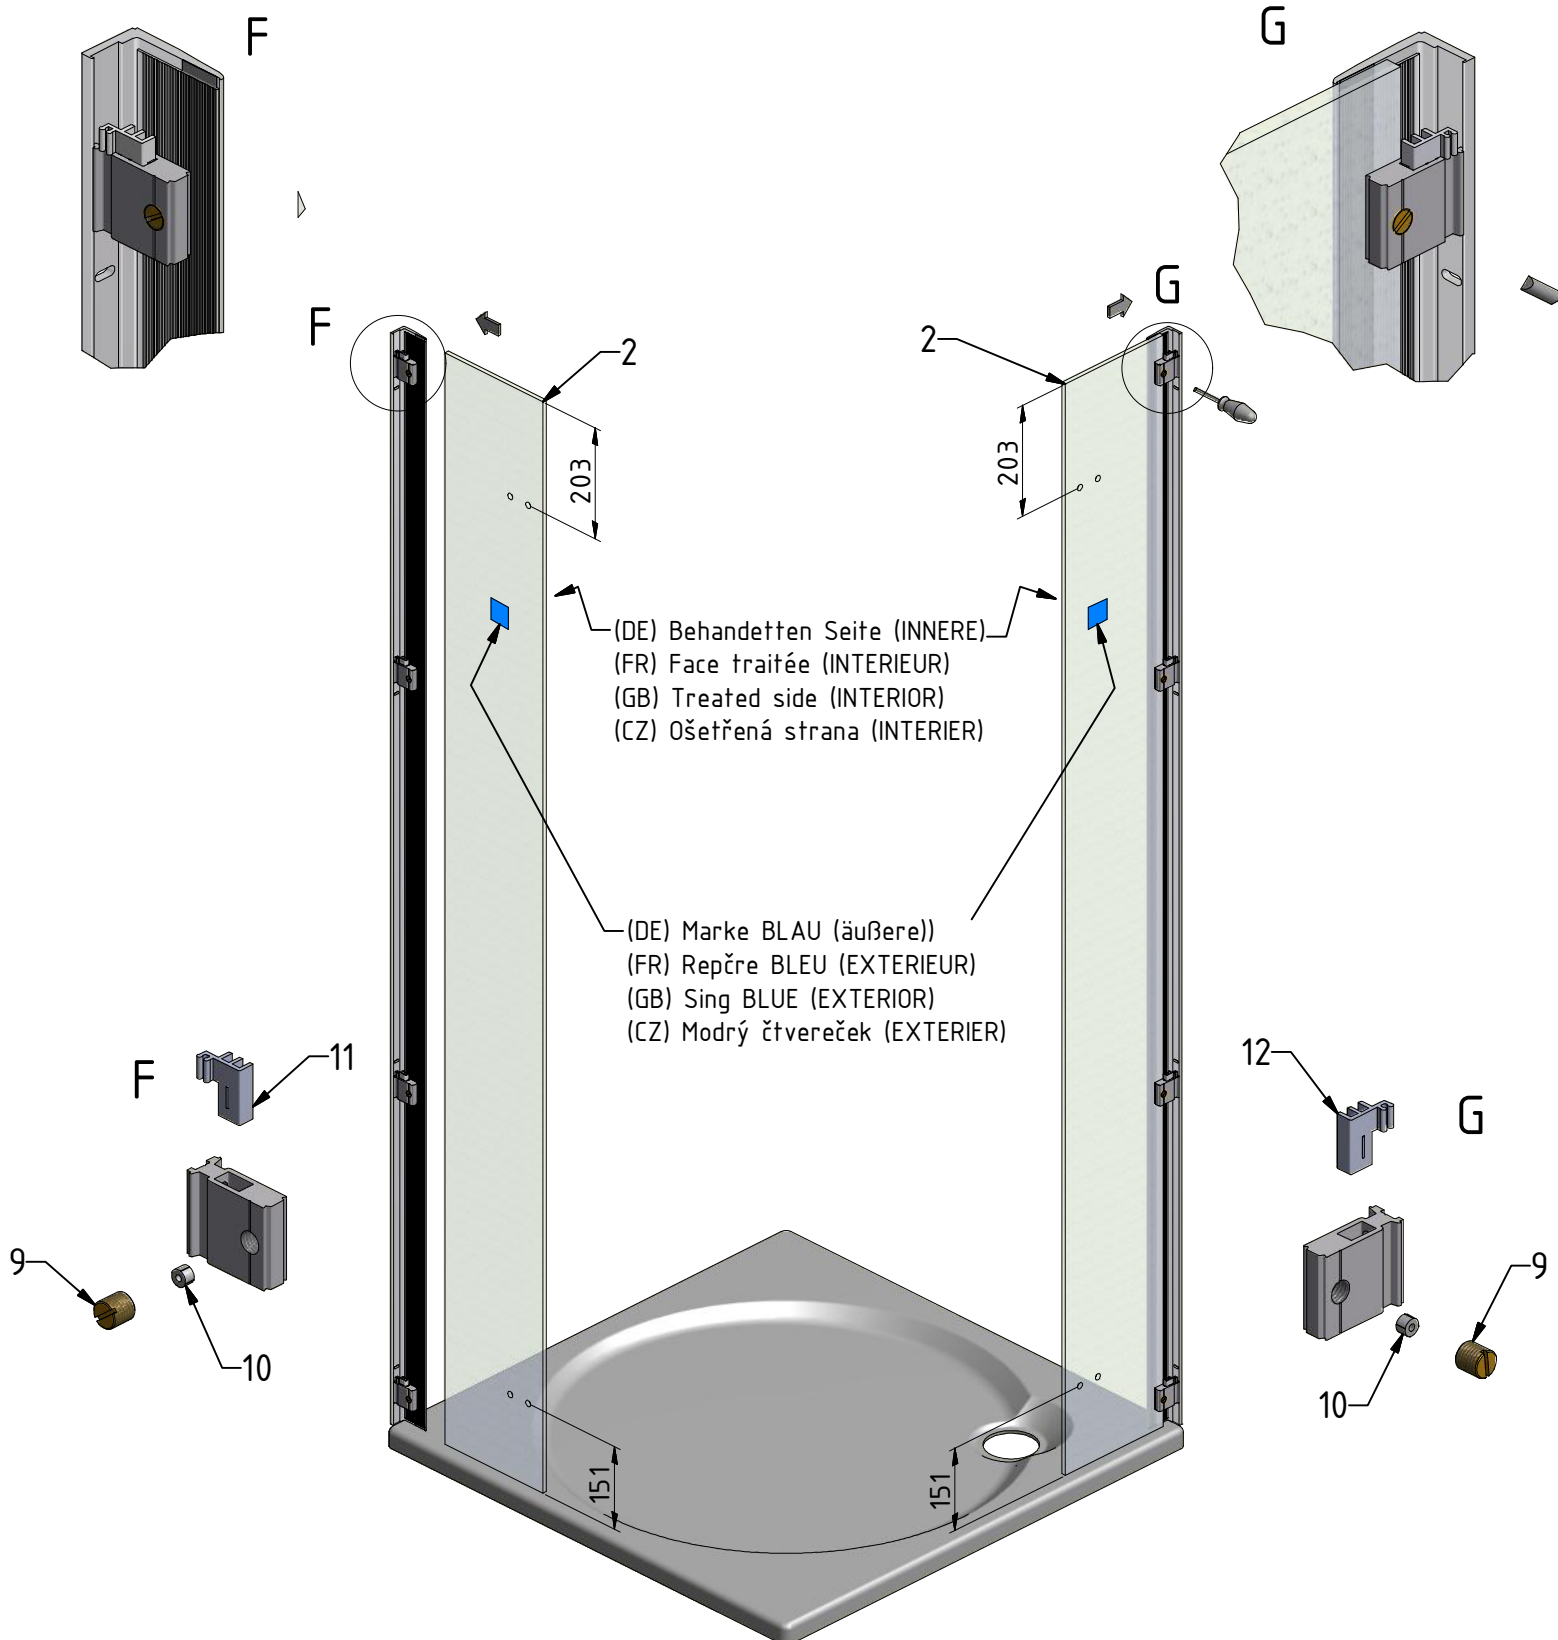

## GDOP1

M6x18 is only for 6mm GLASS!!!

M6x20 is only for 8mm GLASS!!!

I,H,J

I,H,J