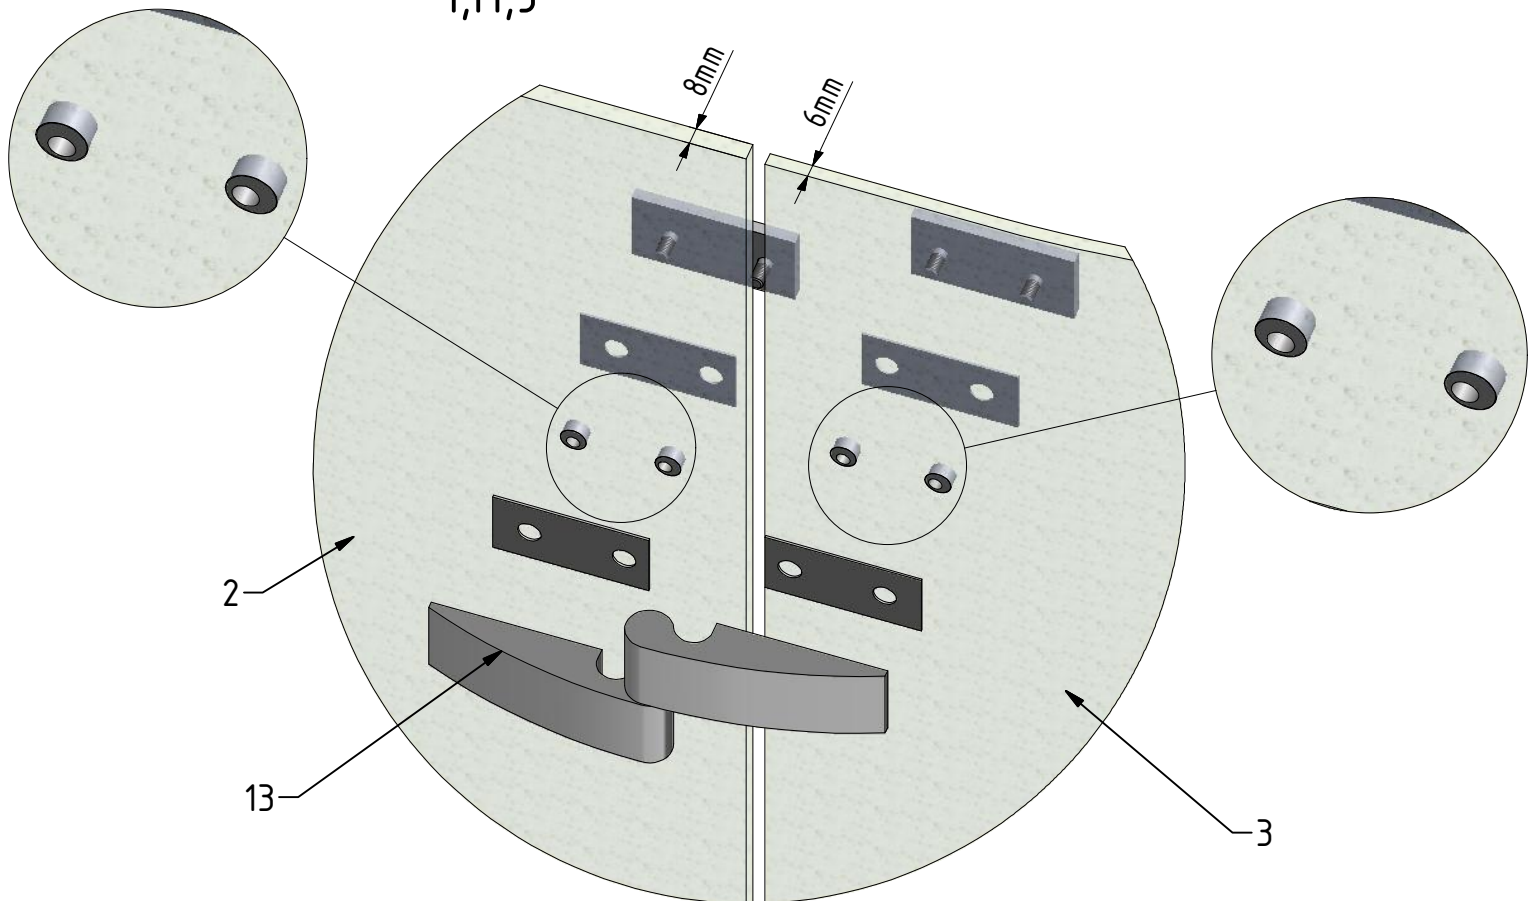

## GDOP1

M6x18 is only for 6mm GLASS!!!

M6x20 is only for 8mm GLASS!!!

I,H,J

I,H,J