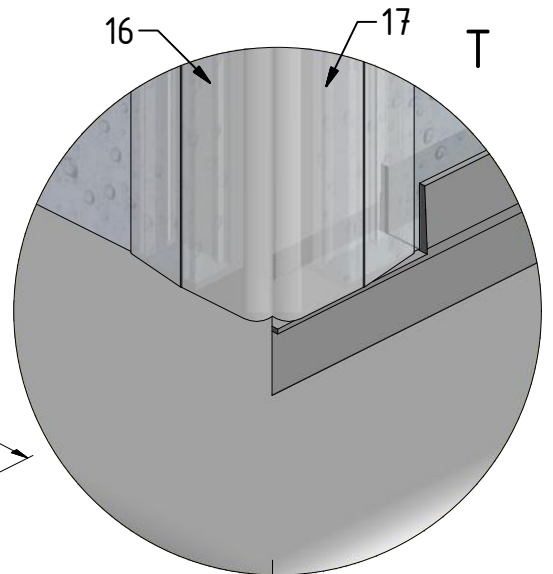

## GDOP1

M6x18 is only for 6mm GLASS!!!

M6x20 is only for 8mm GLASS!!!

I,H,J

I,H,J