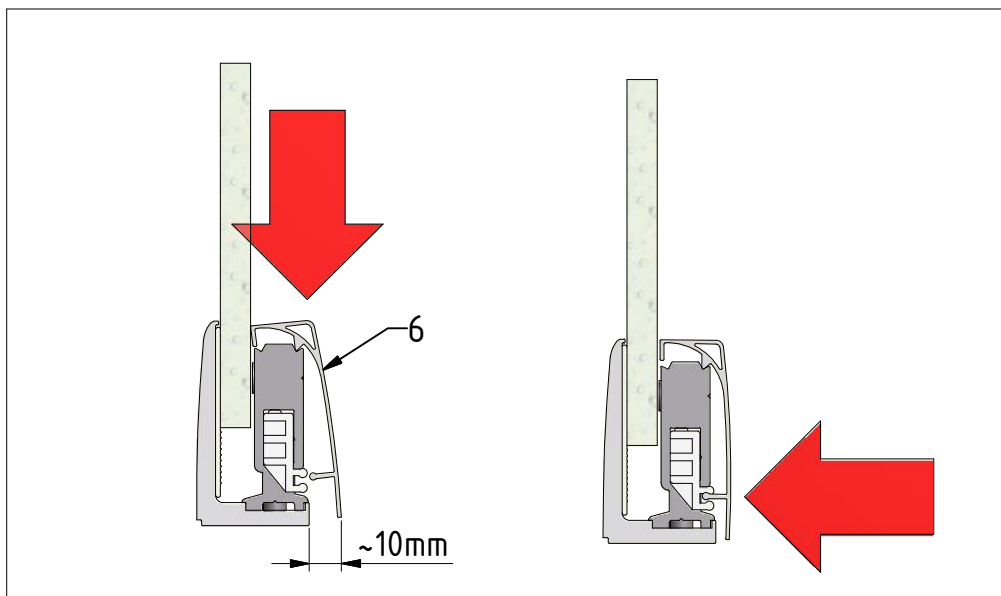

## GDOP1

M6x18 is only for 6mm GLASS!!!

M6x20 is only for 8mm GLASS!!!

I,H,J

I,H,J