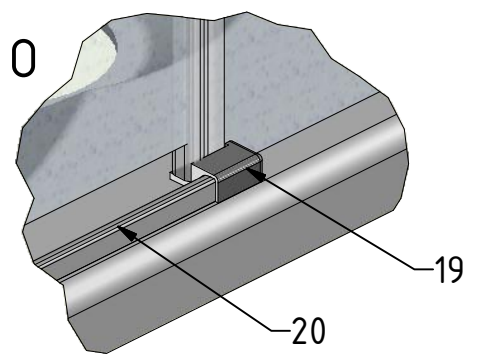

## GDOP1

M6x18 is only for 6mm GLASS!!!

M6x20 is only for 8mm GLASS!!!

I,H,J

I,H,J