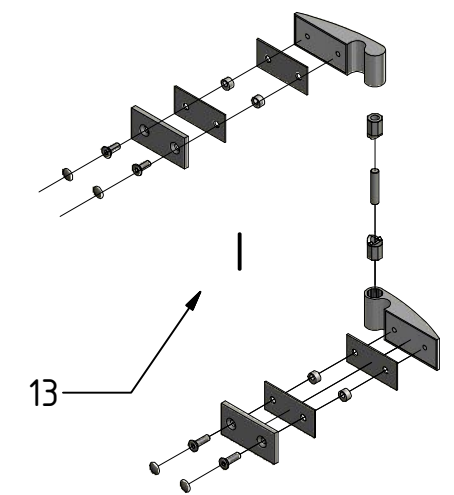

## GDOP1

M6x18 is only for 6mm GLASS!!!

M6x20 is only for 8mm GLASS!!!

I,H,J

I,H,J