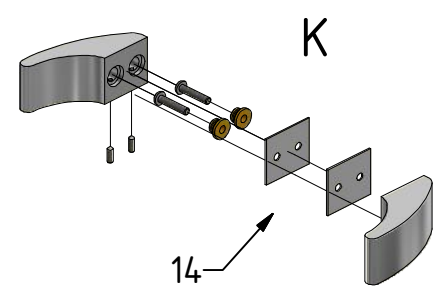

## GDOP1

M6x18 is only for 6mm GLASS!!!

M6x20 is only for 8mm GLASS!!!

I,H,J

I,H,J