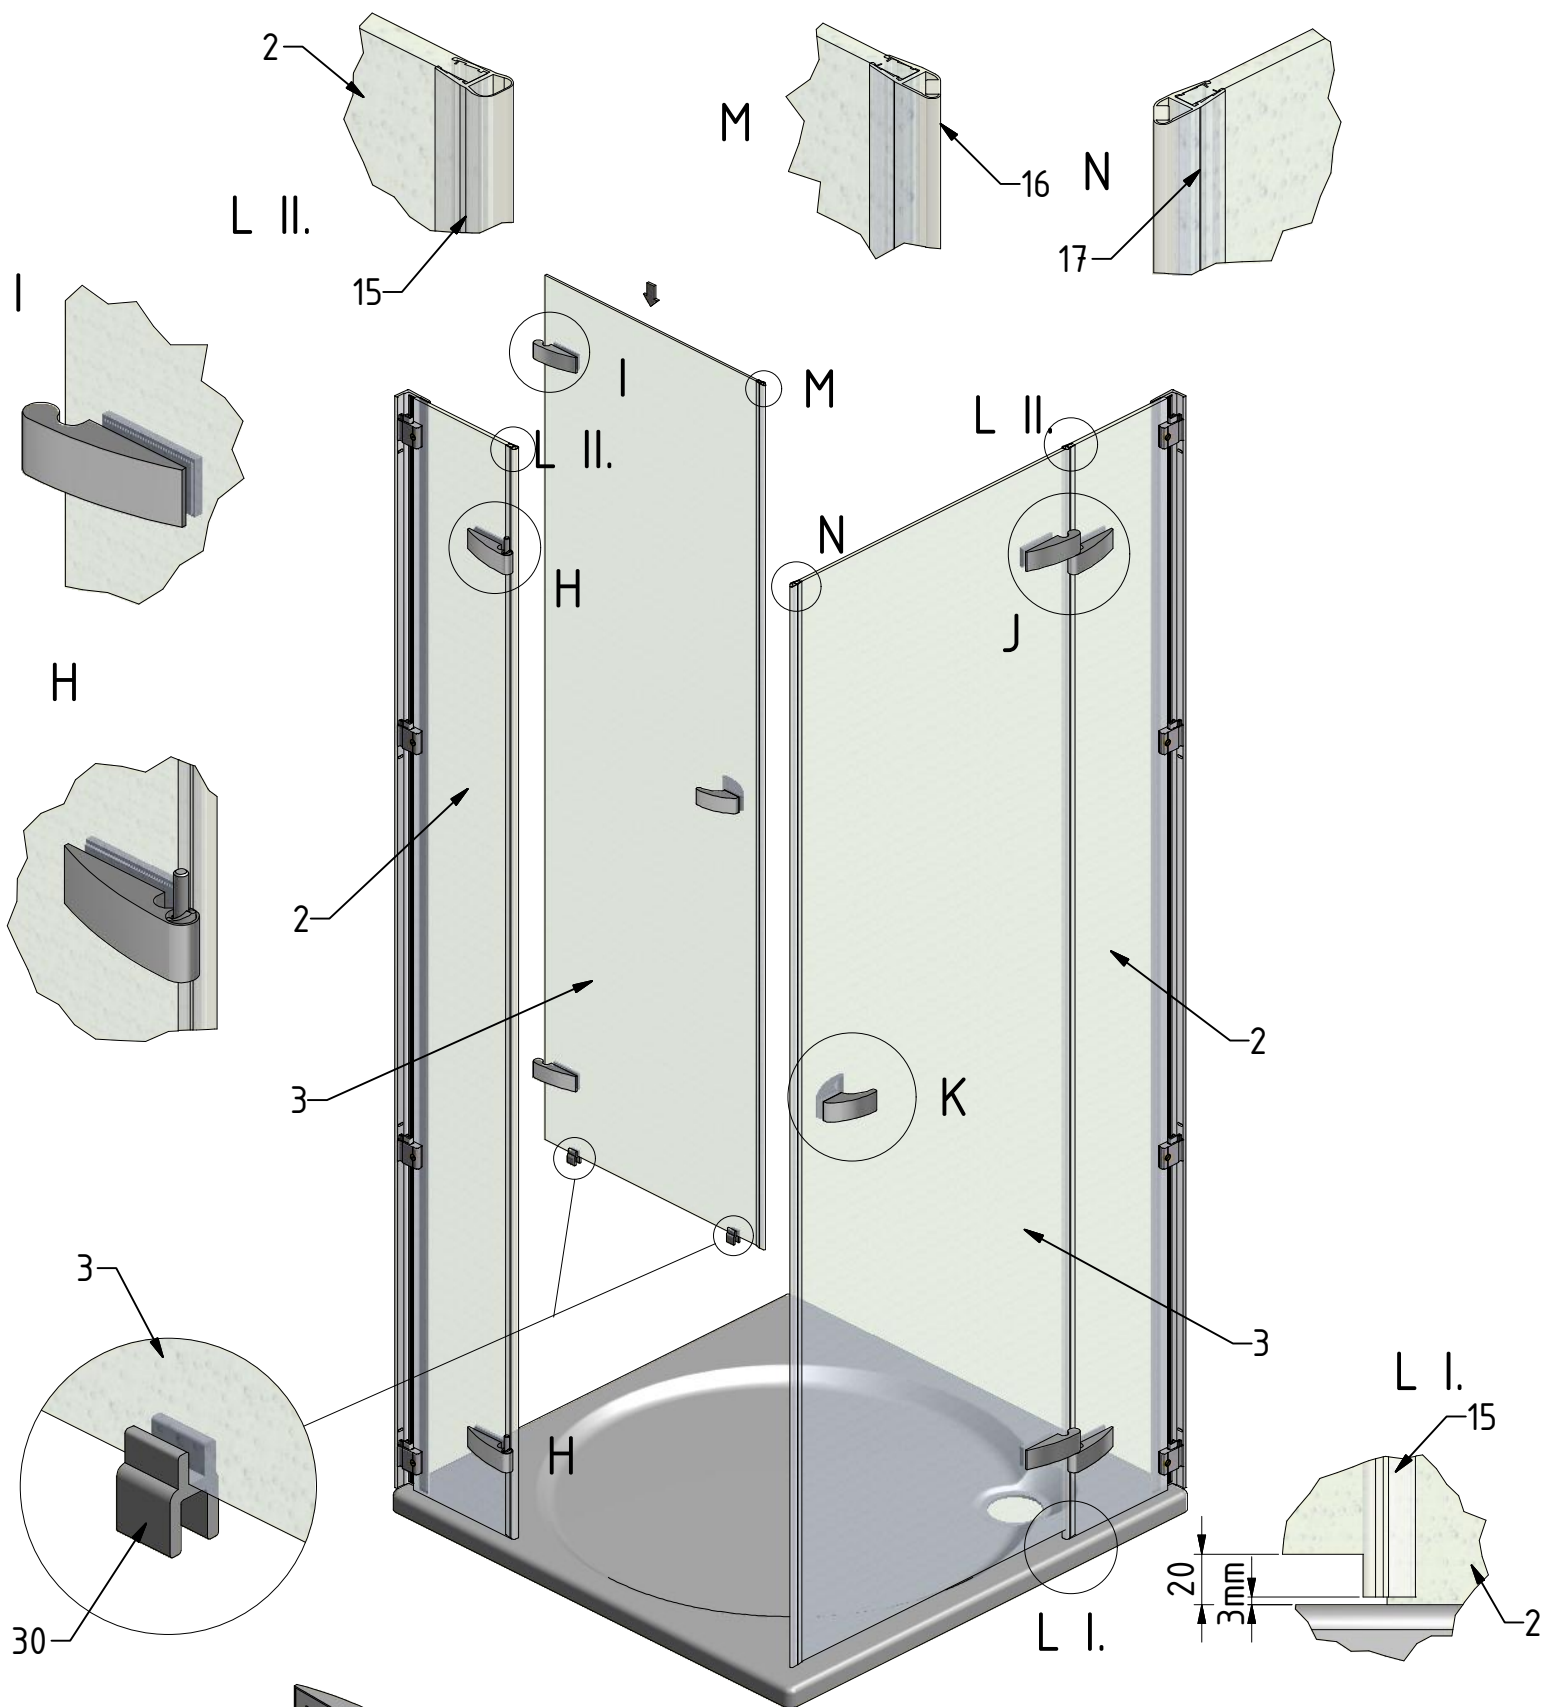

## GDOP1

M6x18 is only for 6mm GLASS!!!

M6x20 is only for 8mm GLASS!!!

I,H,J

I,H,J