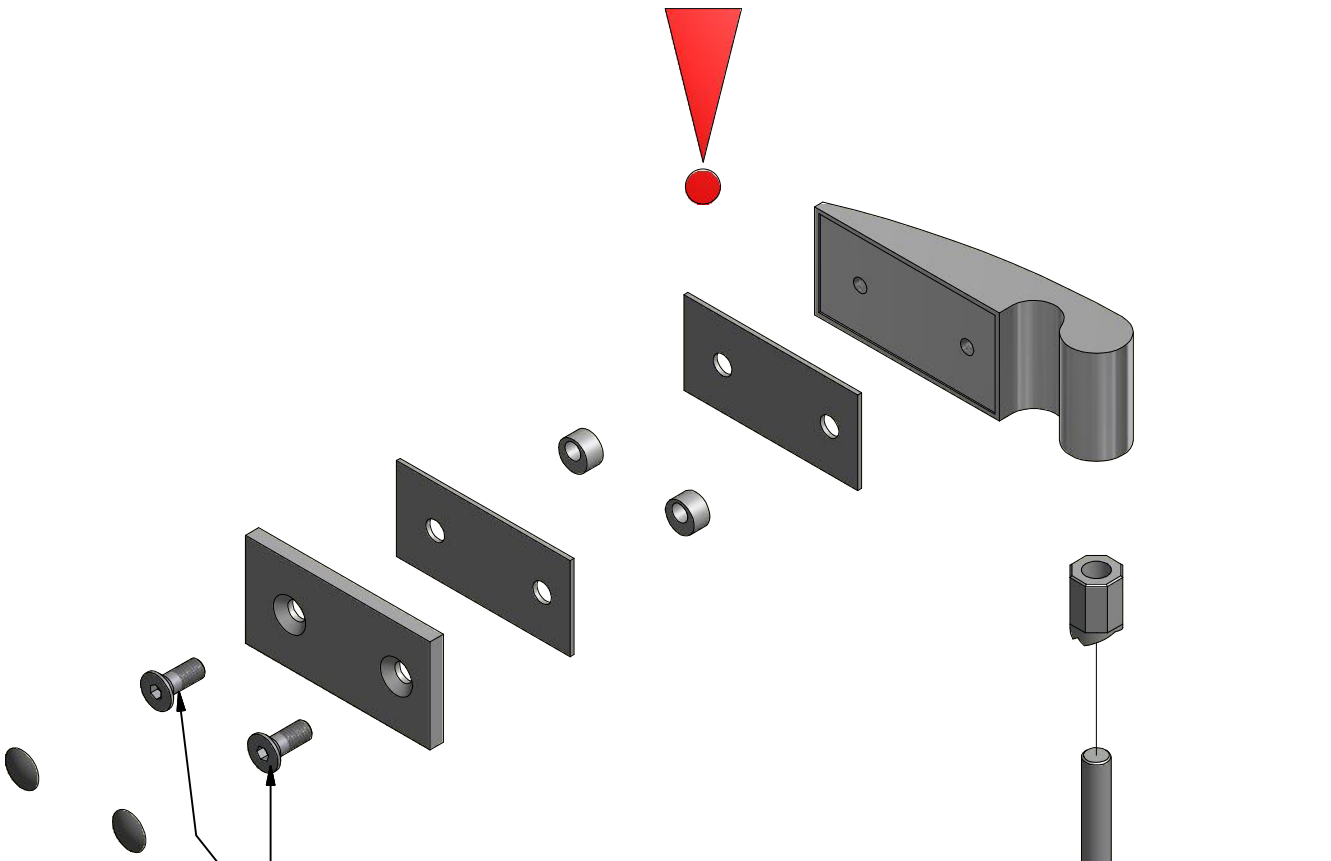

## GDOP1

M6x18 is only for 6mm GLASS!!!

M6x20 is only for 8mm GLASS!!!

I,H,J

I,H,J