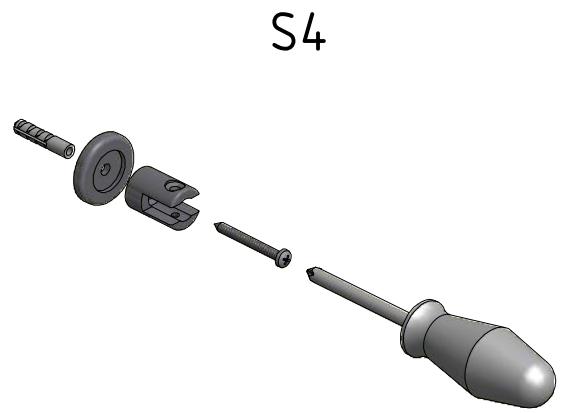

## GDOP1

M6x18 is only for 6mm GLASS!!!

M6x20 is only for 8mm GLASS!!!

I,H,J

I,H,J