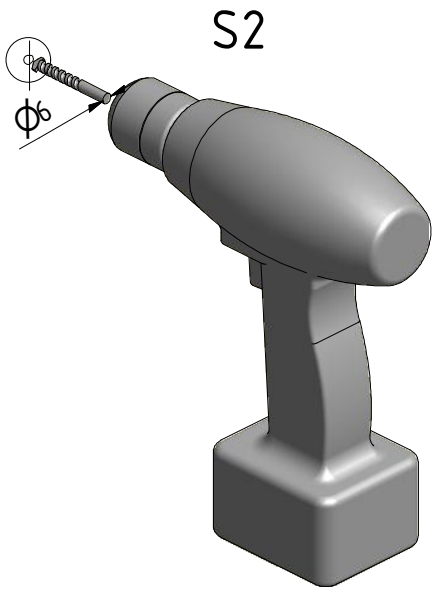

## GDOP1

M6x18 is only for 6mm GLASS!!!

M6x20 is only for 8mm GLASS!!!

I,H,J

I,H,J