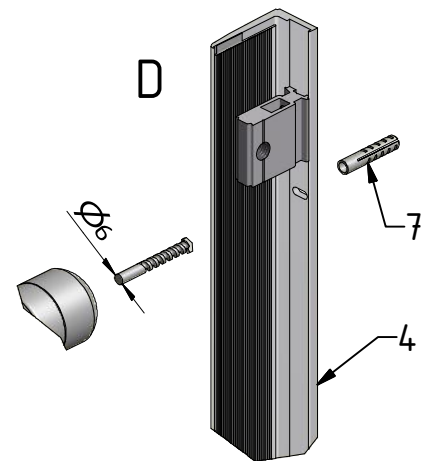

## GDOP1

M6x18 is only for 6mm GLASS!!!

M6x20 is only for 8mm GLASS!!!

I,H,J

I,H,J