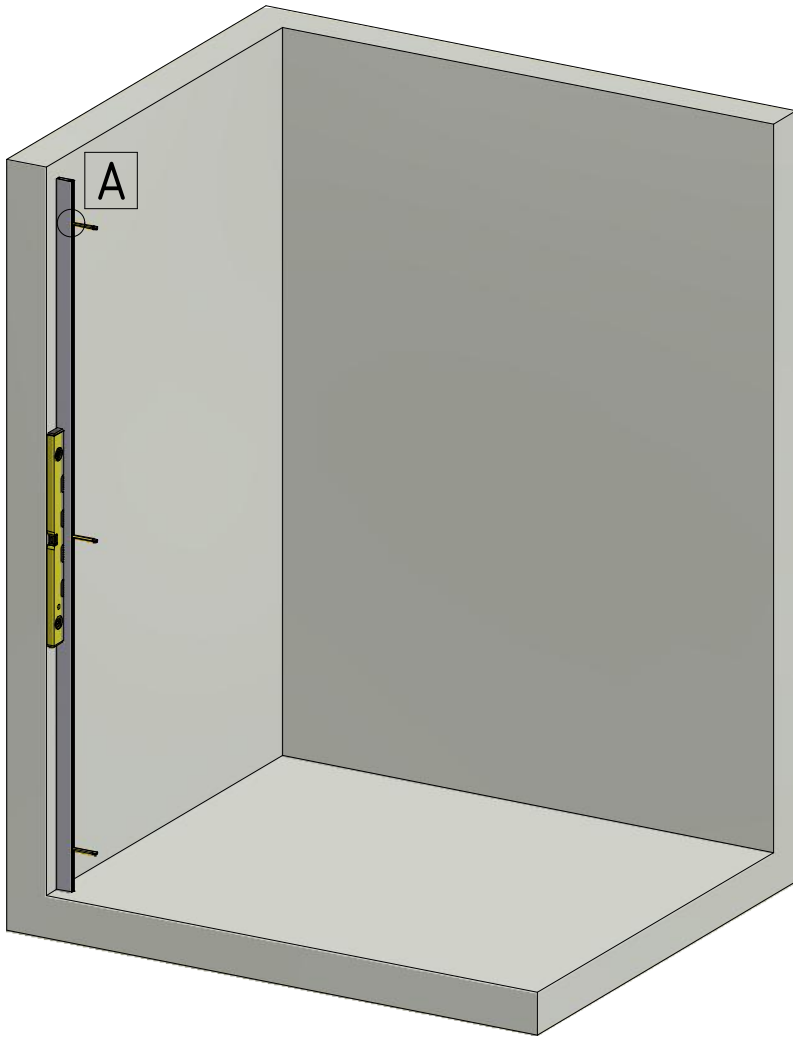

Sanitary Systems

Roth Calida TWF

Roth

**Montageanleitung
Assembling Instruction
Montážní návod**

Shower for life

TYPE	X MIN (mm)	X MAX (mm)
WALK IN 800	773	800
WALK IN 900	873	900
WALK IN 1000	973	1000
WALK IN 1100	1073	1100
WALK IN 1200	1173	1200
WALK IN 1400	1373	1400

7. 1x (P291)

8. 1x (M4364)

ST 3,9 x 35

2.

1. 1x (V247)

1.

(1: 1)
Label ETC 30mm

DECOR FOLIE
OUTSIDE