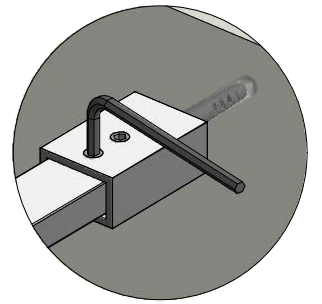

7. 1x (P291)

8. 1x (M4364)

ST 3,9 x 35

2.

1. 1x (V247)

1.

(1: 1)
Label ETC 30mm

DECOR FOLIE
OUTSIDE

Label ETC 30mm
INSIDE

G

SILICONE

SILICONE

Roth Energy and Sanitary Systems

Generation

- > Solar systems
- > Heat pump systems
- > Solar heat pump systems

Storage