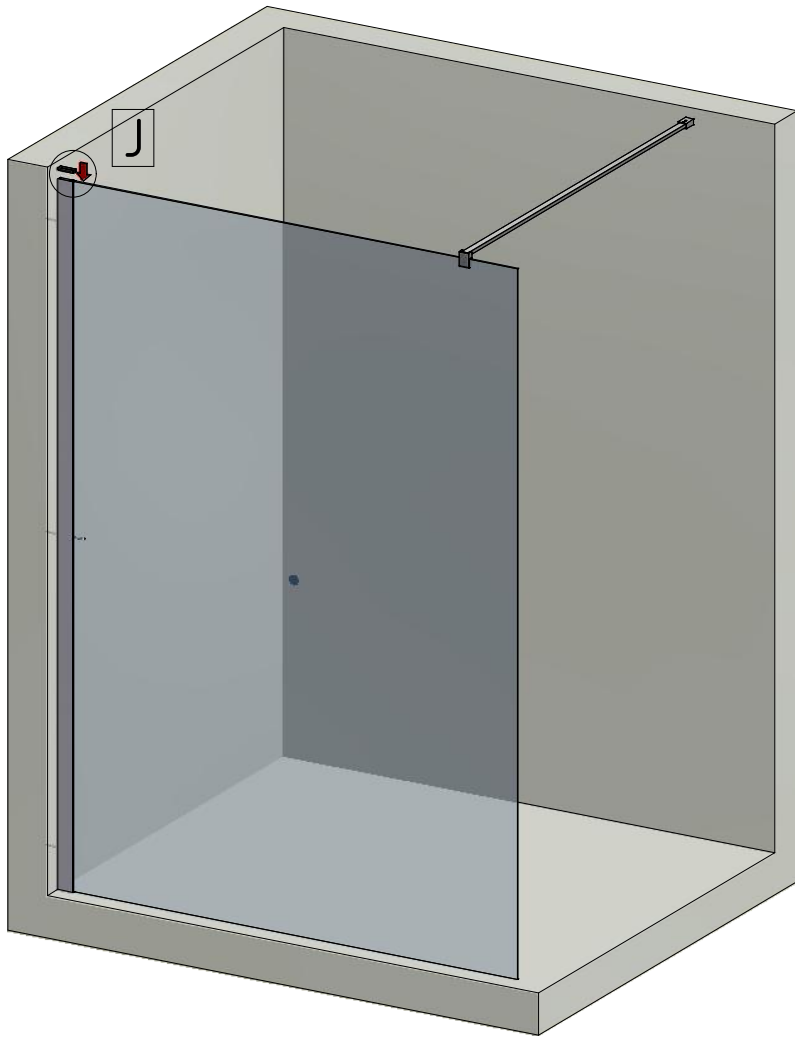

Label ETC 30mm
INSIDE

G

SILICONE

SILICONE

Roth Energy and Sanitary Systems

Generation

- > Solar systems
- > Heat pump systems
- > Solar heat pump systems

Storage