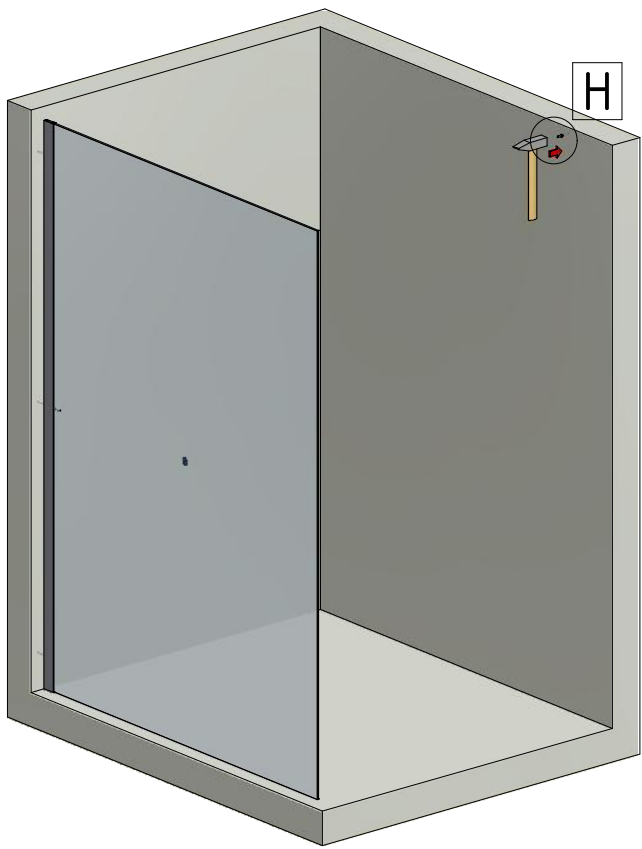

Sanitary Systems

Roth Calida TWF

Roth

**Montageanleitung
Assembling Instruction
Montážní návod**

Shower for life

TYPE	X MIN (mm)	X MAX (mm)
WALK IN 800	773	800
WALK IN 900	873	900
WALK IN 1000	973	1000
WALK IN 1100	1073	1100
WALK IN 1200	1173	1200
WALK IN 1400	1373	1400

7. 1x (P291)

8. 1x (M4364)

ST 3,9 x 35

2.

1. 1x (V247)

1.

(1: 1)
Label ETC 30mm

DECOR FOLIE
OUTSIDE

Label ETC 30mm
INSIDE

G

SILICONE

SILICONE

Roth Energy and Sanitary Systems

Generation

- > Solar systems
- > Heat pump systems
- > Solar heat pump systems

Storage