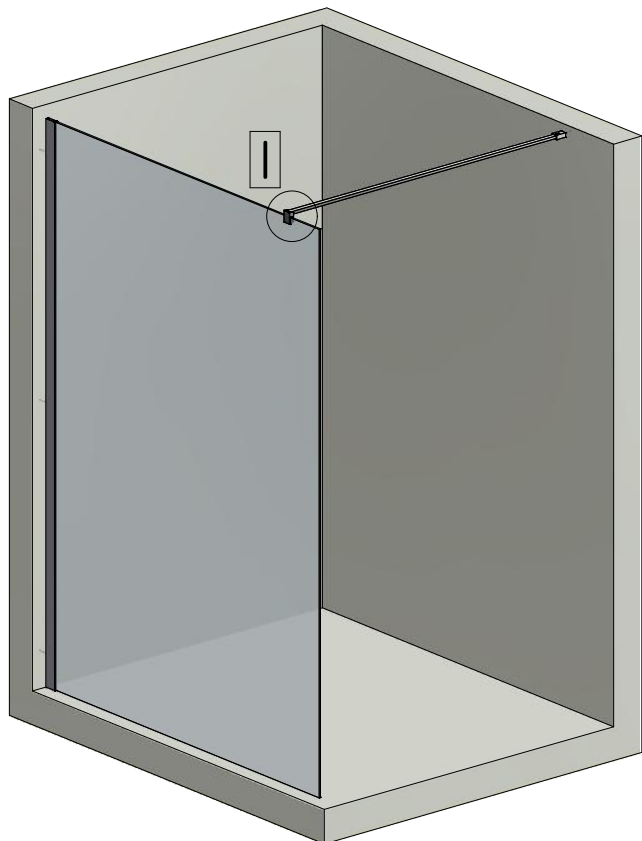

Sanitary Systems

Roth Calida TWF

Roth

**Montageanleitung
Assembling Instruction
Montážní návod**

Shower for life

TYPE	X MIN (mm)	X MAX (mm)
WALK IN 800	773	800
WALK IN 900	873	900
WALK IN 1000	973	1000
WALK IN 1100	1073	1100
WALK IN 1200	1173	1200
WALK IN 1400	1373	1400

7. 1x (P291)

8. 1x (M4364)

ST 3,9 x 35

2.

1. 1x (V247)

1.

(1: 1)
Label ETC 30mm

DECOR FOLIE
OUTSIDE

Label ETC 30mm
INSIDE

G

SILICONE

SILICONE

Roth Energy and Sanitary Systems

Generation

- > Solar systems
- > Heat pump systems
- > Solar heat pump systems

Storage