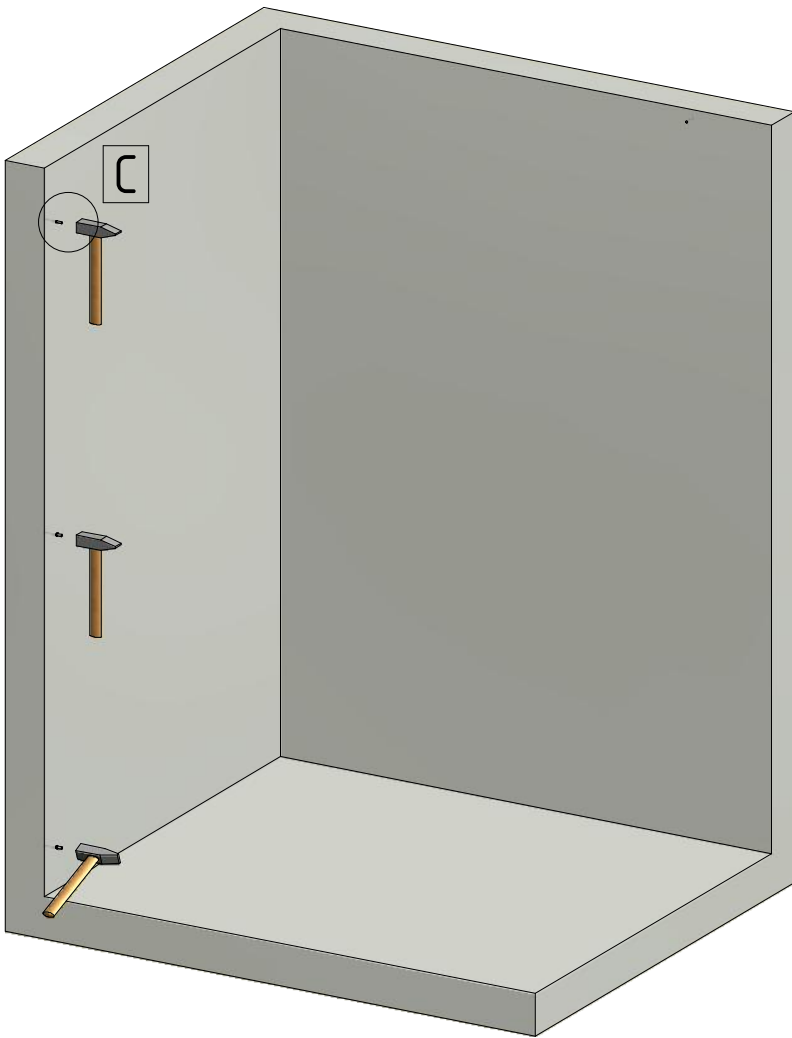

7. 1x (P291)

8. 1x (M4364)

ST 3,9 x 35

2.

1. 1x (V247)

1.

(1: 1)
Label ETC 30mm

DECOR FOLIE
OUTSIDE

Label ETC 30mm
INSIDE

G

SILICONE

SILICONE

Roth Energy and Sanitary Systems

Generation

- > Solar systems
- > Heat pump systems
- > Solar heat pump systems

Storage