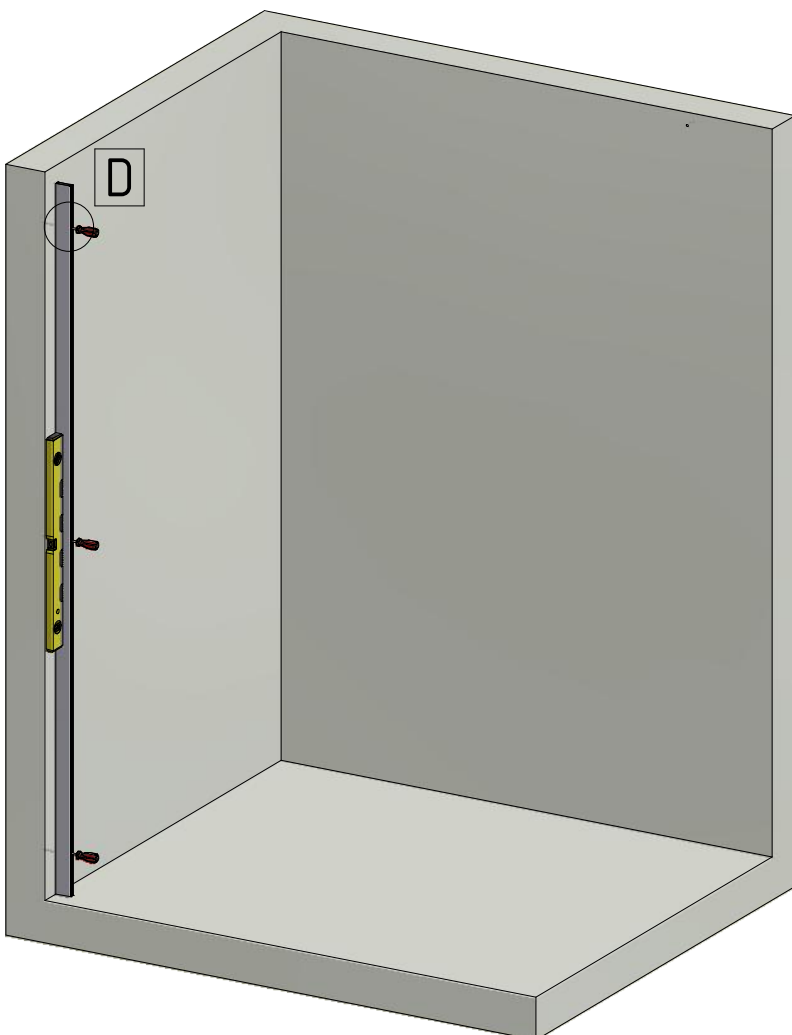

7. 1x (P291)

8. 1x (M4364)

ST 3,9 x 35

2.

1. 1x (V247)

1.

(1: 1)
Label ETC 30mm

DECOR FOLIE
OUTSIDE

Label ETC 30mm
INSIDE

G

SILICONE

SILICONE

Roth Energy and Sanitary Systems

Generation

- > Solar systems
- > Heat pump systems
- > Solar heat pump systems

Storage