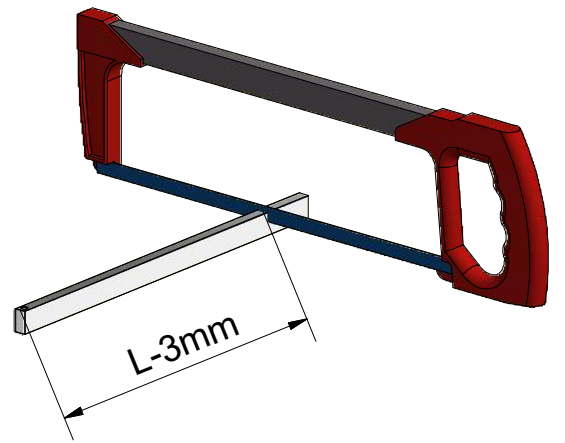

7. 1x (P291)

8. 1x (M4364)

ST 3,9 x 35

2.

1. 1x (V247)

1.

(1: 1)
Label ETC 30mm

DECOR FOLIE
OUTSIDE

Label ETC 30mm
INSIDE

G

SILICONE

SILICONE

Roth Energy and Sanitary Systems

Generation

- > Solar systems
- > Heat pump systems
- > Solar heat pump systems

Storage