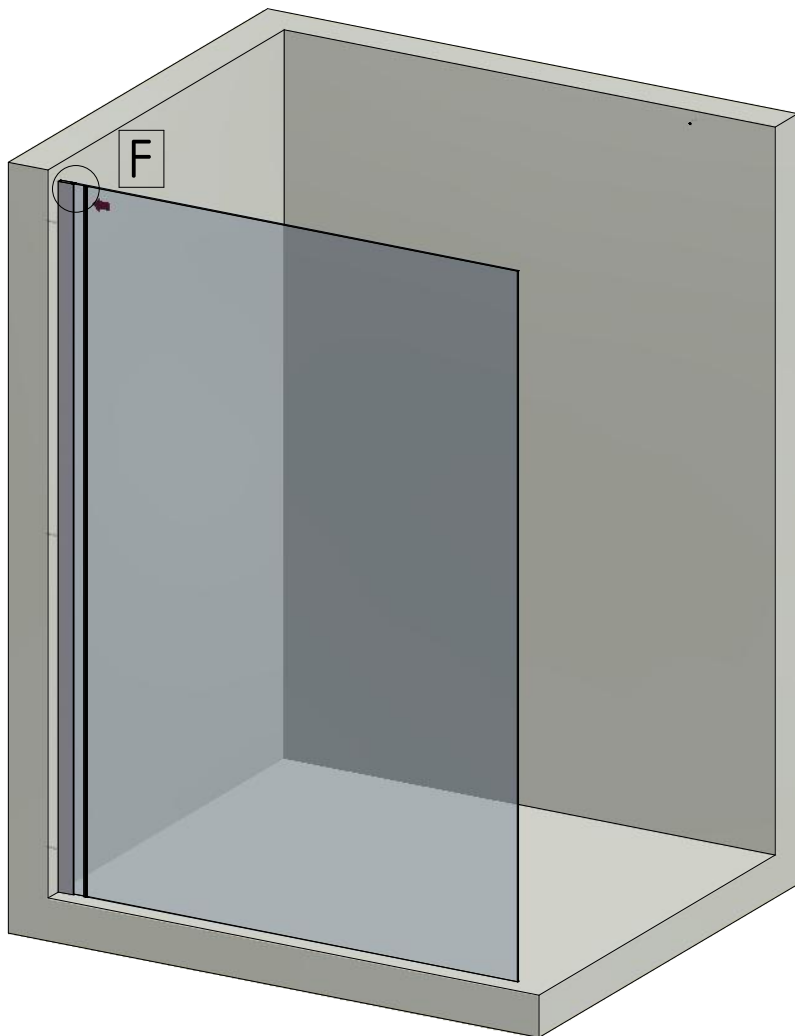

7. 1x (P291)

8. 1x (M4364)

ST 3,9 x 35

2.

1. 1x (V247)

1.

(1: 1)
Label ETC 30mm

DECOR FOLIE
OUTSIDE

Label ETC 30mm
INSIDE

G

SILICONE

SILICONE

Roth Energy and Sanitary Systems

Generation

- > Solar systems
- > Heat pump systems
- > Solar heat pump systems

Storage