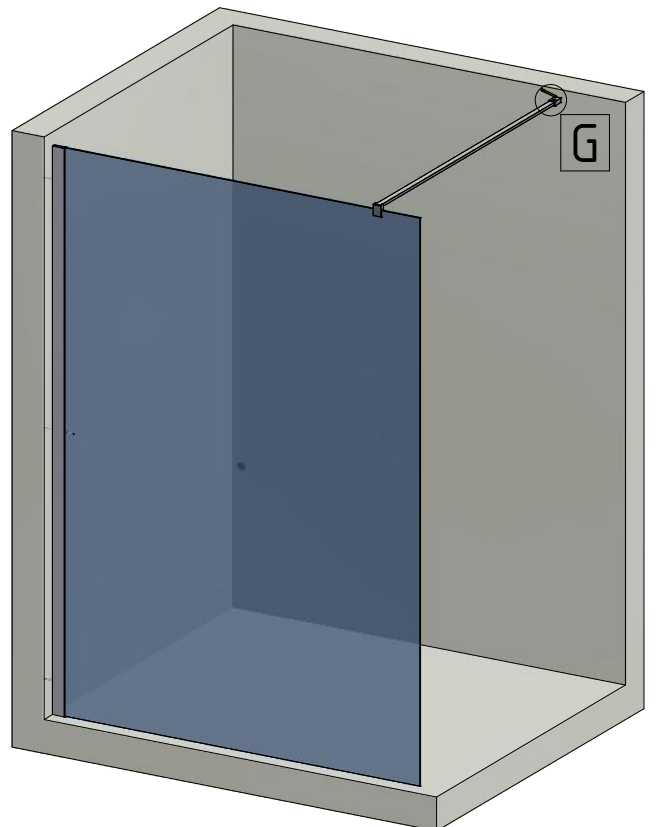

7. 1x (P291)

8. 1x (M4364)

ST 3,9 x 35

2.

1. 1x (V247)

1.

(1: 1)
Label ETC 30mm

DECOR FOLIE
OUTSIDE

Label ETC 30mm
INSIDE

G

SILICONE

SILICONE

Roth Energy and Sanitary Systems

Generation

- > Solar systems
- > Heat pump systems
- > Solar heat pump systems

Storage