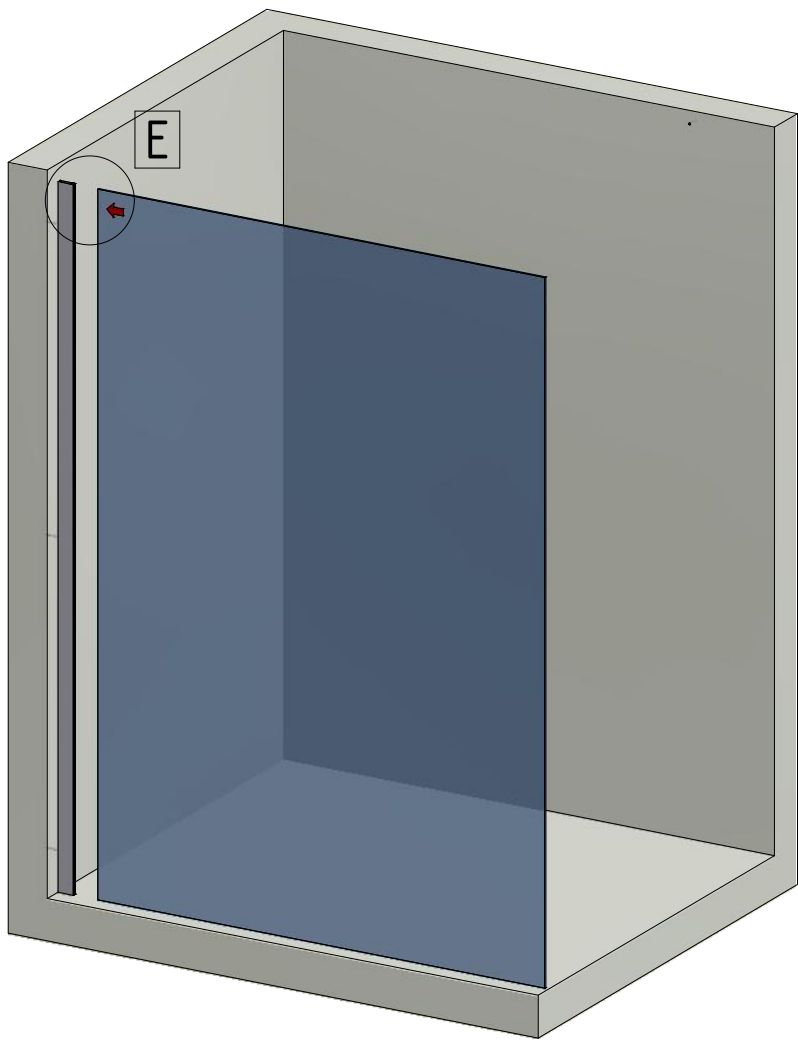

7. 1x (P291)

8. 1x (M4364)

ST 3,9 x 35

2.

1. 1x (V247)

1.

(1: 1)
Label ETC 30mm

DECOR FOLIE
OUTSIDE

Label ETC 30mm
INSIDE

G

SILICONE

SILICONE

Roth Energy and Sanitary Systems

Generation

- > Solar systems
- > Heat pump systems
- > Solar heat pump systems

Storage