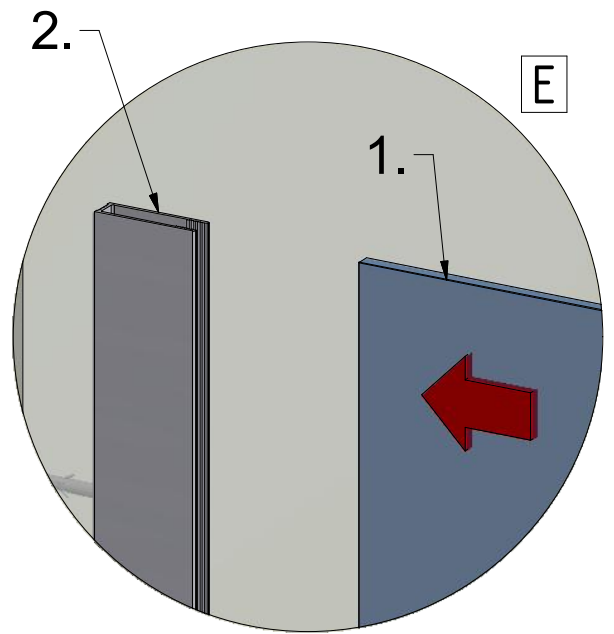

7. 1x (P291)

8. 1x (M4364)

ST 3,9 x 35

2.

1. 1x (V247)

1.

(1: 1)
Label ETC 30mm

DECOR FOLIE
OUTSIDE

Label ETC 30mm
INSIDE

G

SILICONE

SILICONE

Roth Energy and Sanitary Systems

Generation

- > Solar systems
- > Heat pump systems
- > Solar heat pump systems

Storage