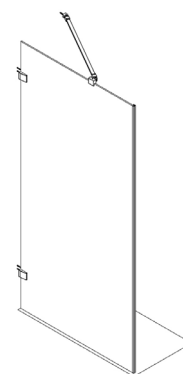

- we deliver the product as a **custom solution**, made exactly for your space
- it can be combined with **AC PIG** and **AC EPF** products
- available height up to 2200 mm and wide range of product combinations

Hardened
ESG glass

Frameless
design

Glass
protection

Barrier-free
solution

The product is **CUSTOM-MADE** specifically for your situation, so it is necessary to measure the space well and specify the order in terms of determining the product variants, their required dimensions within the possible range according to the table, determining the side (left and right variants) and any other requirements. The resulting price is calculated individually by the merchant.

AC FXG (custom-made fixed side wall)

type	product width (y)	height (h)	colour	glass	delivery method	Price
AC FXG AT1200	up to 1500 mm	up to 2000*	brilliant	transparent	Z	958 €
AC FXG AT2220	up to 1500 mm	up to 2200*	brilliant	transparent	Z	1 118 €
AC FXG AT1200	up to 1500 mm	up to 2000*	black	transparent	Z	958 €
AC FXG AT2220	up to 1500 mm	up to 2200*	black	transparent	Z	1 118 €
AC FXG AT1200	up to 1500 mm	up to 2000*	brushed gold	transparent	Z	1 038 €
AC FXG AT2220	up to 1500 mm	up to 2200*	brushed gold	transparent	Z	1 246 €

Optional surcharged cutouts, slopes, and other glass types. / h* - maximum glass height without anchoring elements

■ AC FXG / left

■ AC FXG / right