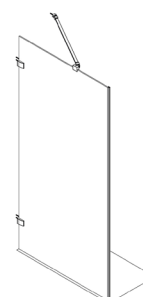

- we deliver the product as a **custom solution**, made exactly for your space
- it can be combined with **AC PIG** and **AC EPF** products
- available height up to 2200 mm and wide range of product combinations

Hardened
ESG glass

Frameless
design

Glass
protection

Barrier-free
solution

The product is **CUSTOM-MADE** specifically for your situation, so it is necessary to measure the space well and specify the order in terms of determining the product variants, their required dimensions within the possible range according to the table, determining the side (left and right variants) and any other requirements. The resulting price is calculated individually by the merchant.

AC FXG (custom-made fixed side wall)

type	product width (y)	height (h)	colour	glass	delivery method	Price
AC FXG AT1200	up to 1500 mm	up to 2000*	brilliant	transparent	Z	958 €
AC FXG AT2220	up to 1500 mm	up to 2200*	brilliant	transparent	Z	1 118 €
AC FXG AT1200	up to 1500 mm	up to 2000*	black	transparent	Z	958 €
AC FXG AT2220	up to 1500 mm	up to 2200*	black	transparent	Z	1 118 €
AC FXG AT1200	up to 1500 mm	up to 2000*	brushed gold	transparent	Z	1 038 €
AC FXG AT2220	up to 1500 mm	up to 2200*	brushed gold	transparent	Z	1 246 €

Optional surcharged cutouts, slopes, and other glass types. / h* - maximum glass height without anchoring elements

■ AC FXG / left

■ AC FXG / right