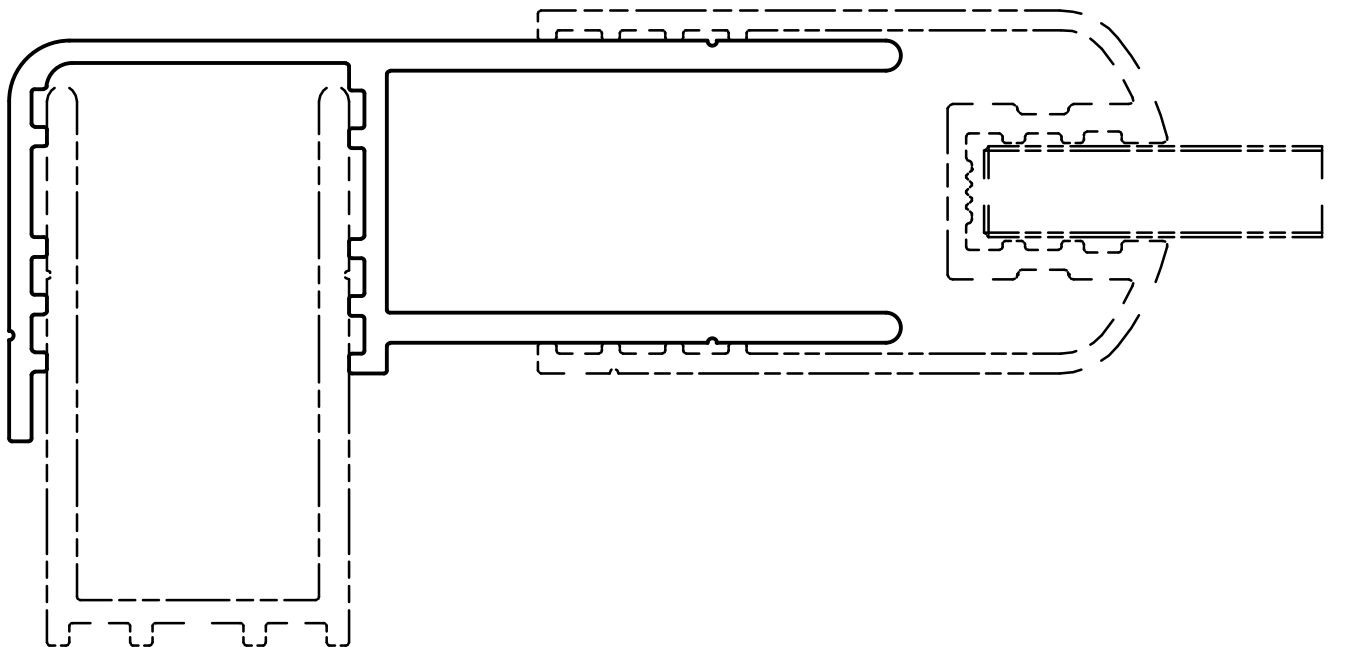

DE

Montageanleitung

FR

Notice de montage

GB

Installation instructions

CI PRO

| CI PRO | | |
|--------|---|-----|
| POS. | PREVIEW | PCS |
| 1. |  | 1 |
| 2. |  | 3 |
| 3. |  | 3 |

part of shower enclosure
(according to the assembled type)

1.