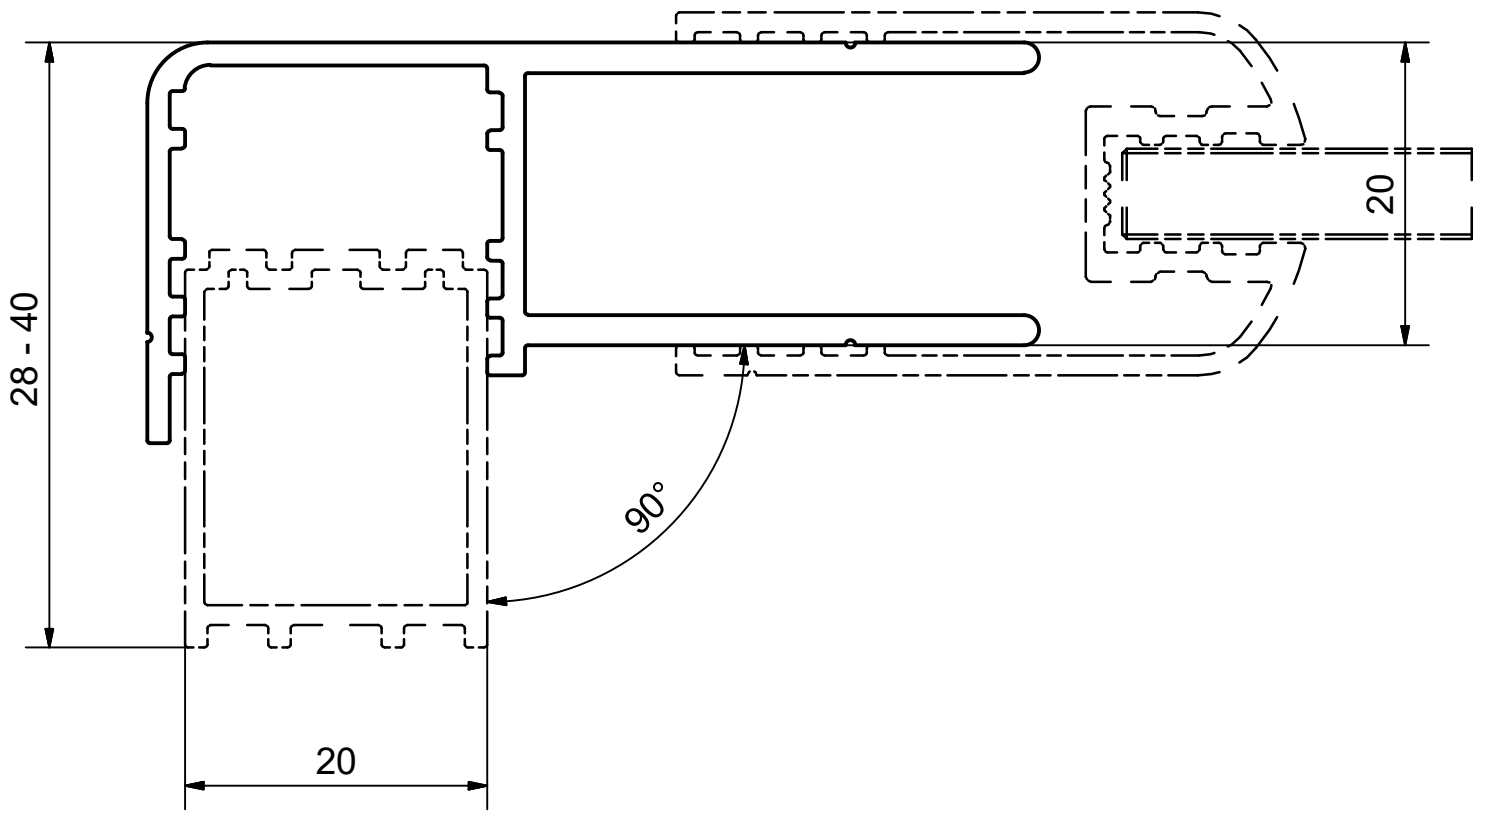

DE

Montageanleitung

FR

Notice de montage

GB

Installation instructions

CI PRO

| CI PRO | | |
|--------|---|-----|
| POS. | PREVIEW | PCS |
| 1. |  | 1 |
| 2. |  | 3 |
| 3. |  | 3 |

part of shower enclosure
(according to the assembled type)

1.