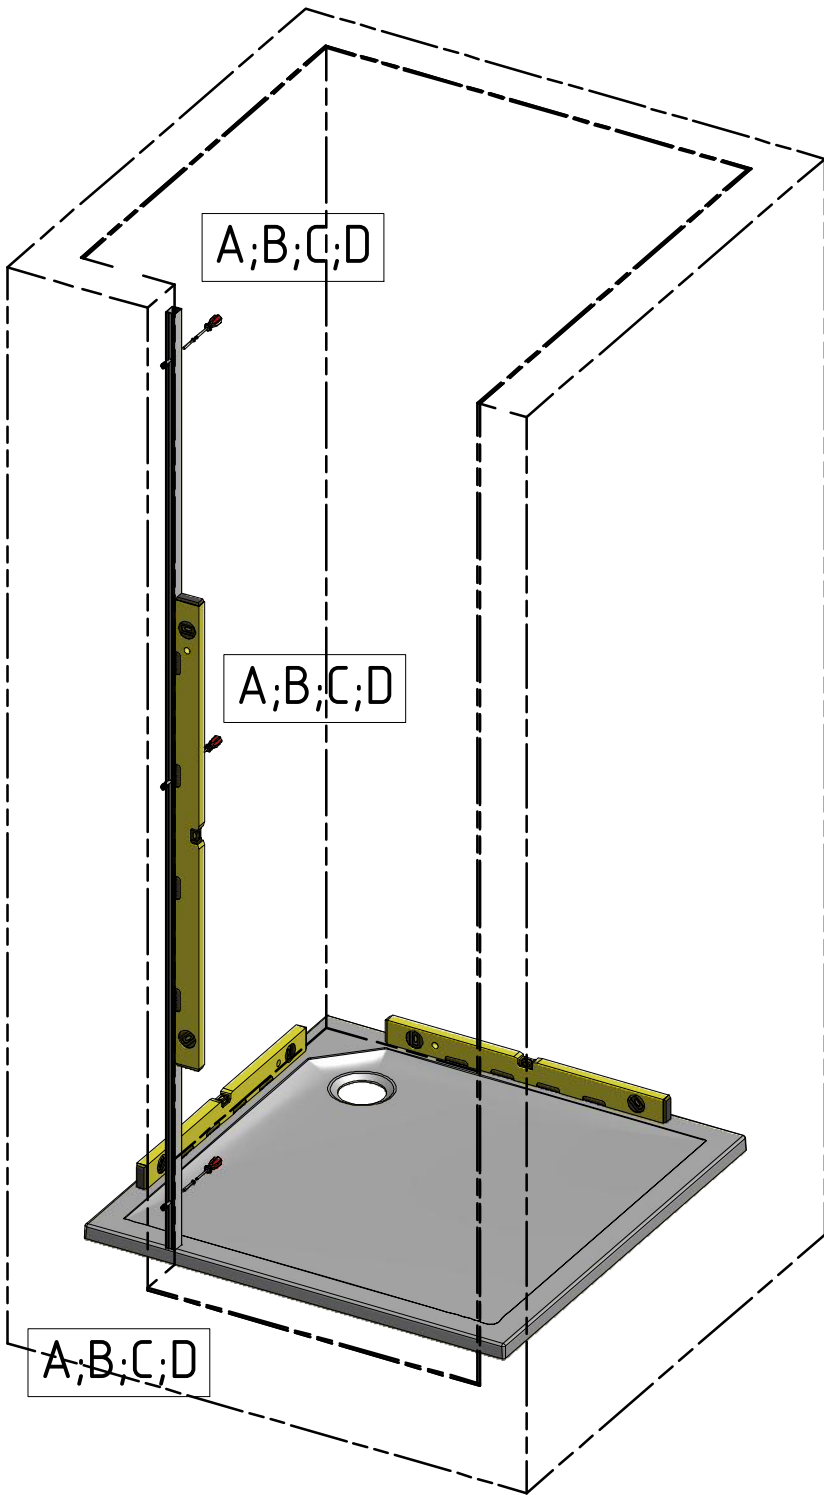

DE

Montageanleitung

FR

Notice de montage

GB

Installation instructions

CI PRO

| CI PRO | | |
|--------|---|-----|
| POS. | PREVIEW | PCS |
| 1. |  | 1 |
| 2. |  | 3 |
| 3. |  | 3 |

part of shower enclosure
(according to the assembled type)

1.