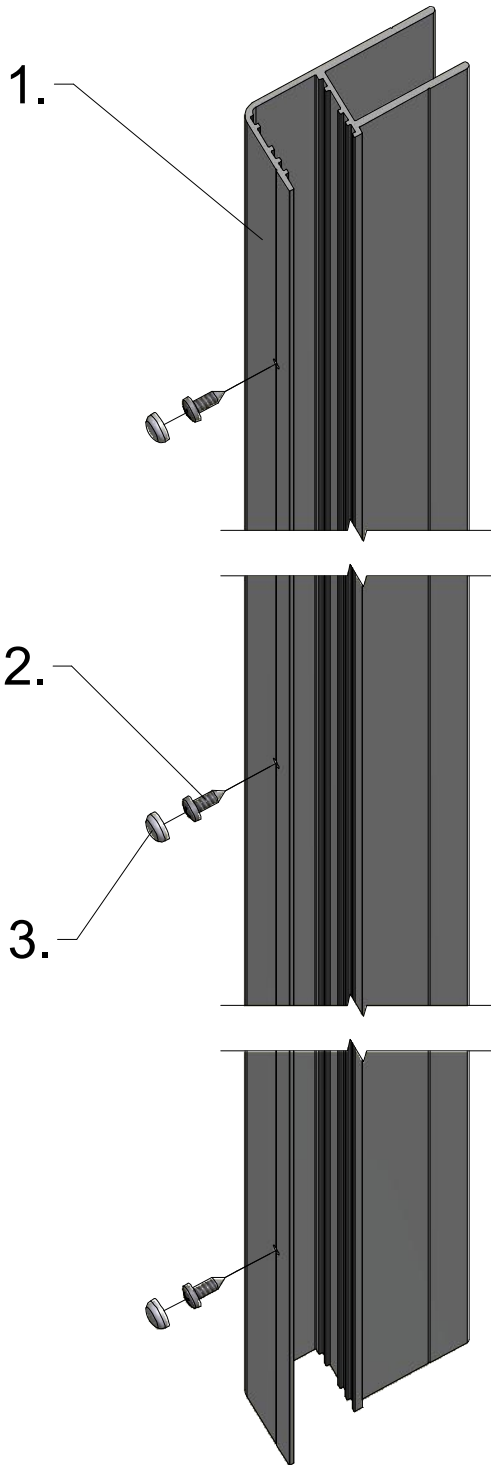

DE

Montageanleitung

FR

Notice de montage

GB

Installation instructions

CI PRO

| CI PRO | | |
|--------|---|-----|
| POS. | PREVIEW | PCS |
| 1. |  | 1 |
| 2. |  | 3 |
| 3. |  | 3 |

part of shower enclosure
(according to the assembled type)

1.