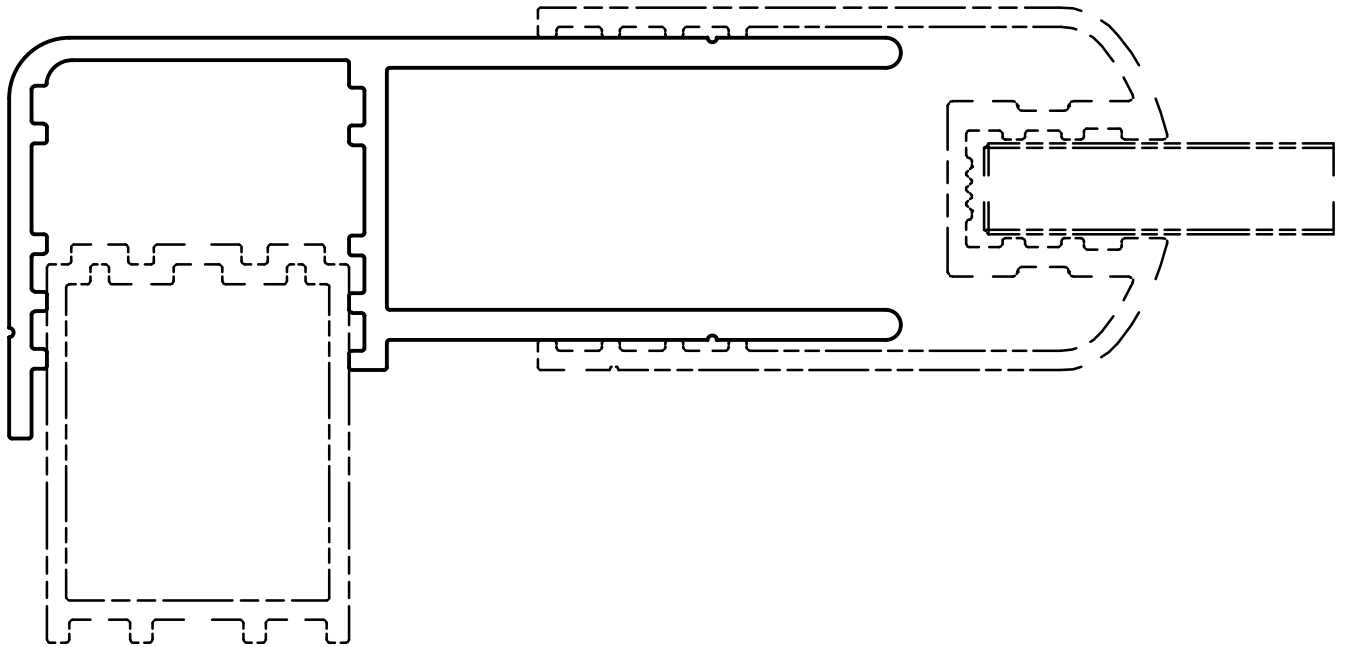

DE

Montageanleitung

FR

Notice de montage

GB

Installation instructions

CI PRO

| CI PRO | | |
|--------|---|-----|
| POS. | PREVIEW | PCS |
| 1. |  | 1 |
| 2. |  | 3 |
| 3. |  | 3 |

part of shower enclosure
(according to the assembled type)

1.