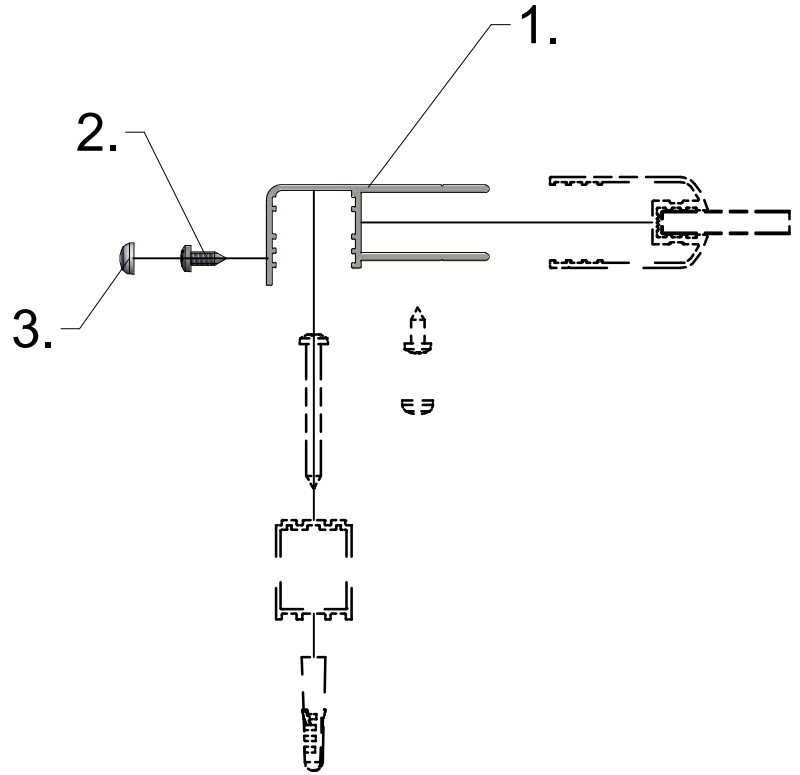

DE

Montageanleitung

FR

Notice de montage

GB

Installation instructions

CI PRO

| CI PRO | | |
|--------|---|-----|
| POS. | PREVIEW | PCS |
| 1. |  | 1 |
| 2. |  | 3 |
| 3. |  | 3 |

part of shower enclosure
(according to the assembled type)

1.