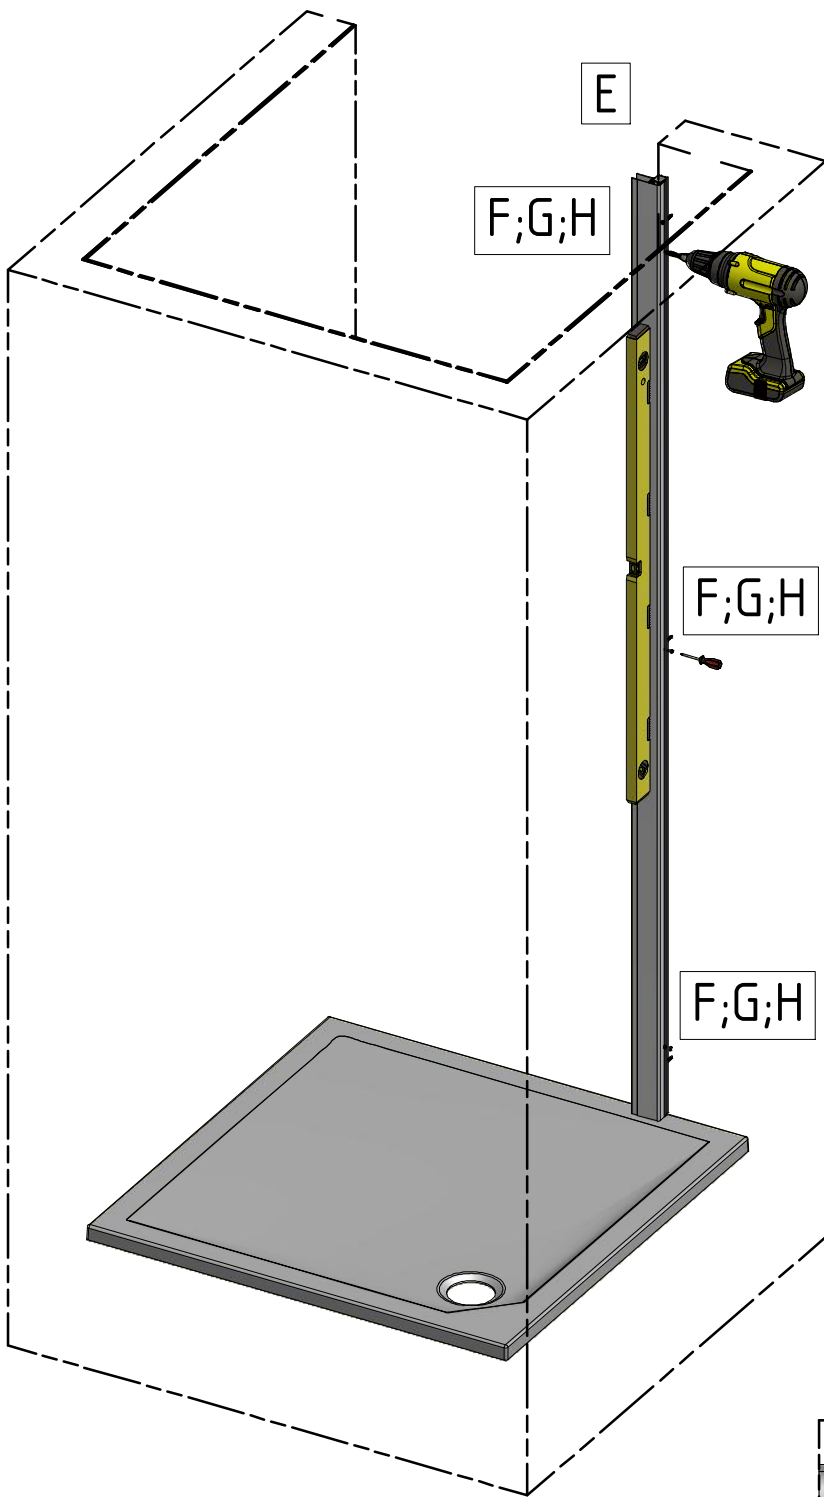

DE

Montageanleitung

FR

Notice de montage

GB

Installation instructions

CI PRO

| CI PRO | | |
|--------|---|-----|
| POS. | PREVIEW | PCS |
| 1. |  | 1 |
| 2. |  | 3 |
| 3. |  | 3 |

part of shower enclosure
(according to the assembled type)

1.