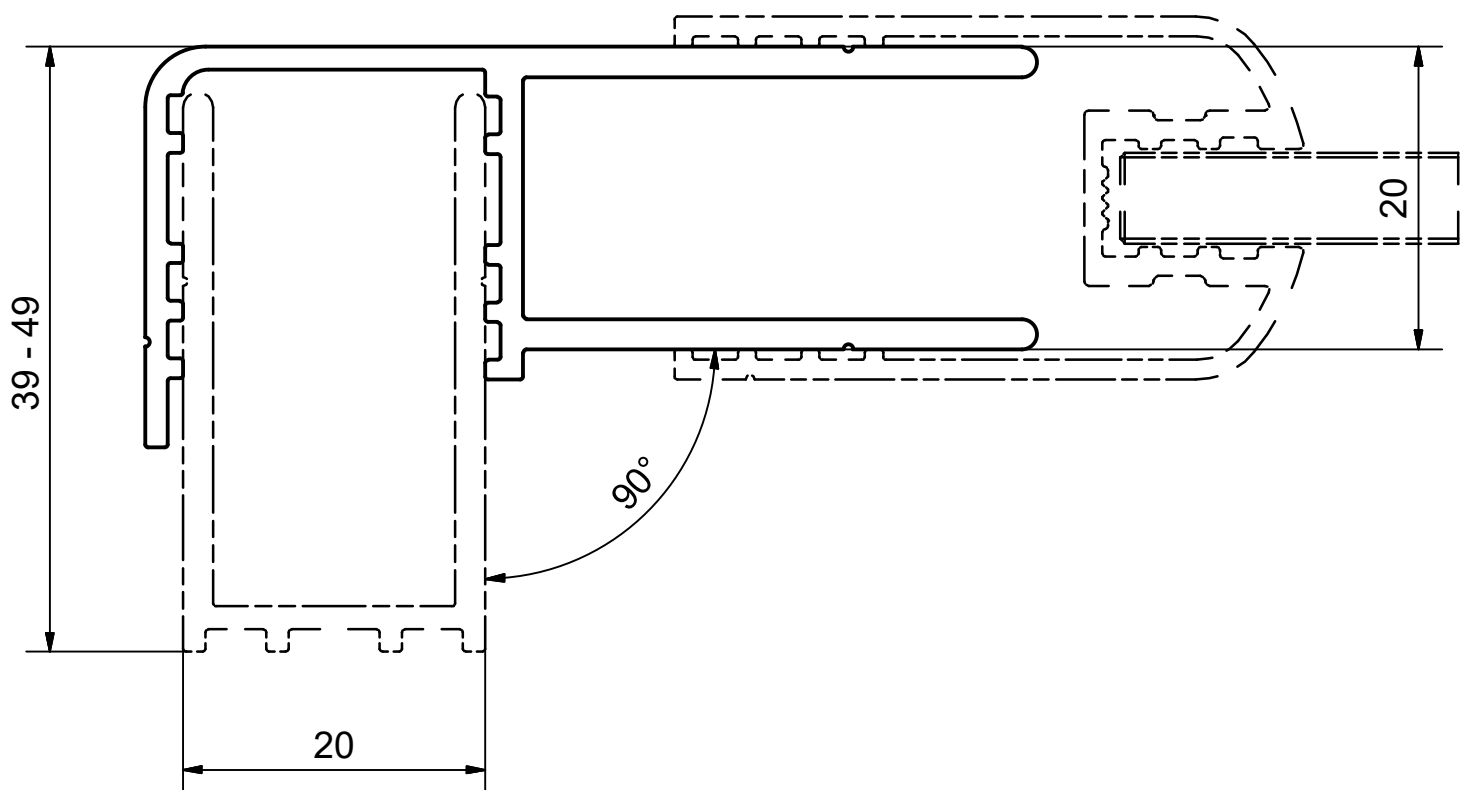

DE

Montageanleitung

FR

Notice de montage

GB

Installation instructions

CI PRO

| CI PRO | | |
|--------|---|-----|
| POS. | PREVIEW | PCS |
| 1. |  | 1 |
| 2. |  | 3 |
| 3. |  | 3 |

part of shower enclosure
(according to the assembled type)

1.