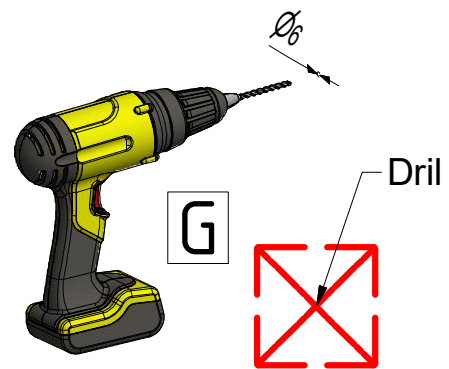

2. P334

Wall clamp colour	SPARE PART
chrome	MB3215
black	MB3216
gold	MB3217

3. P335

Wall bar colour	SPARE PART
chrome	MB3218
black	MB3219
gold	MB3220

A (2x)

Variant 1
Seal only
with silicone

Variant 2
Seal with silicone
and self-taping sealing