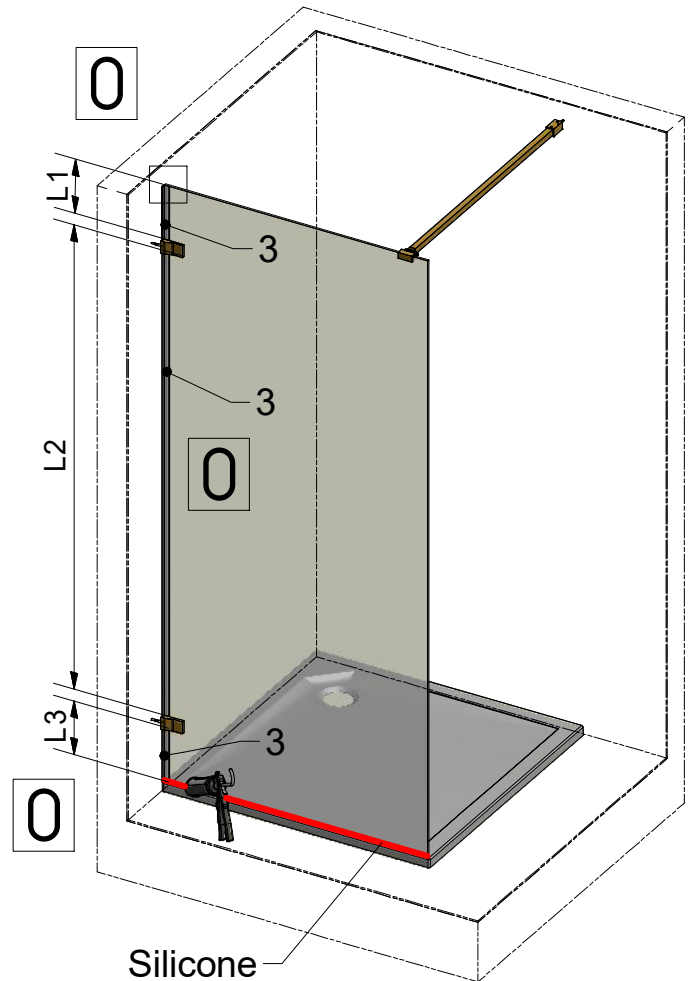

Variant 1
Seal only
with silicone

Variant 2
Seal with silicone
and self-taping sealing

0 (3x)

(necessary for a glass-wall
gap greater than 2 mm)