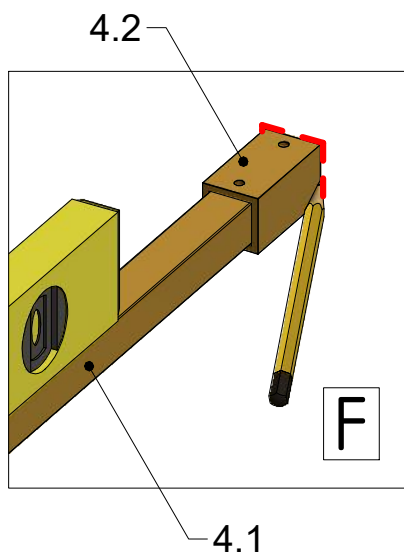

MELINA TWF

Wall clamp

Wall bar

MI TWF

POS	PREVIEW	PCS	SPARE PART
1		1	V322
2		2	P334
3		1	MB3246
4		1	P335

1. V322

SIZE	GLASS	SPARE PART
800	clear glass	ND03-0981-02
900	clear glass	ND03-0982-02
1000	clear glass	ND03-0983-02
1100	clear glass	ND03-0984-02
1200	clear glass	ND03-0985-02
1300	clear glass	ND03-0986-02
1400	clear glass	ND03-0987-02
1500	clear glass	ND03-0988-02
1600	clear glass	ND03-0989-02

2. P334

Wall clamp colour	SPARE PART
chrome	MB3215
black	MB3216
gold	MB3217

3. P335

Wall bar colour	SPARE PART
chrome	MB3218
black	MB3219
gold	MB3220

A (2x)

Variant 1
Seal only
with silicone

Variant 2
Seal with silicone
and self-taping sealing