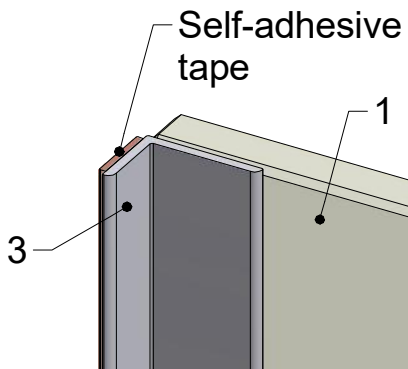

2. P334

Wall clamp colour	SPARE PART
chrome	MB3215
black	MB3216
gold	MB3217

3. P335

Wall bar colour	SPARE PART
chrome	MB3218
black	MB3219
gold	MB3220

A (2x)

Variant 1
Seal only
with silicone

Variant 2
Seal with silicone
and self-taping sealing