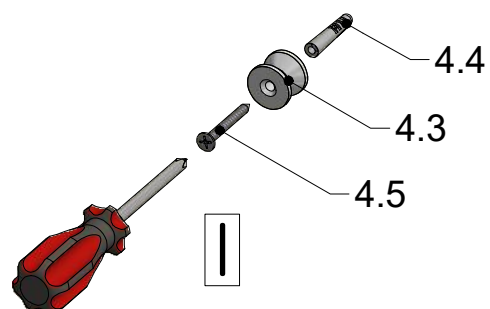

2. P334

Wall clamp colour	SPARE PART
chrome	MB3215
black	MB3216
gold	MB3217

3. P335

Wall bar colour	SPARE PART
chrome	MB3218
black	MB3219
gold	MB3220

A (2x)

Variant 1
Seal only
with silicone

Variant 2
Seal with silicone
and self-taping sealing