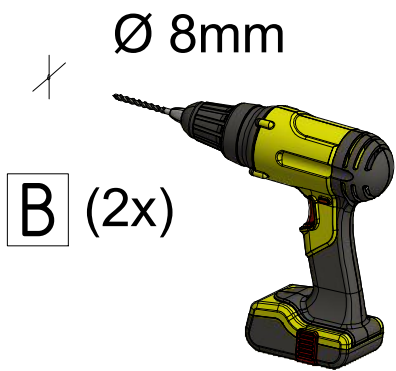

2. P334

Wall clamp colour	SPARE PART
chrome	MB3215
black	MB3216
gold	MB3217

3. P335

Wall bar colour	SPARE PART
chrome	MB3218
black	MB3219
gold	MB3220

A (2x)

Variant 1
Seal only
with silicone

Variant 2
Seal with silicone
and self-taping sealing