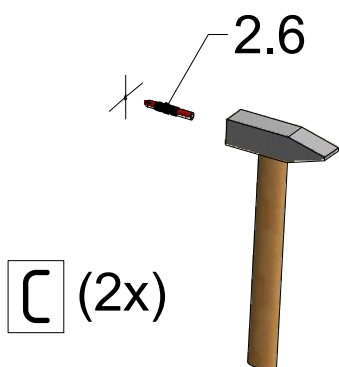

2. P334

Wall clamp colour	SPARE PART
chrome	MB3215
black	MB3216
gold	MB3217

3. P335

Wall bar colour	SPARE PART
chrome	MB3218
black	MB3219
gold	MB3220

A (2x)

Variant 1
Seal only
with silicone

Variant 2
Seal with silicone
and self-taping sealing