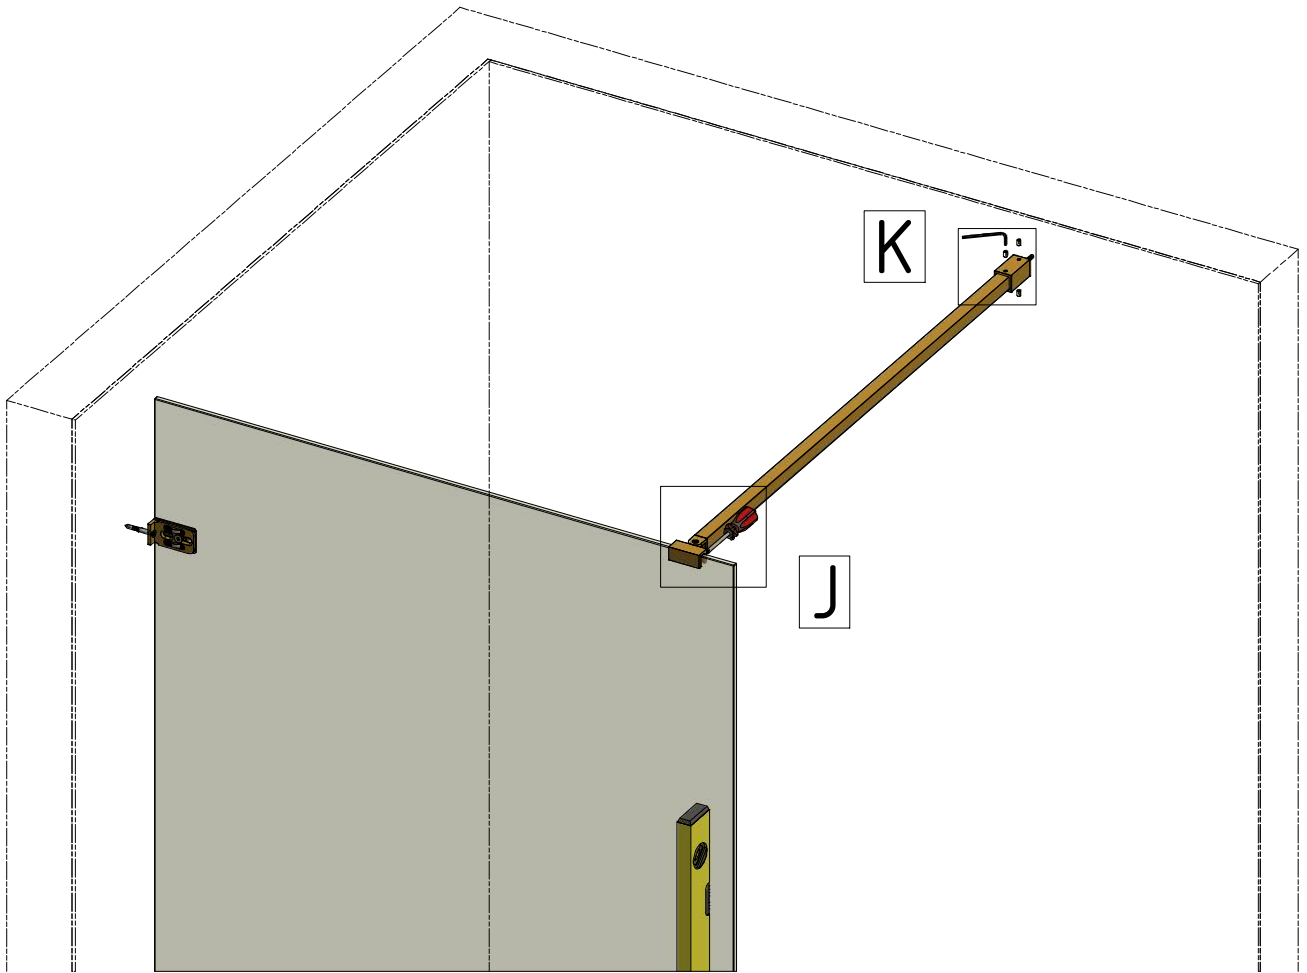

2. P334

Wall clamp colour	SPARE PART
chrome	MB3215
black	MB3216
gold	MB3217

3. P335

Wall bar colour	SPARE PART
chrome	MB3218
black	MB3219
gold	MB3220

A (2x)

Variant 1
Seal only
with silicone

Variant 2
Seal with silicone
and self-taping sealing